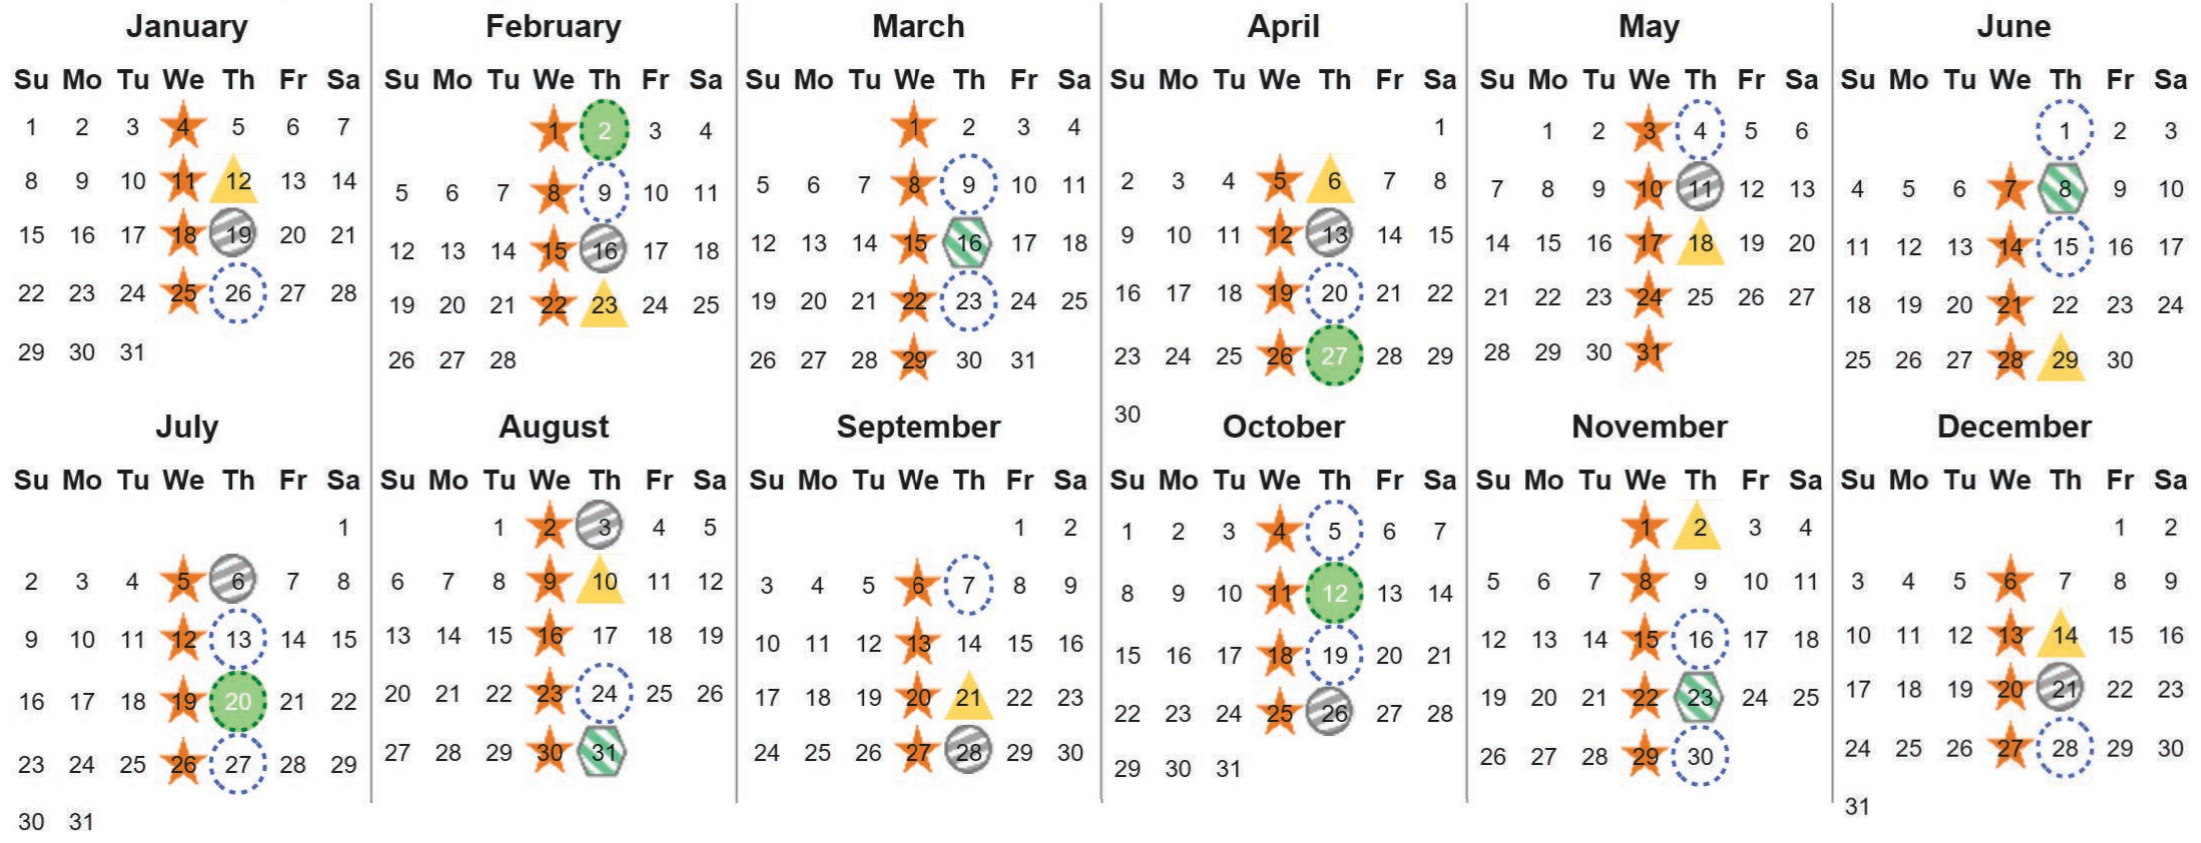

Your waste and recycling collection dates for 2023.

 Non-recyclable Bin Only for items that cannot be recycled	 Recycling Bin Paper, card & cardboard • Plastic bottles, pots, tubs & trays • Tins, cans & empty aerosols • Cartons	 Glass Bin Glass bottles & jars	 Food Caddy All cooked & uncooked food waste
---	---	--	---

Please place your bins out for collection by **6.00am** on your collection day.

 	 	 	 	 	 
---	---	---	--	---	---

 **Festive Collections**
Check local press or website for details

Calendar Reference: LOM18