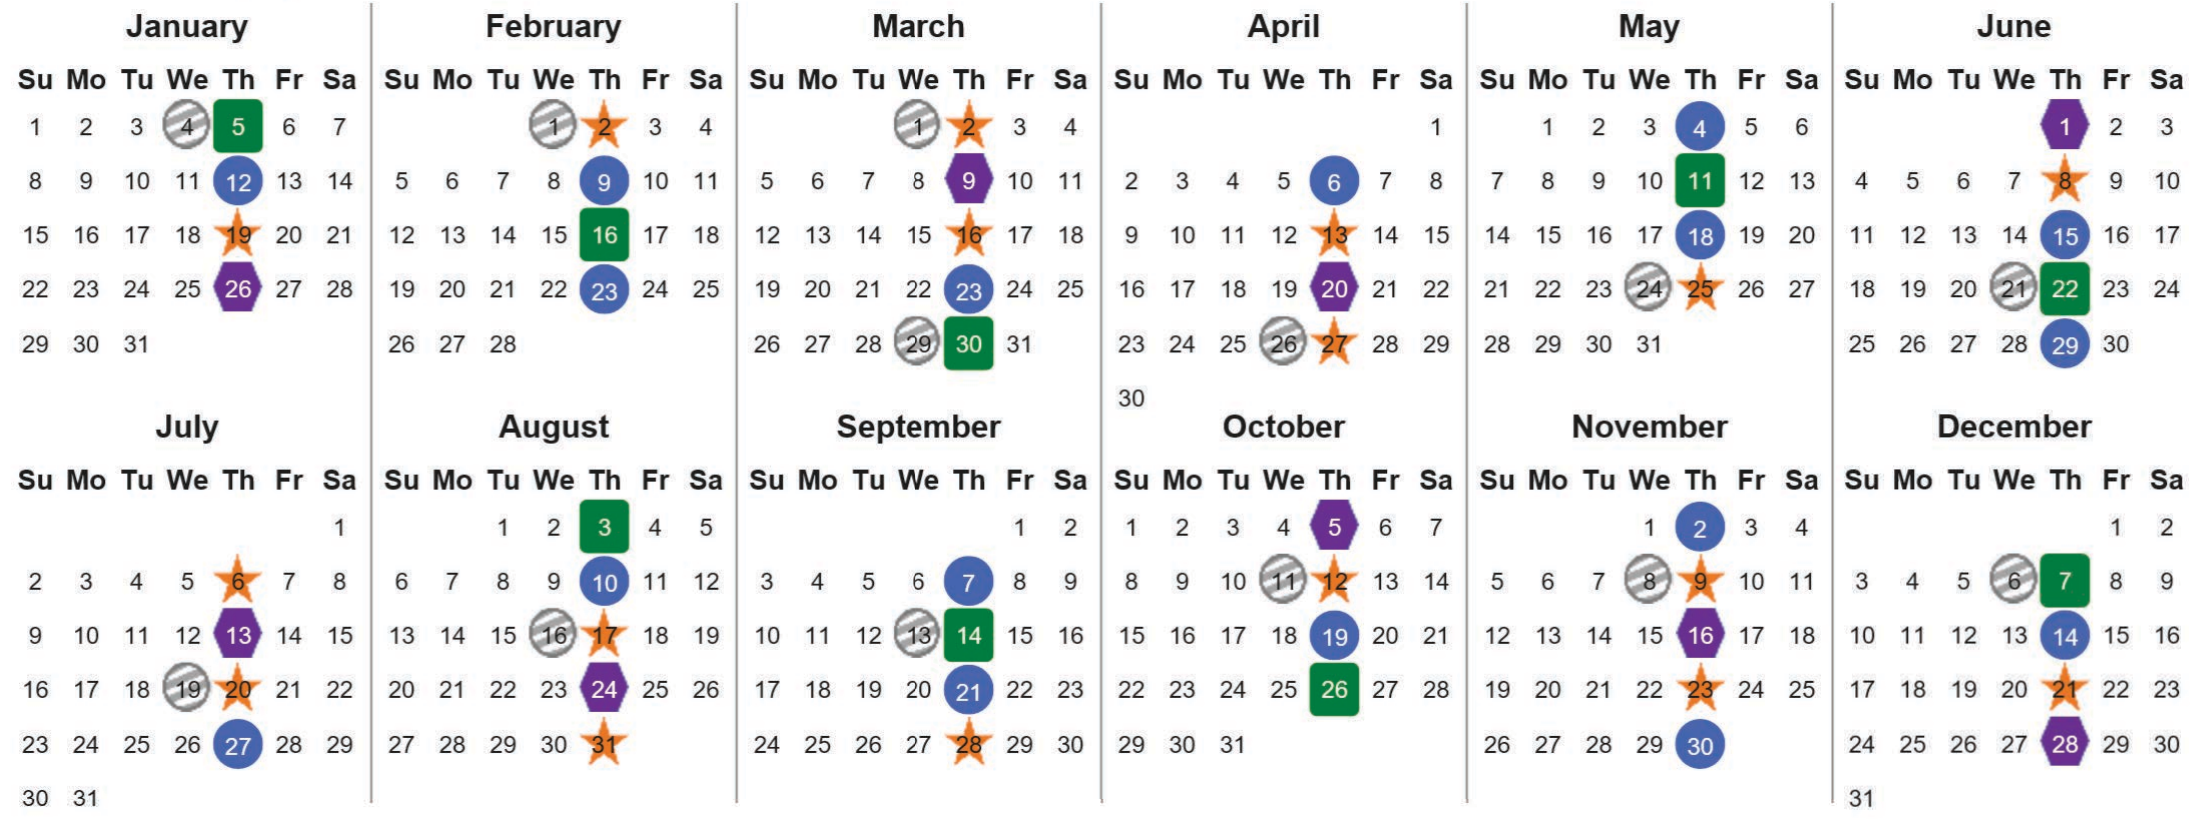

Your waste and recycling collection dates for 2023.

 Non-recyclable Bin Only for items that cannot be recycled	 Recycling Bin Paper, card & cardboard • Plastic bottles, pots, tubs & trays • Tins, cans & empty aerosols • Cartons	 Glass Bin Glass bottles & jars	 Food Caddy All cooked & uncooked food waste
---	---	--	---

Please place your bins out for collection by **6.00am** on your collection day.

														 Festive Collections Check local press or website for details
---	---	---	---	---	---	---	---	---	---	---	---	---	---	--

Calendar Reference: LOM17