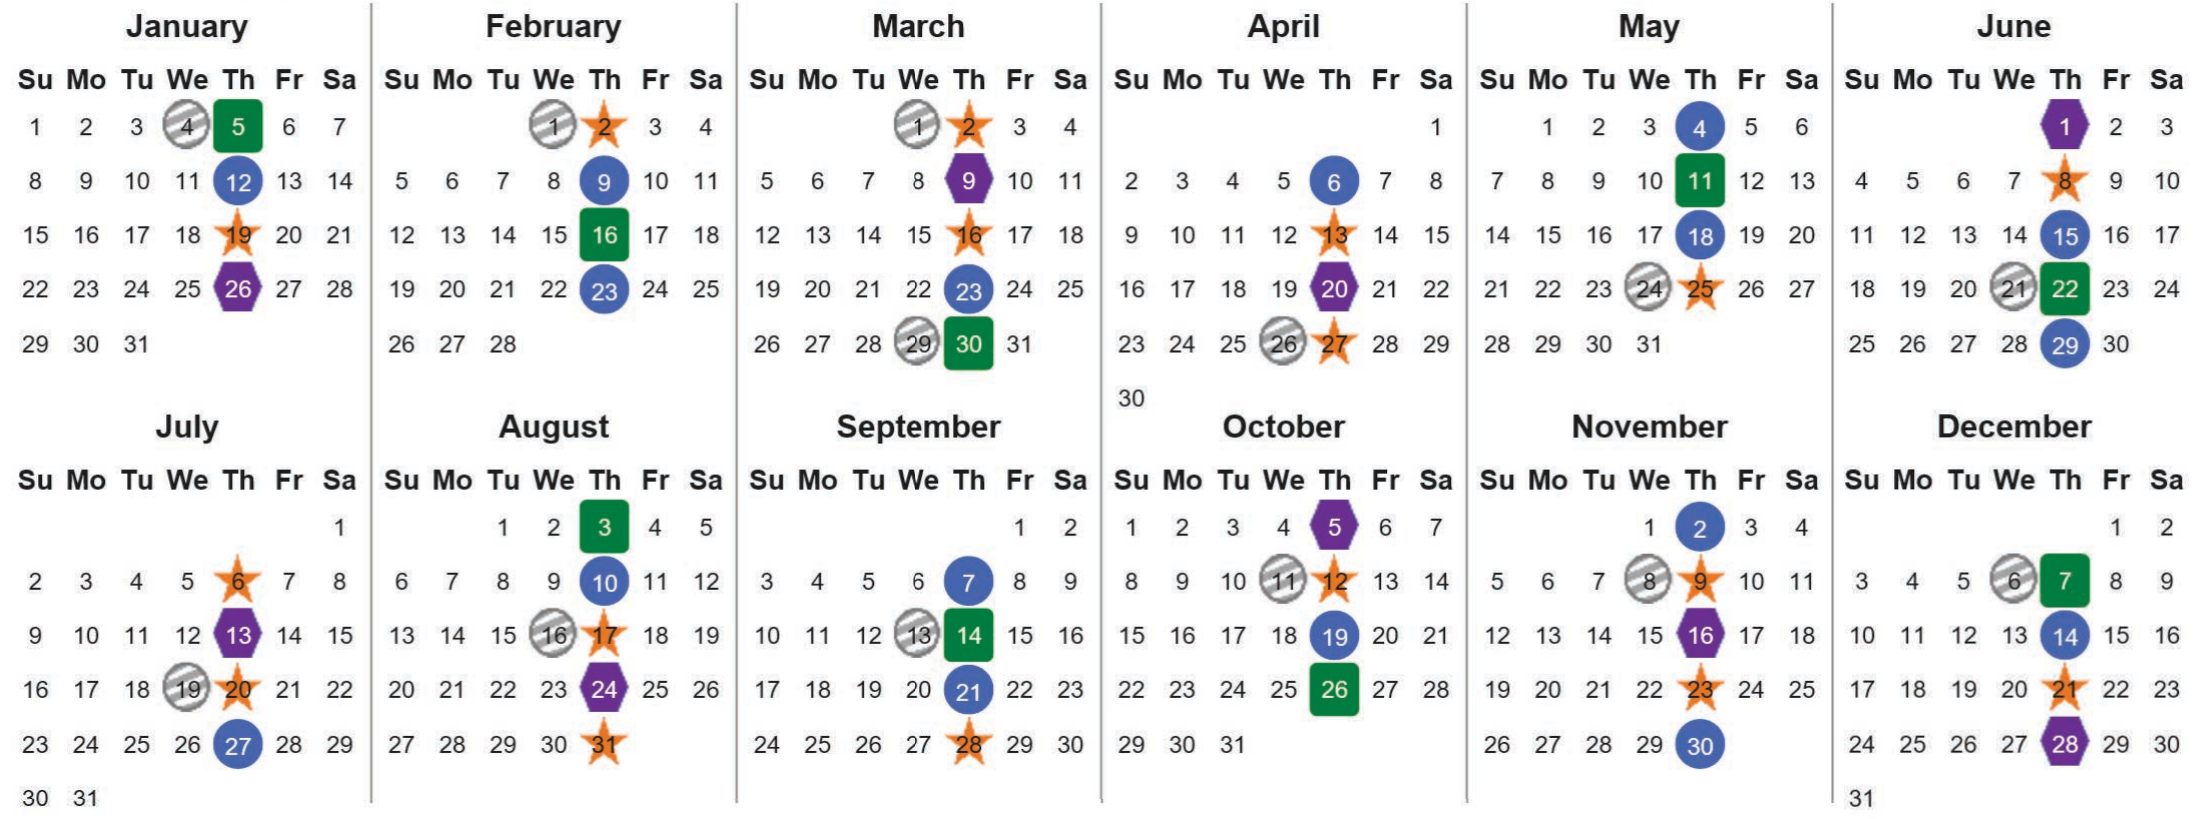

Your waste and recycling collection dates for **2023**.

 Non-recyclable Bin Only for items that cannot be recycled	 Recycling Bin Paper, card & cardboard • Plastic bottles, pots, tubs & trays • Tins, cans & empty aerosols • Cartons	 Glass Bin Glass bottles & jars	 Food Caddy All cooked & uncooked food waste
---	---	--	---

Please place your bins out for collection by **6.00am** on your collection day.

														 Festive Collections Check local press or website for details
---	---	---	---	---	---	---	---	---	--	---	---	---	---	--

Calendar Reference: LOM16