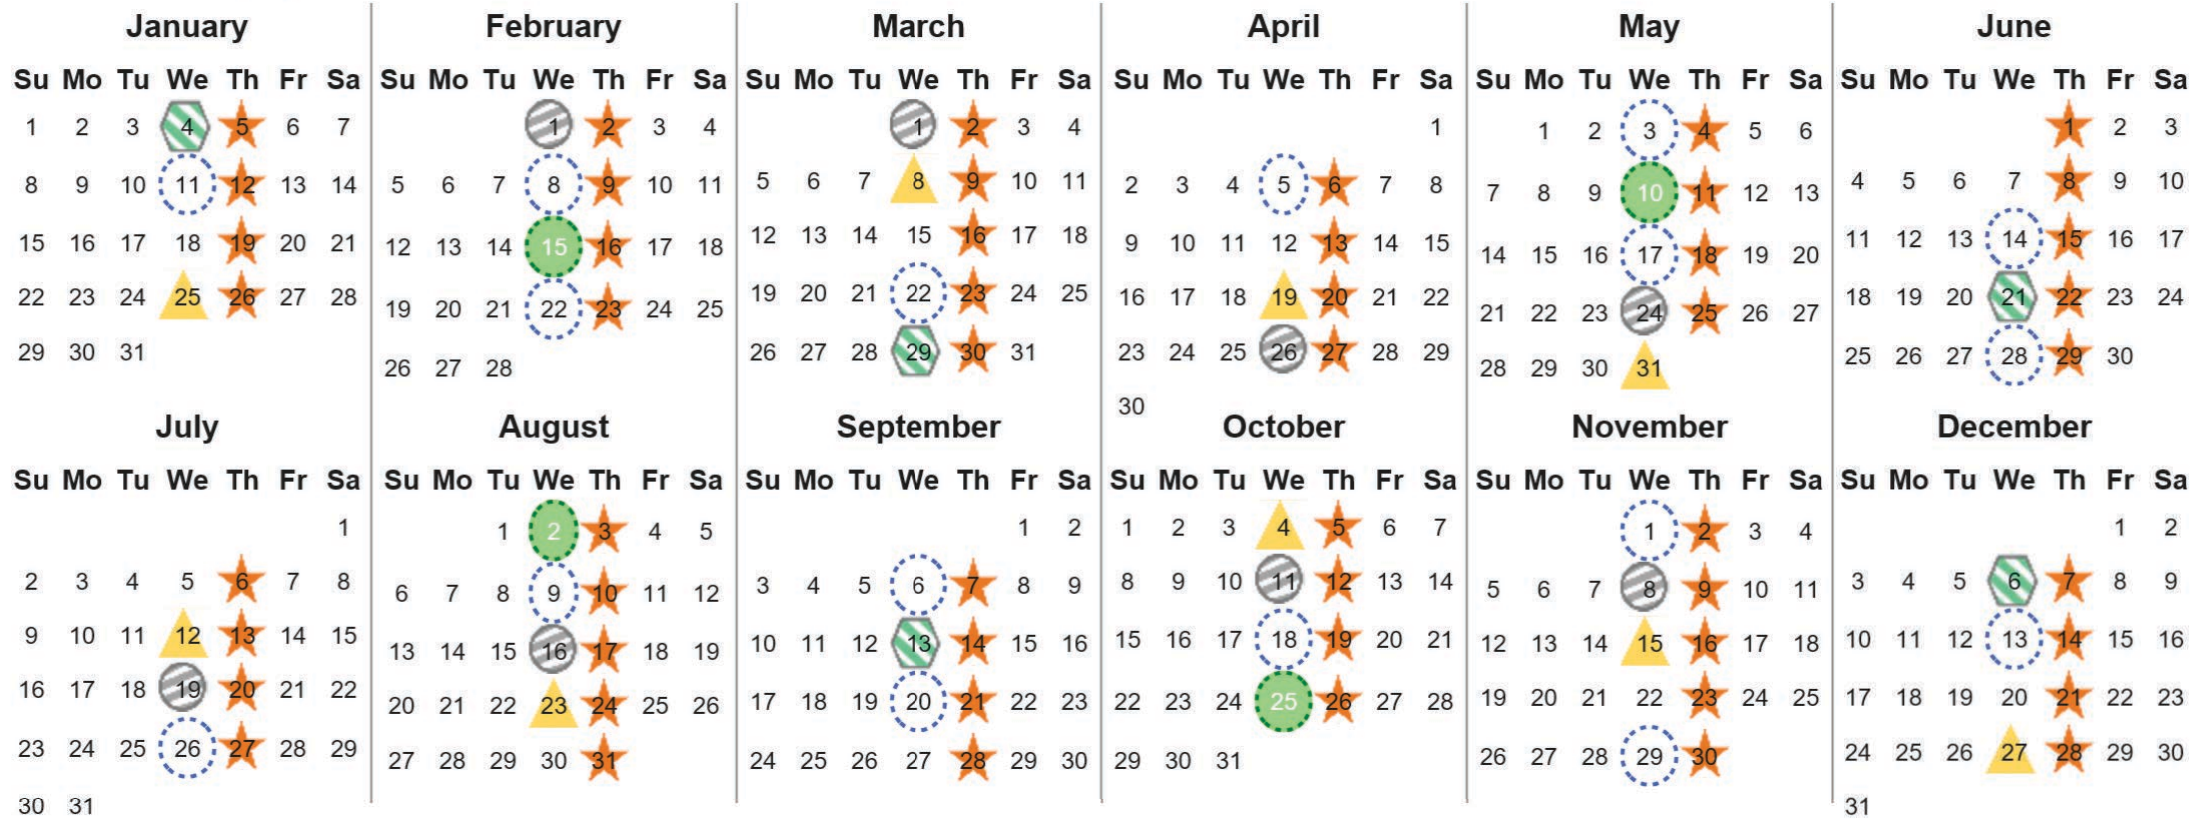

Your waste and recycling collection dates for **2023**.

 <b>Non-recyclable Bin</b> Only for items that cannot be recycled	 <b>Recycling Bin</b> Paper, card & cardboard • Plastic bottles, pots, tubs & trays • Tins, cans & empty aerosols • Cartons	 <b>Glass Bin</b> Glass bottles & jars	 <b>Food Caddy</b> All cooked & uncooked food waste
---	---	--	---

Please place your bins out for collection by **6.00am** on your collection day.

												
---	---	---	---	---	---	---	---	--	---	---	---	---

**Festive Collections**  
Check local press or website for details