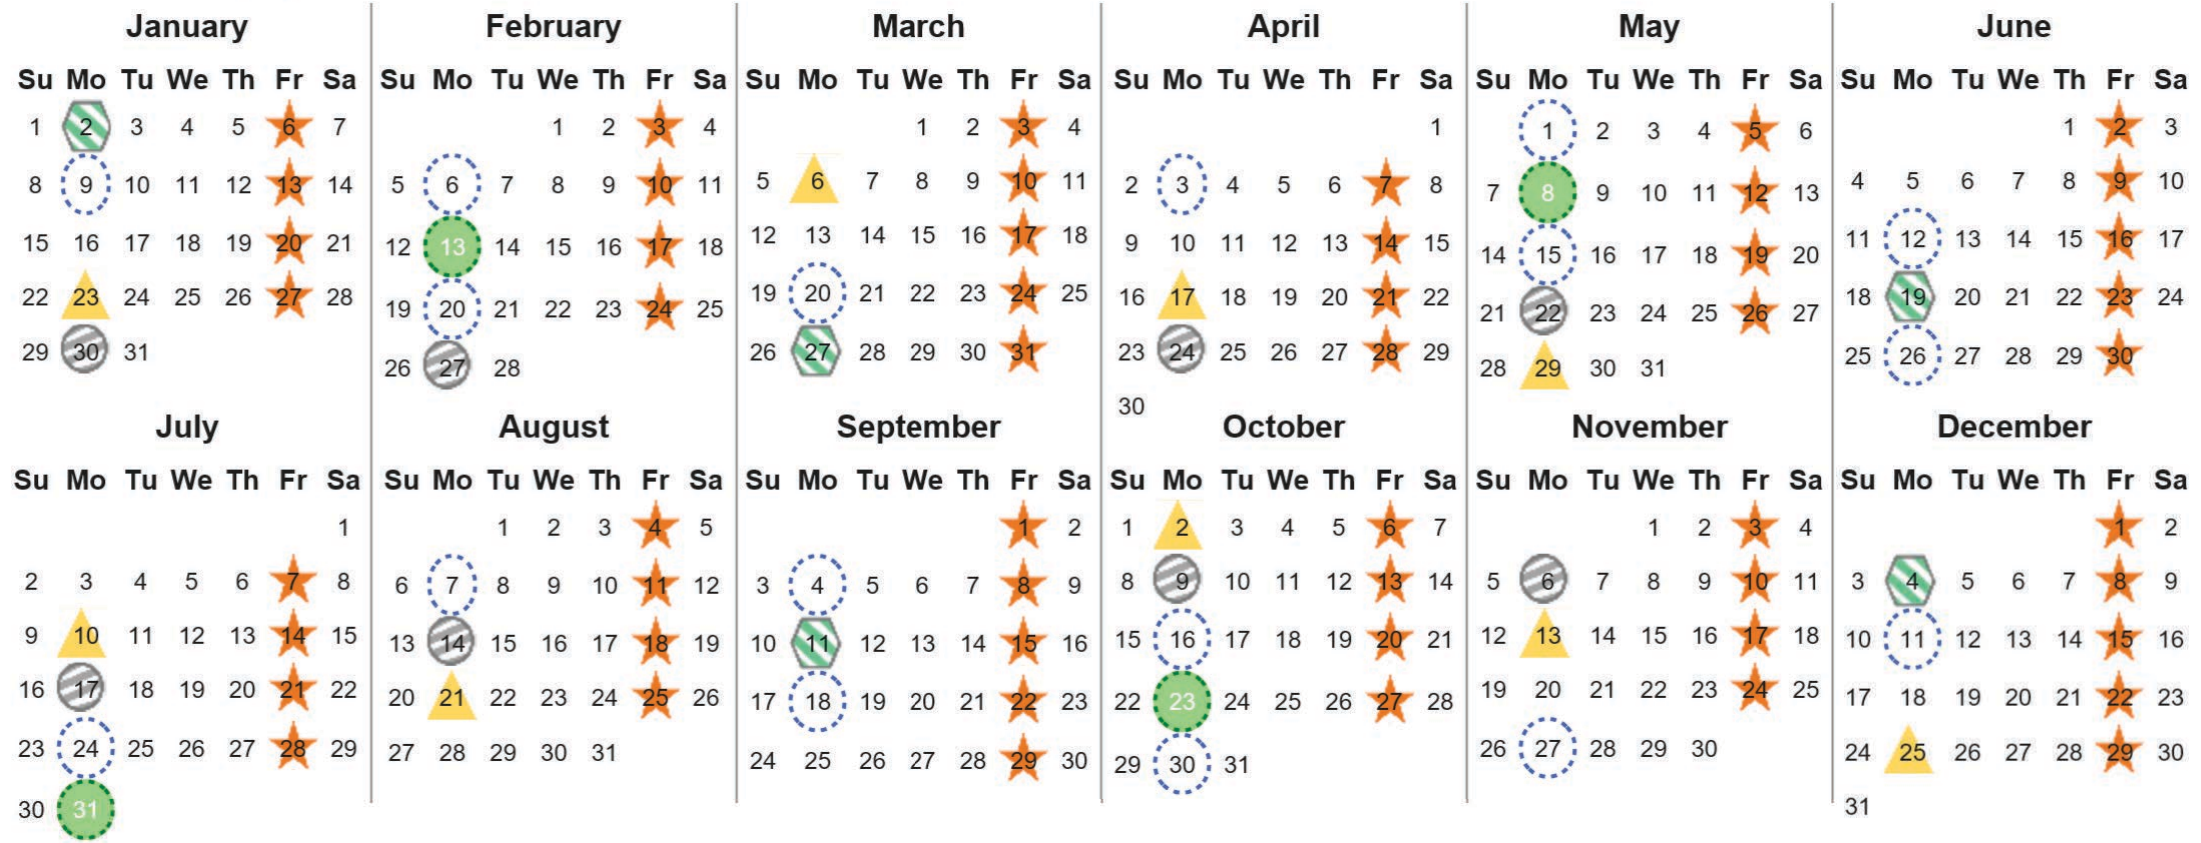

Your waste and recycling collection dates for 2023.

Non-recyclable Bin Only for items that cannot be recycled	Recycling Bin Paper, card & cardboard • Plastic bottles, pots, tubs & trays • Tins, cans & empty aerosols • Cartons	Glass Bin Glass bottles & jars	Food Caddy All cooked & uncooked food waste
---	---	--	---

Please place your bins out for collection by **6.00am** on your collection day.

--	--	--	--	--	--

Festive Collections
Check local press or website for details