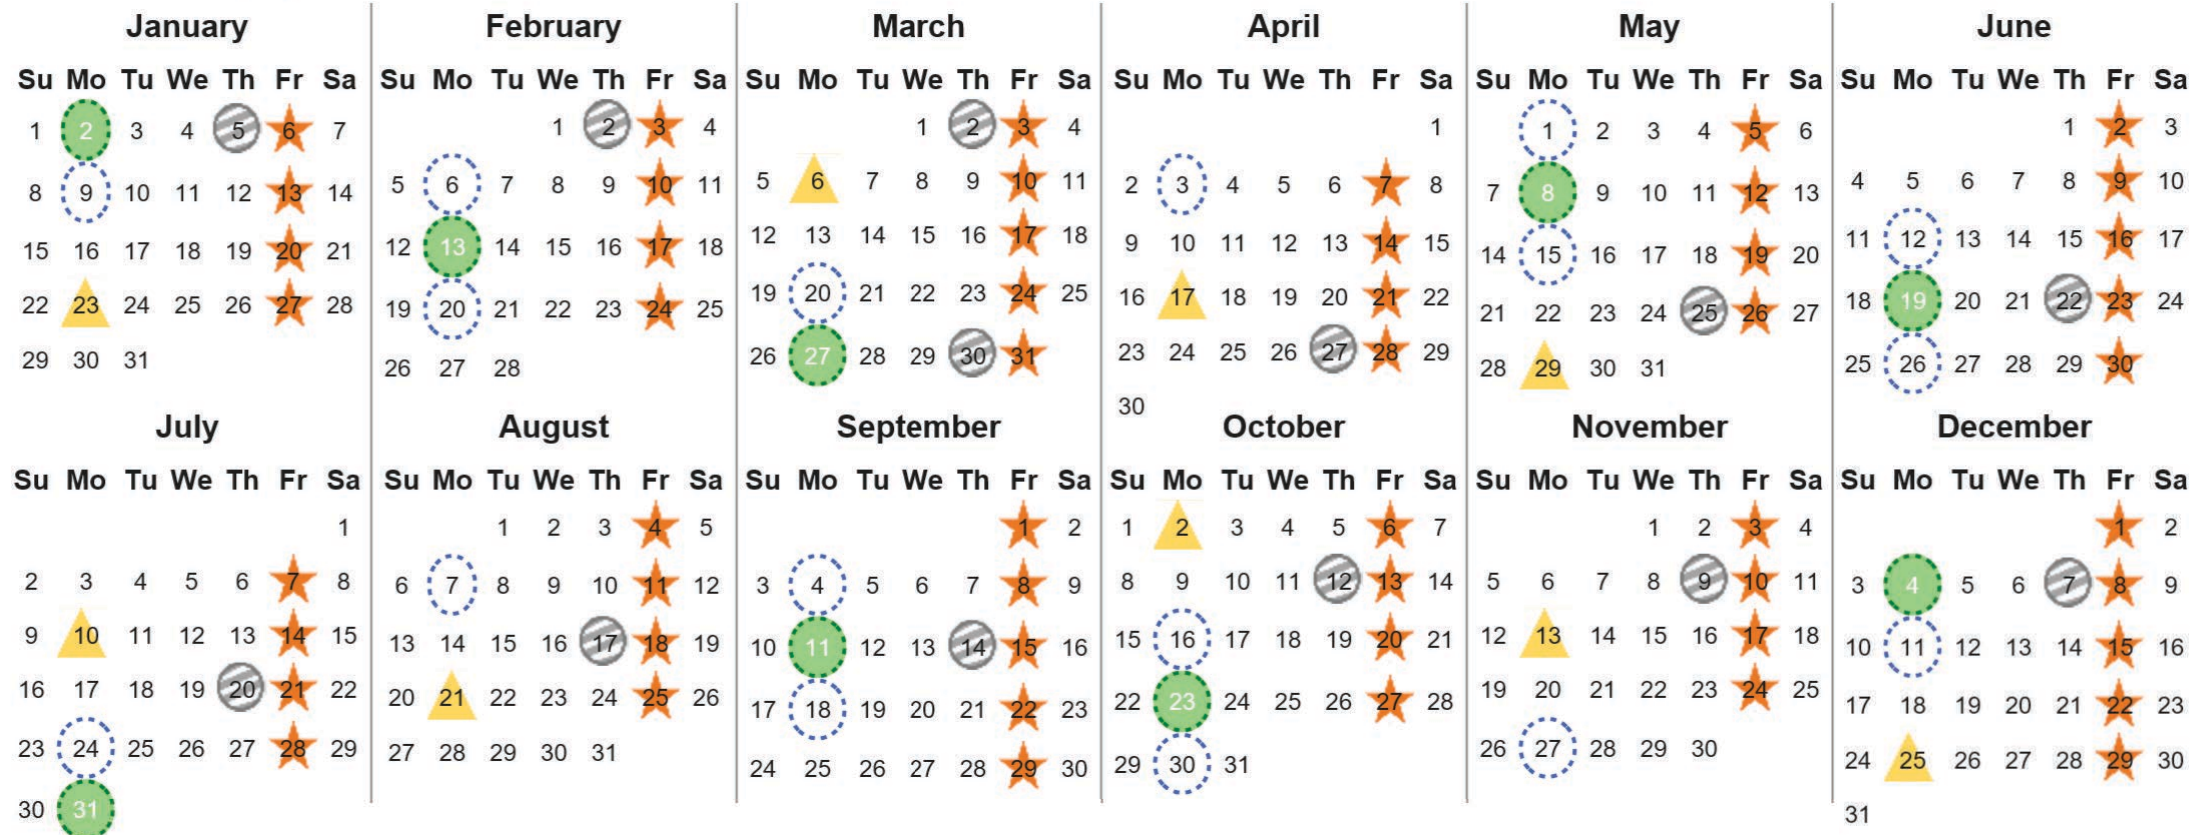

Your waste and recycling collection dates for 2023.

 <b>Non-recyclable Bin</b> Only for items that cannot be recycled	 <b>Recycling Bin</b> Paper, card & cardboard • Plastic bottles, pots, tubs & trays • Tins, cans & empty aerosols • Cartons	 <b>Glass Bin</b> Glass bottles & jars	 <b>Food Caddy</b> All cooked & uncooked food waste
---	---	--	---

Please place your bins out for collection by **6.00am** on your collection day.

  	 	 	 	 	 <b>Festive Collections</b> Check local press or website for details
---	---	---	--	---	--

Calendar Reference: LOM12