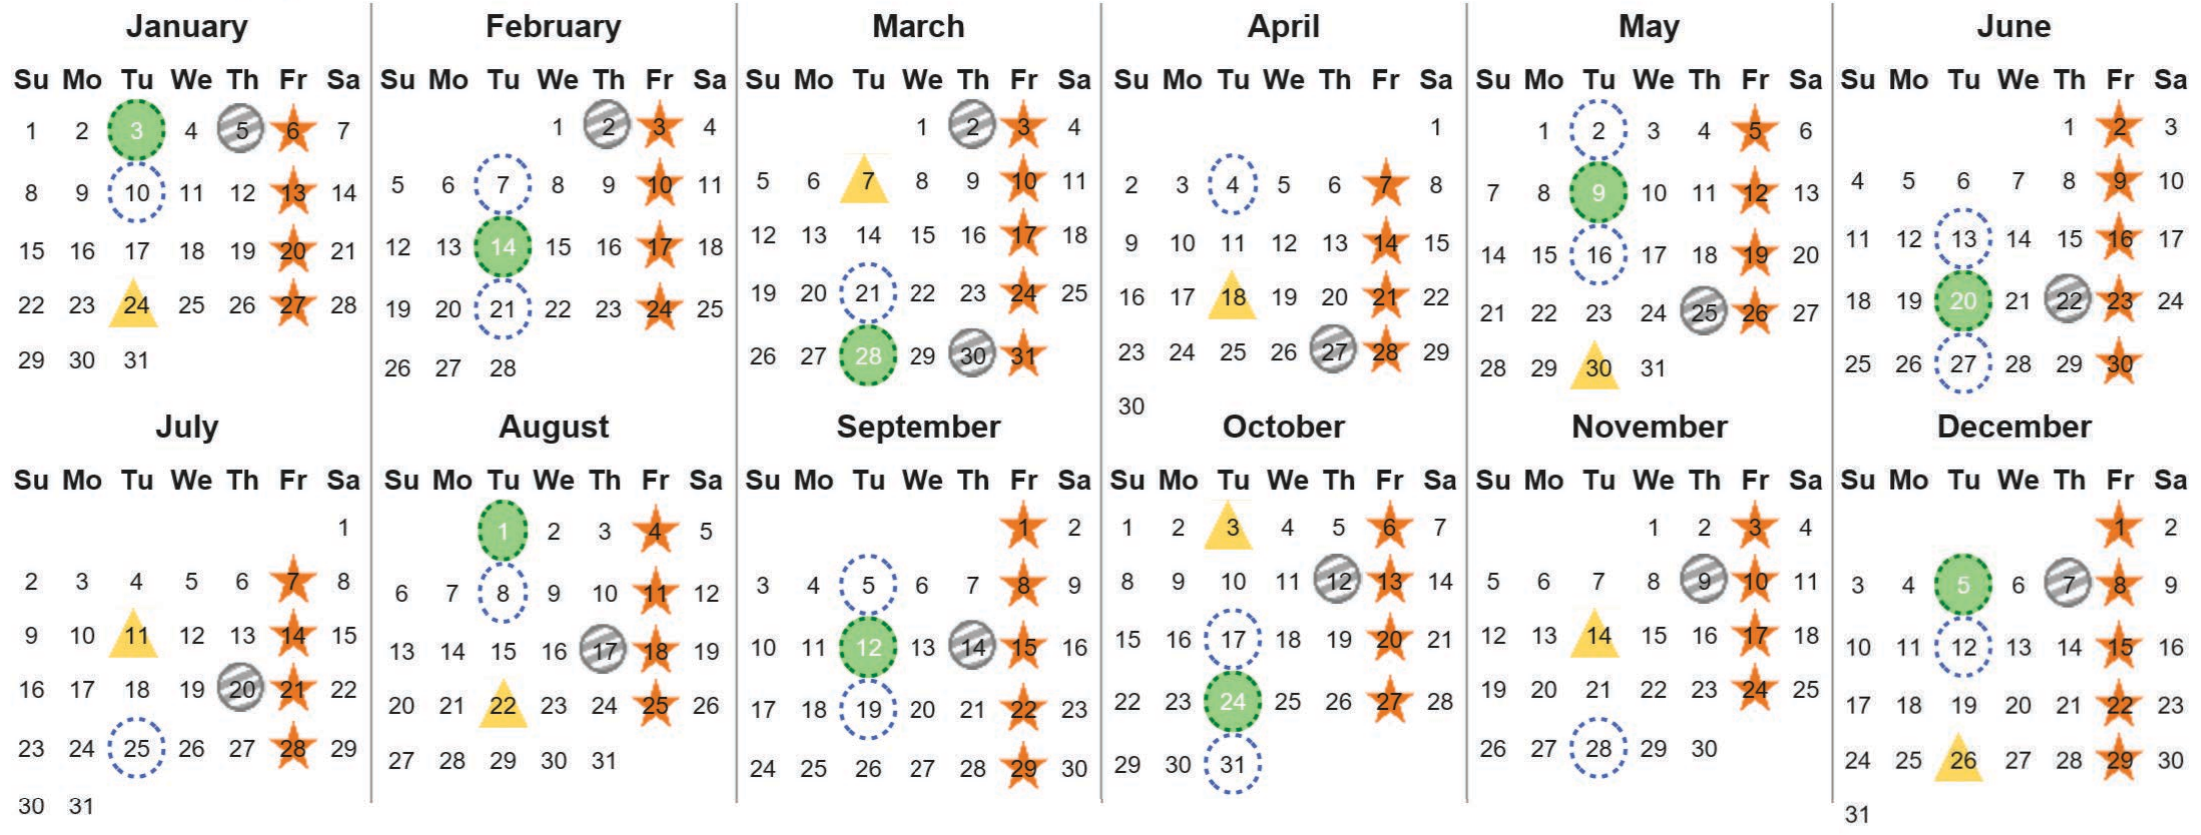

Your waste and recycling collection dates for 2023.

 Non-recyclable Bin Only for items that cannot be recycled	 Recycling Bin Paper, card & cardboard • Plastic bottles, pots, tubs & trays • Tins, cans & empty aerosols • Cartons	 Glass Bin Glass bottles & jars	 Food Caddy All cooked & uncooked food waste
---	---	--	---

Please place your bins out for collection by **6.00am** on your collection day.

  	  	 	 	 Festeive Collections Check local press or website for details
---	---	--	---	---

Calendar Reference: LOM11