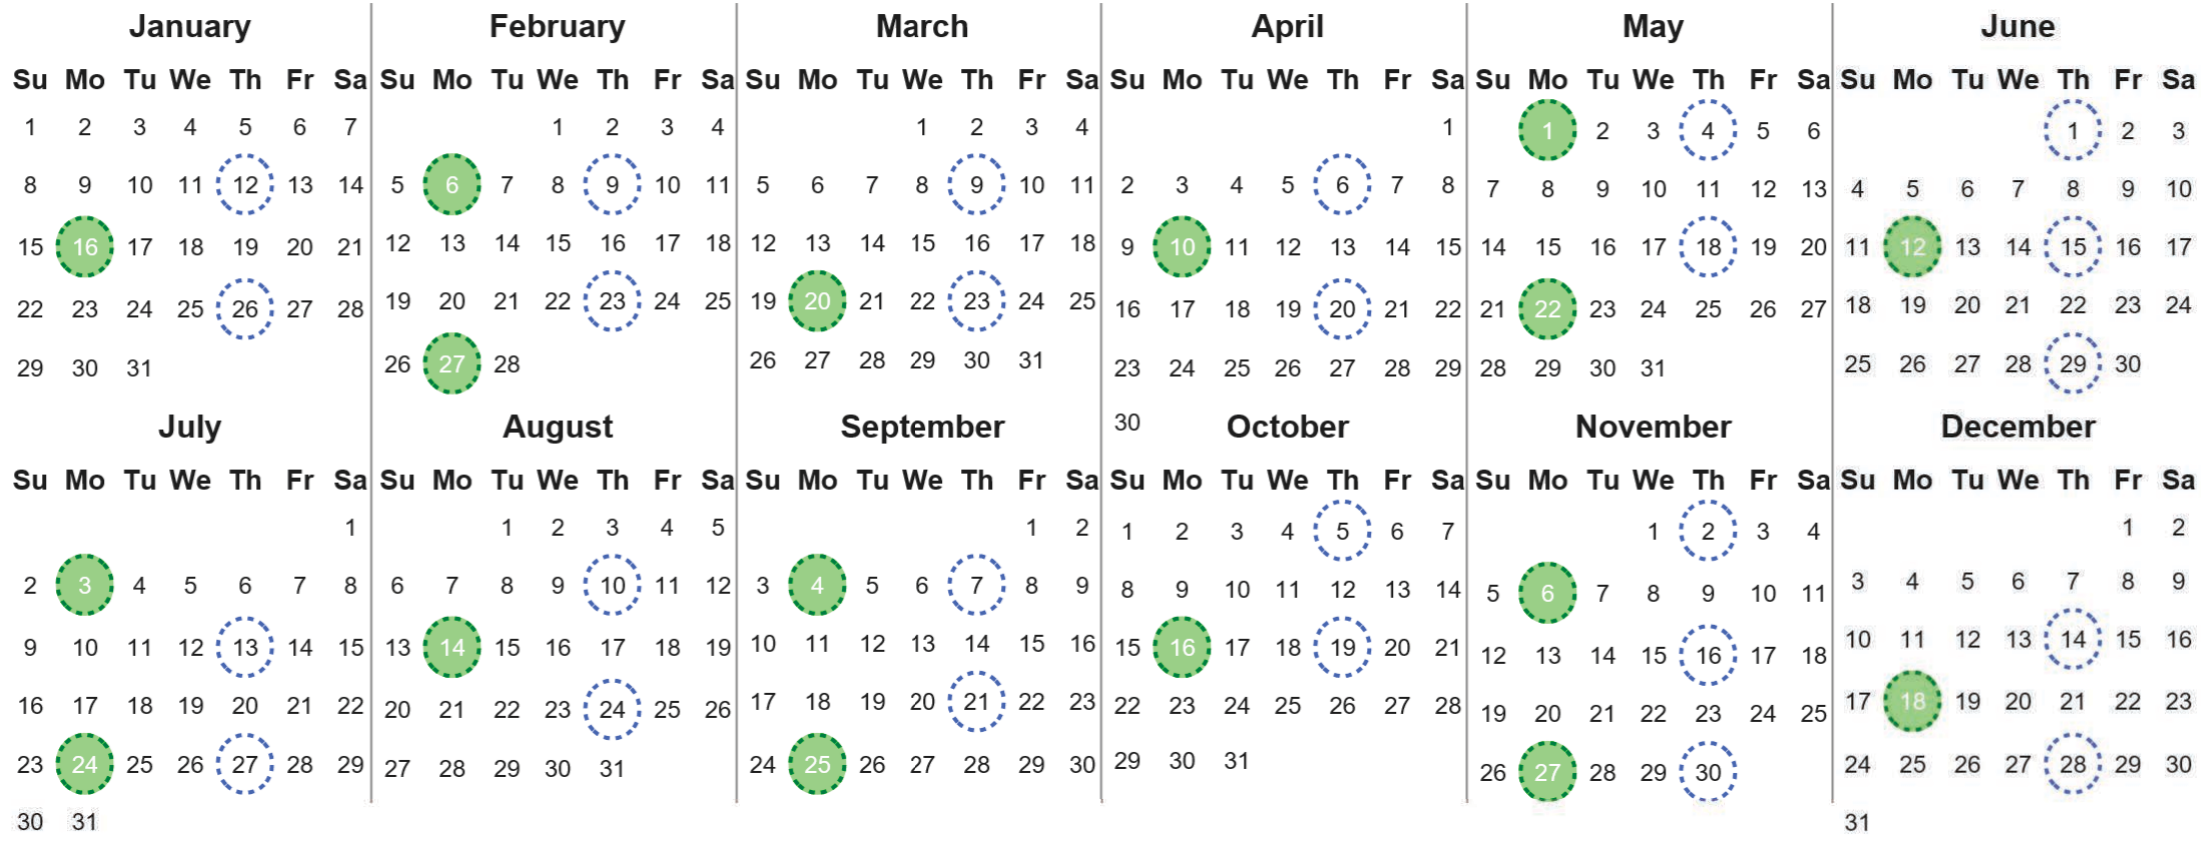

Your waste and recycling collection dates for **2023**.

	Non-recyclable Bin Only for items that cannot be recycled		Recycling Bin Paper, card & cardboard • Plastic bottles, pots, tubs & trays • Tins, cans & empty aerosols • Cartons
---	---	---	---

Please place your bins out for collection **by 7.00am on your collection day.**

				Festive Collections Check local press or website for details
---	---	---	---	--

Calendar Reference: LISMORE