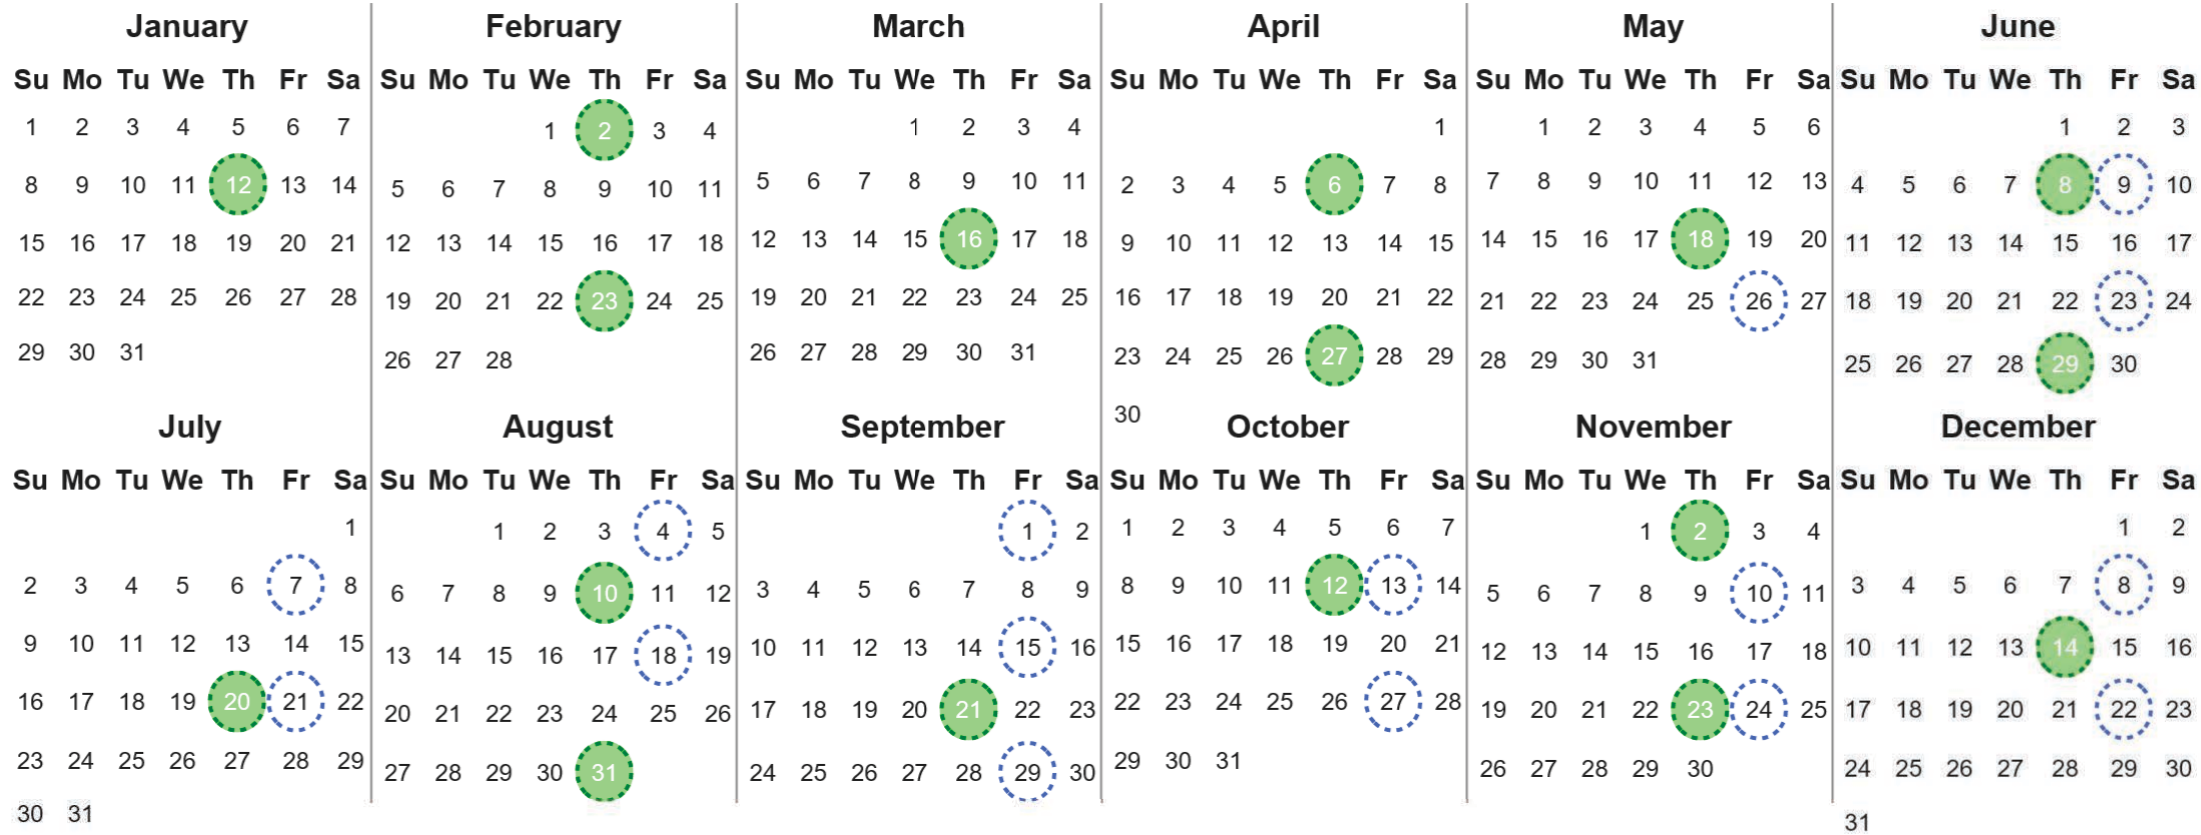

Your waste and recycling collection dates for **2023**.

**Non-recyclable Bin**  
Only for items that cannot be recycled

**Recycling Bin**  
Paper, card & cardboard • Plastic bottles, pots, tubs & trays • Tins, cans & empty aerosols • Cartons

Please place your bins out for collection **by 7.00am** on your collection day.

**Festive Collections**  
Check local press or website for details