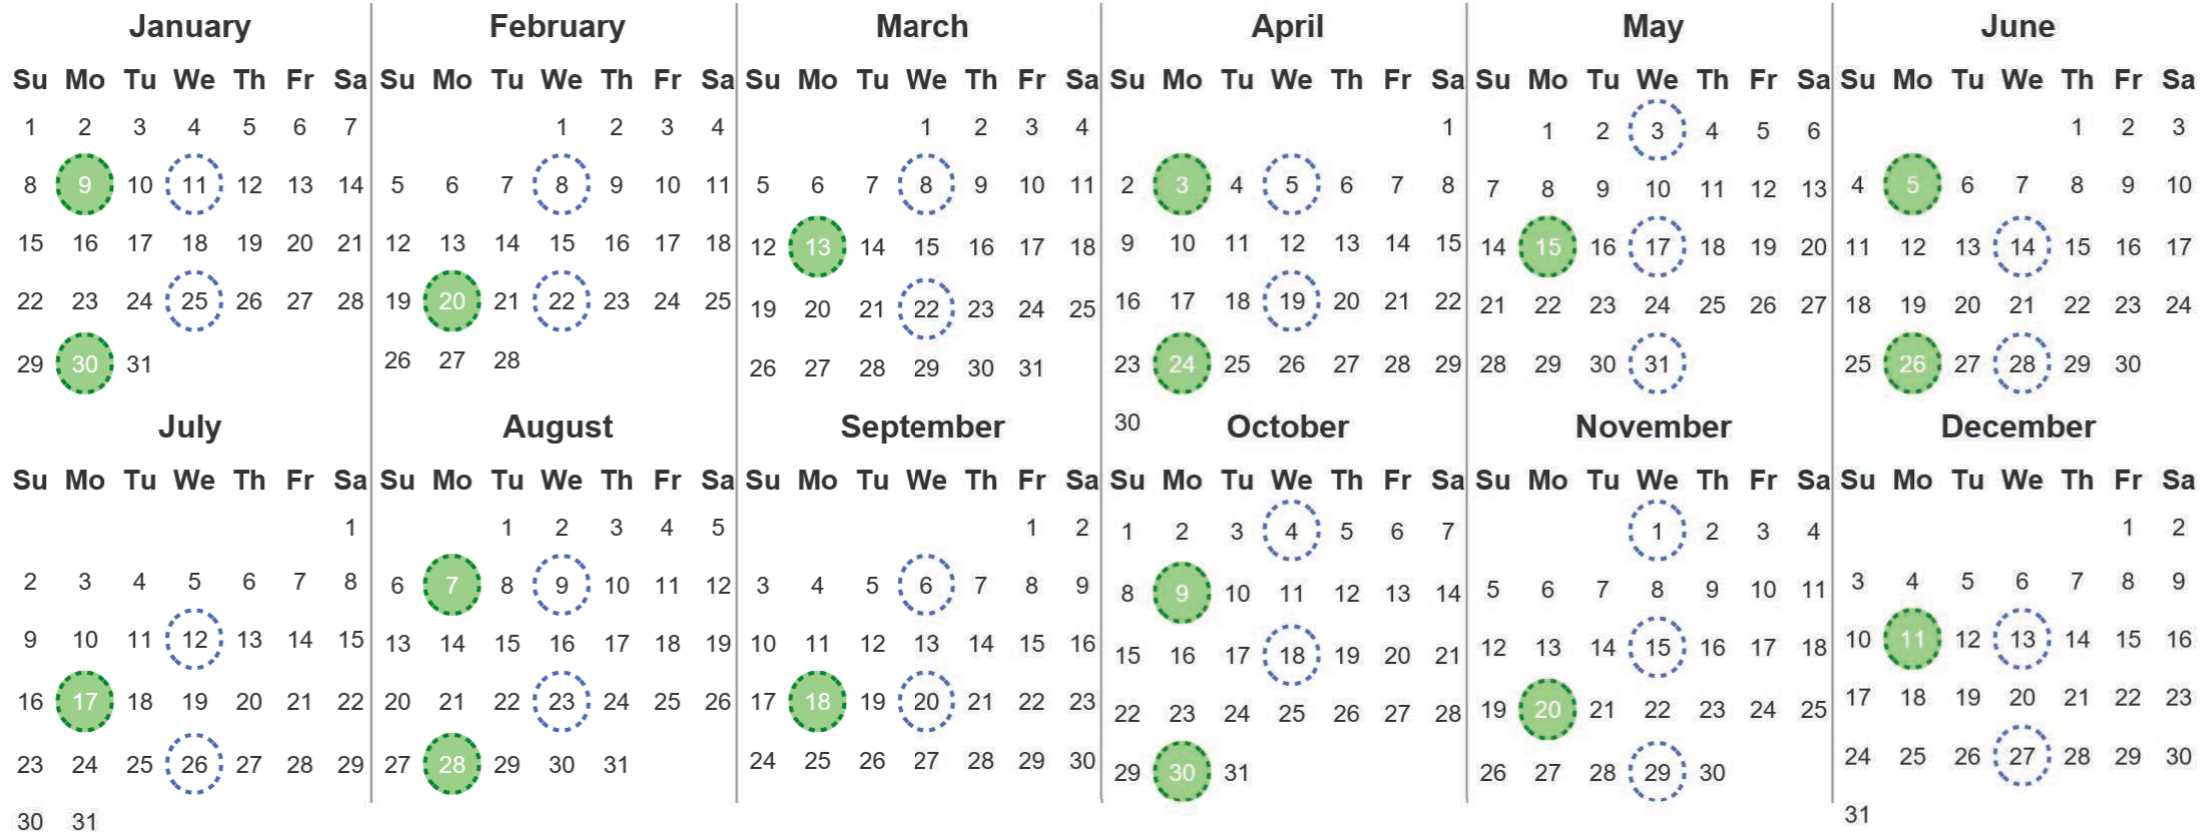

Your waste and recycling collection dates for **2023**.

**Non-recyclable Bin**  
Only for items that cannot be recycled

**Recycling Bin**  
Paper, card & cardboard • Plastic bottles, pots, tubs & trays • Tins, cans & empty aerosols • Cartons

Please place your bins out for collection **by 7.30am** on your collection day.

**Festive Collections**  
Check local press or website for details