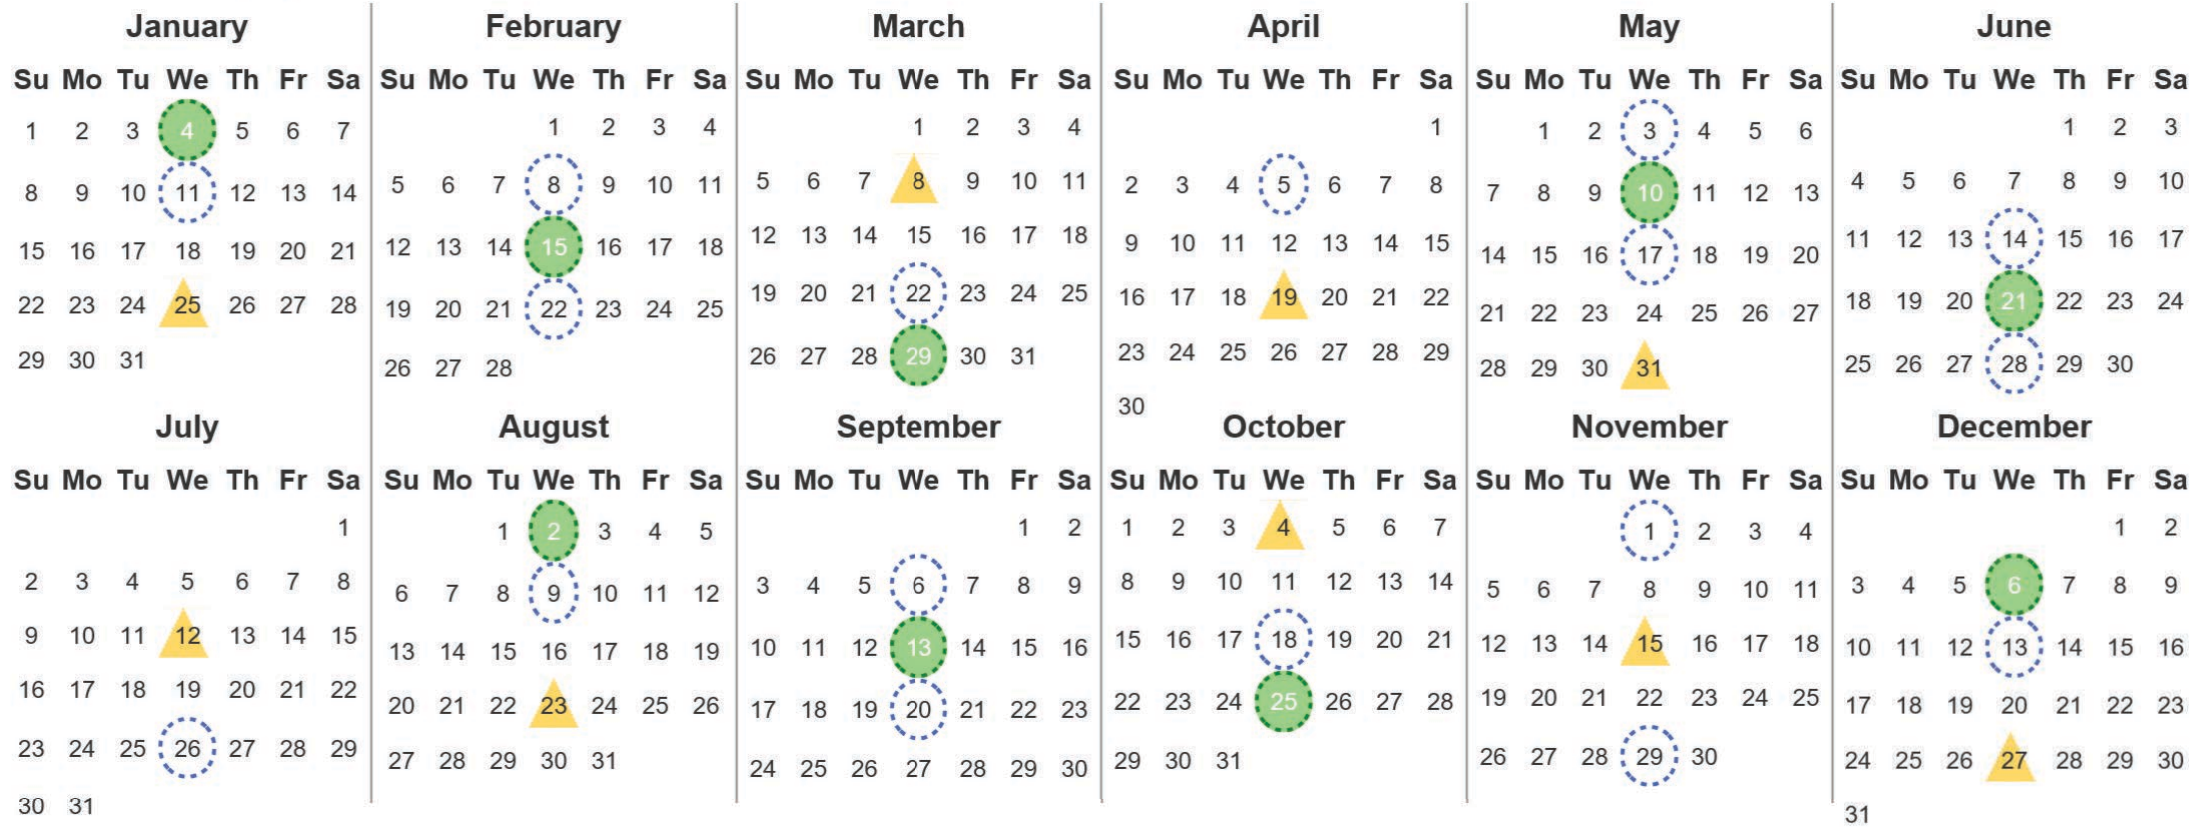

Your waste and recycling collection dates for **2023**.

Non-recyclable Bin
Only for items that cannot be recycled

Recycling Bin
Paper, card & cardboard • Plastic bottles, pots, tubs & trays • Tins, cans & empty aerosols • Cartons

Please place your bins out for collection **by 7.30am** on your collection day.

Festive Collections
Check local press or website for details