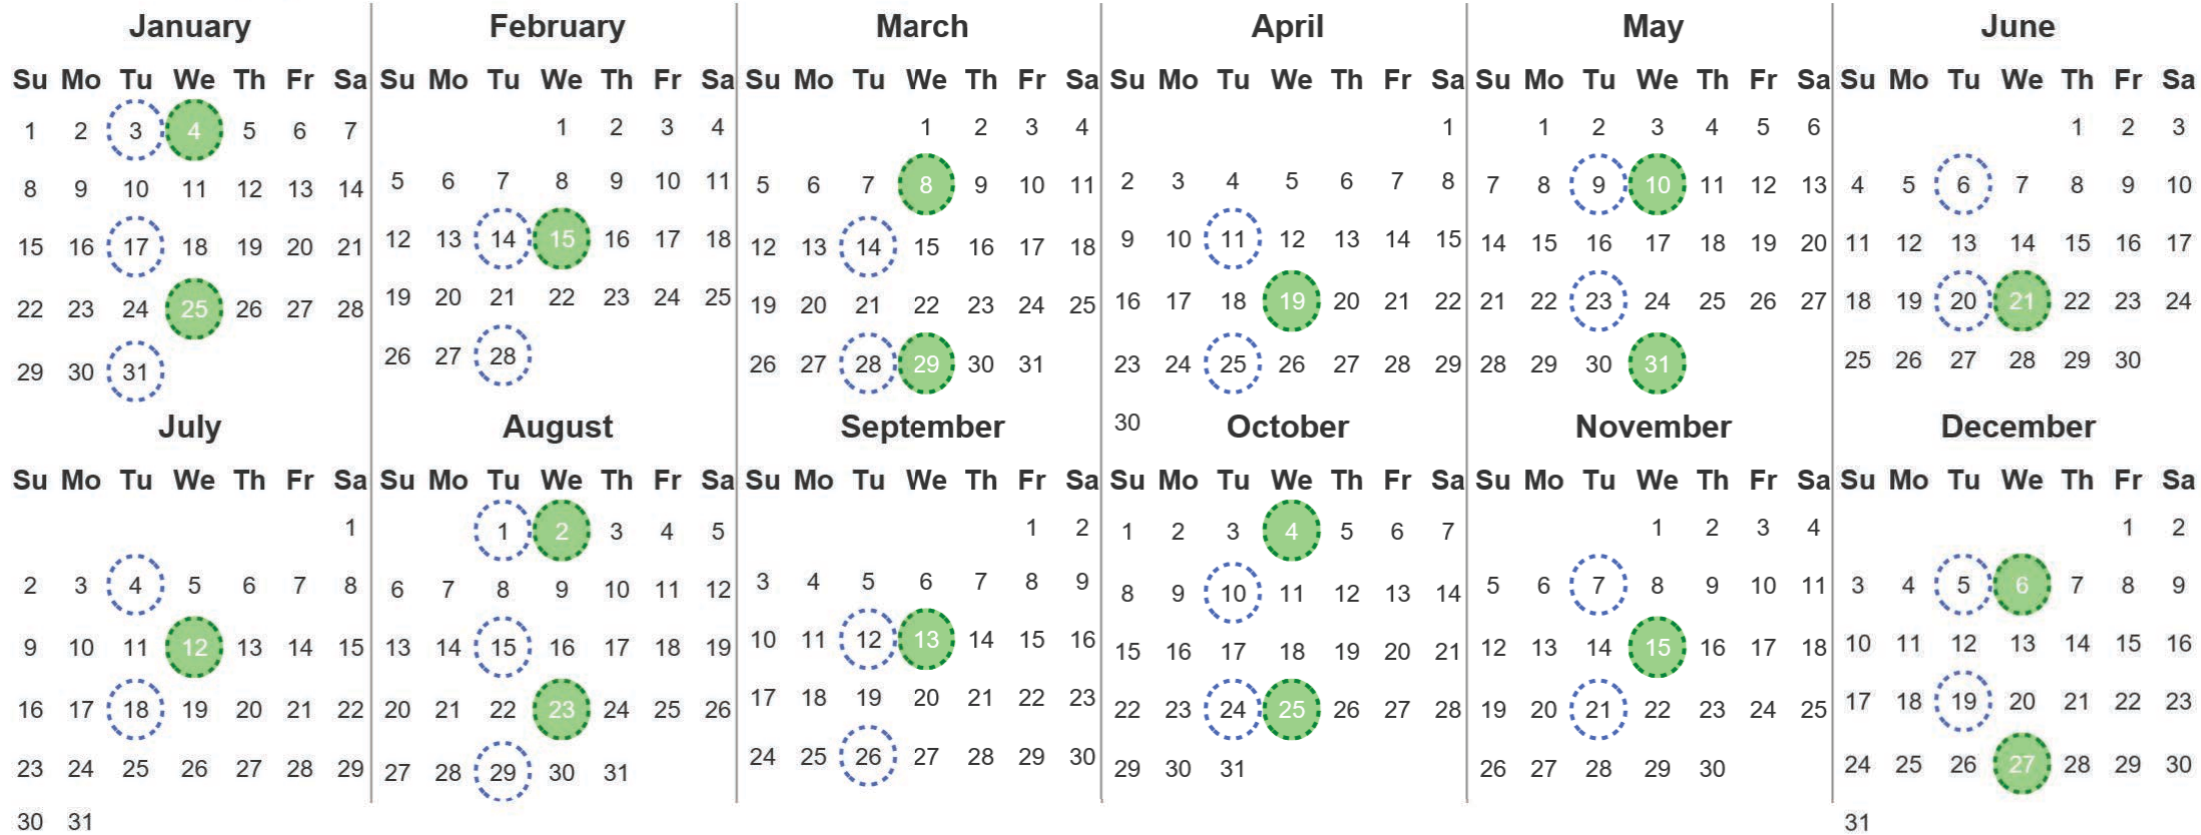

Your waste and recycling collection dates for **2023**.

| | |
|---|---|
|  Non-recyclable Bin Only for items that cannot be recycled |  Recycling Bin Paper, card & cardboard • Plastic bottles, pots, tubs & trays • Tins, cans & empty aerosols • Cartons |
|---|---|

Please place your bins out for collection by 7.30am on your collection day.

| | | |
|---|---|--|
|   |   |  Festive Collections Check local press or website for details |
|---|---|--|