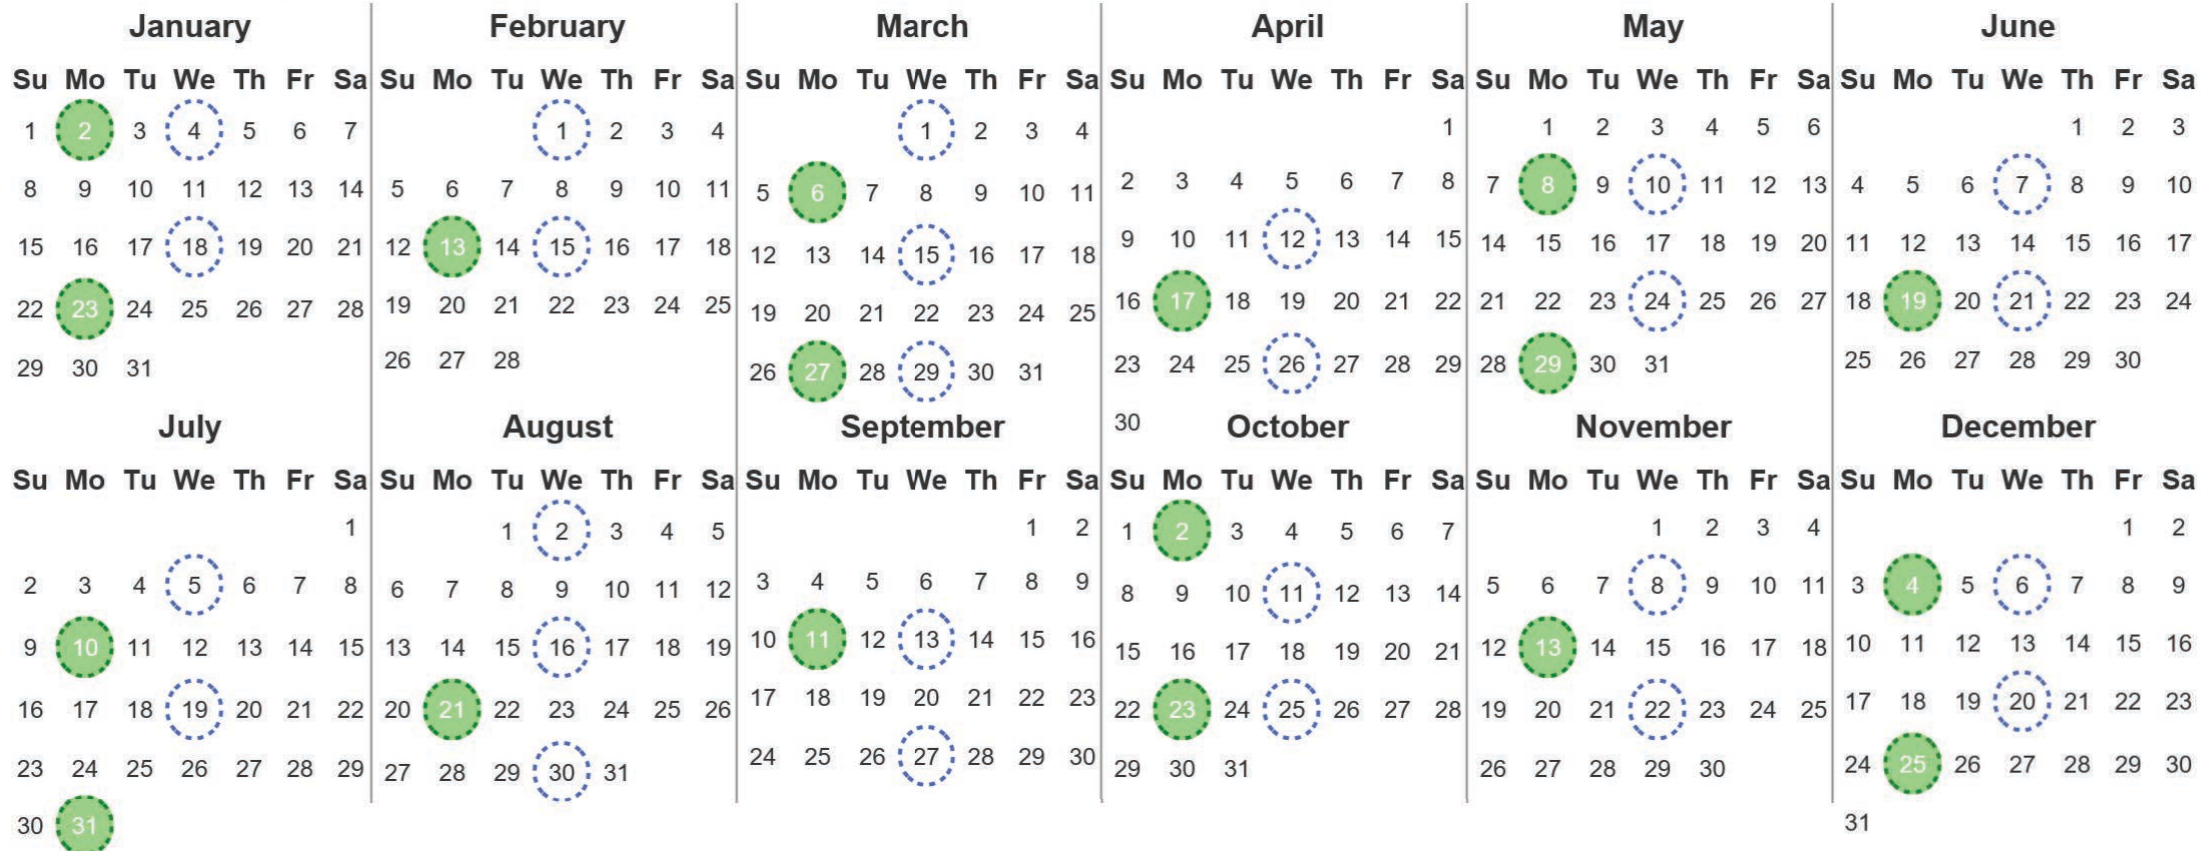

Your waste and recycling collection dates for **2023**.

	Non-recyclable Bin Only for items that cannot be recycled		Recycling Bin Paper, card & cardboard • Plastic bottles, pots, tubs & trays • Tins, cans & empty aerosols • Cartons
---	---	---	---

Please place your bins out for collection **by 7.30am on your collection day.**

				Festive Collections Check local press or website for details
---	---	---	---	--