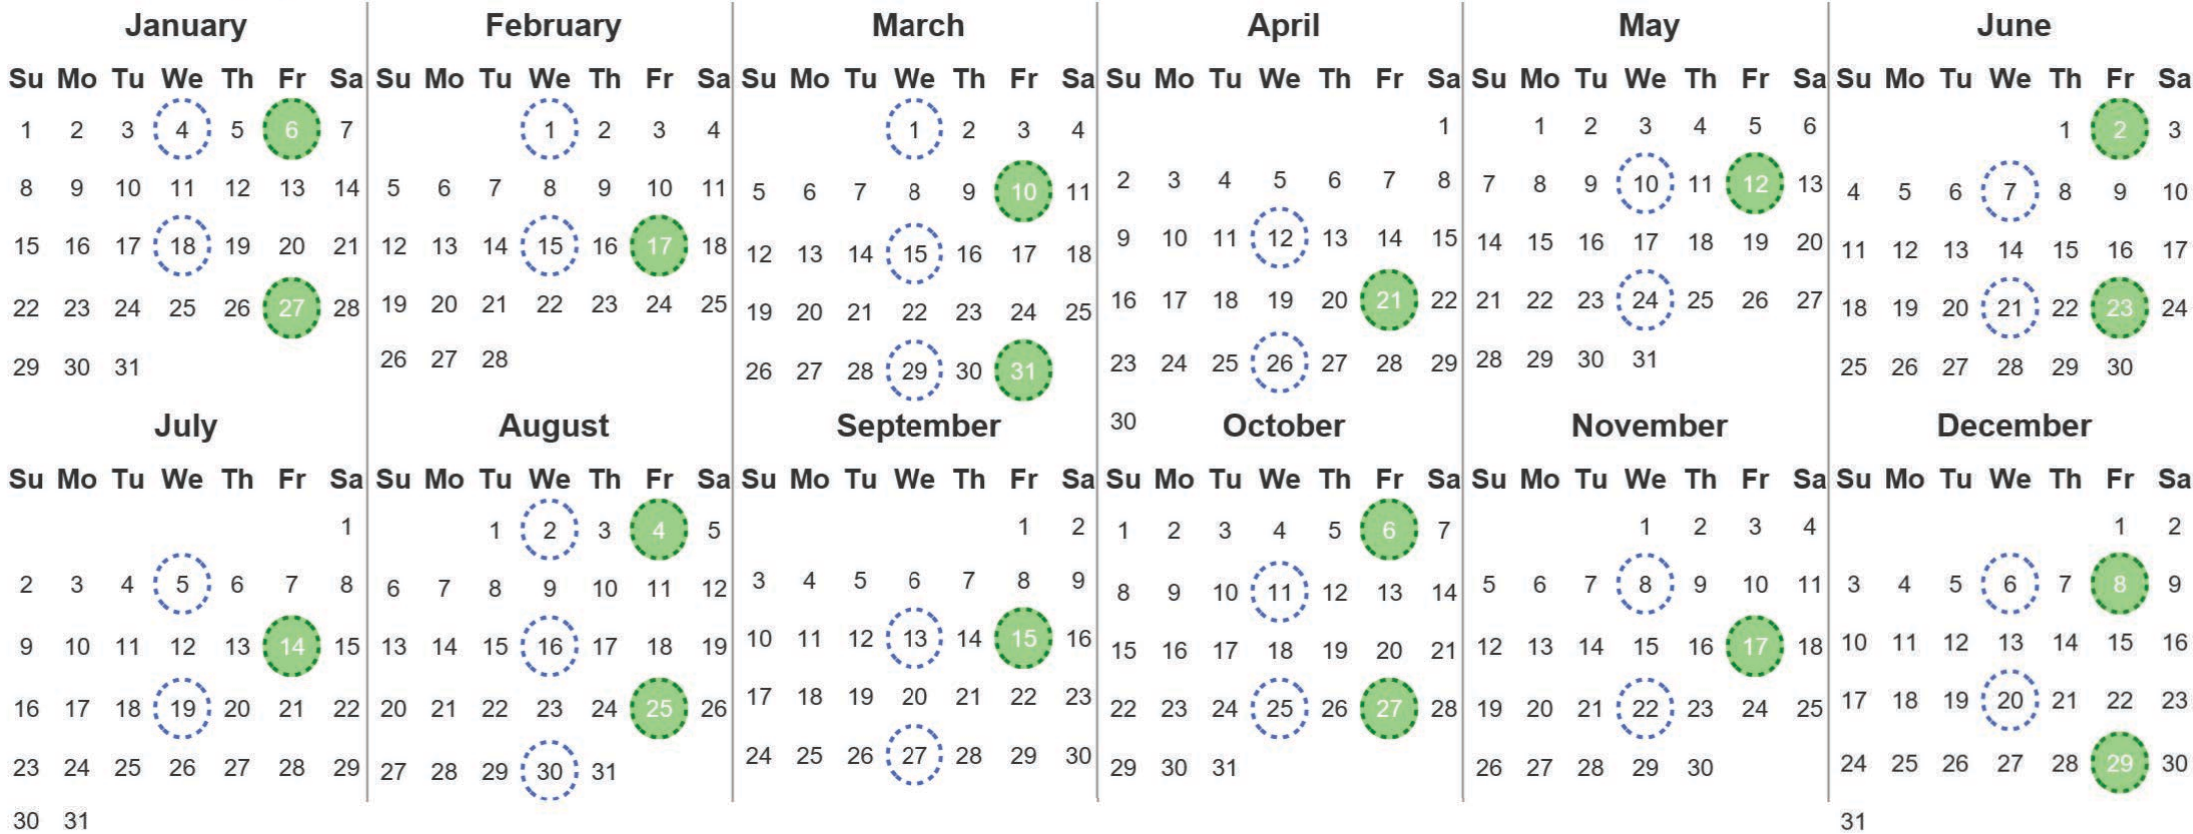

Your waste and recycling collection dates for **2023**.

Non-recyclable Bin
Only for items that cannot be recycled

Recycling Bin
Paper, card & cardboard • Plastic bottles, pots, tubs & trays • Tins, cans & empty aerosols • Cartons

Please place your bins out for collection **by 7.30am** on your collection day.

Festive Collections
Check local press or website for details