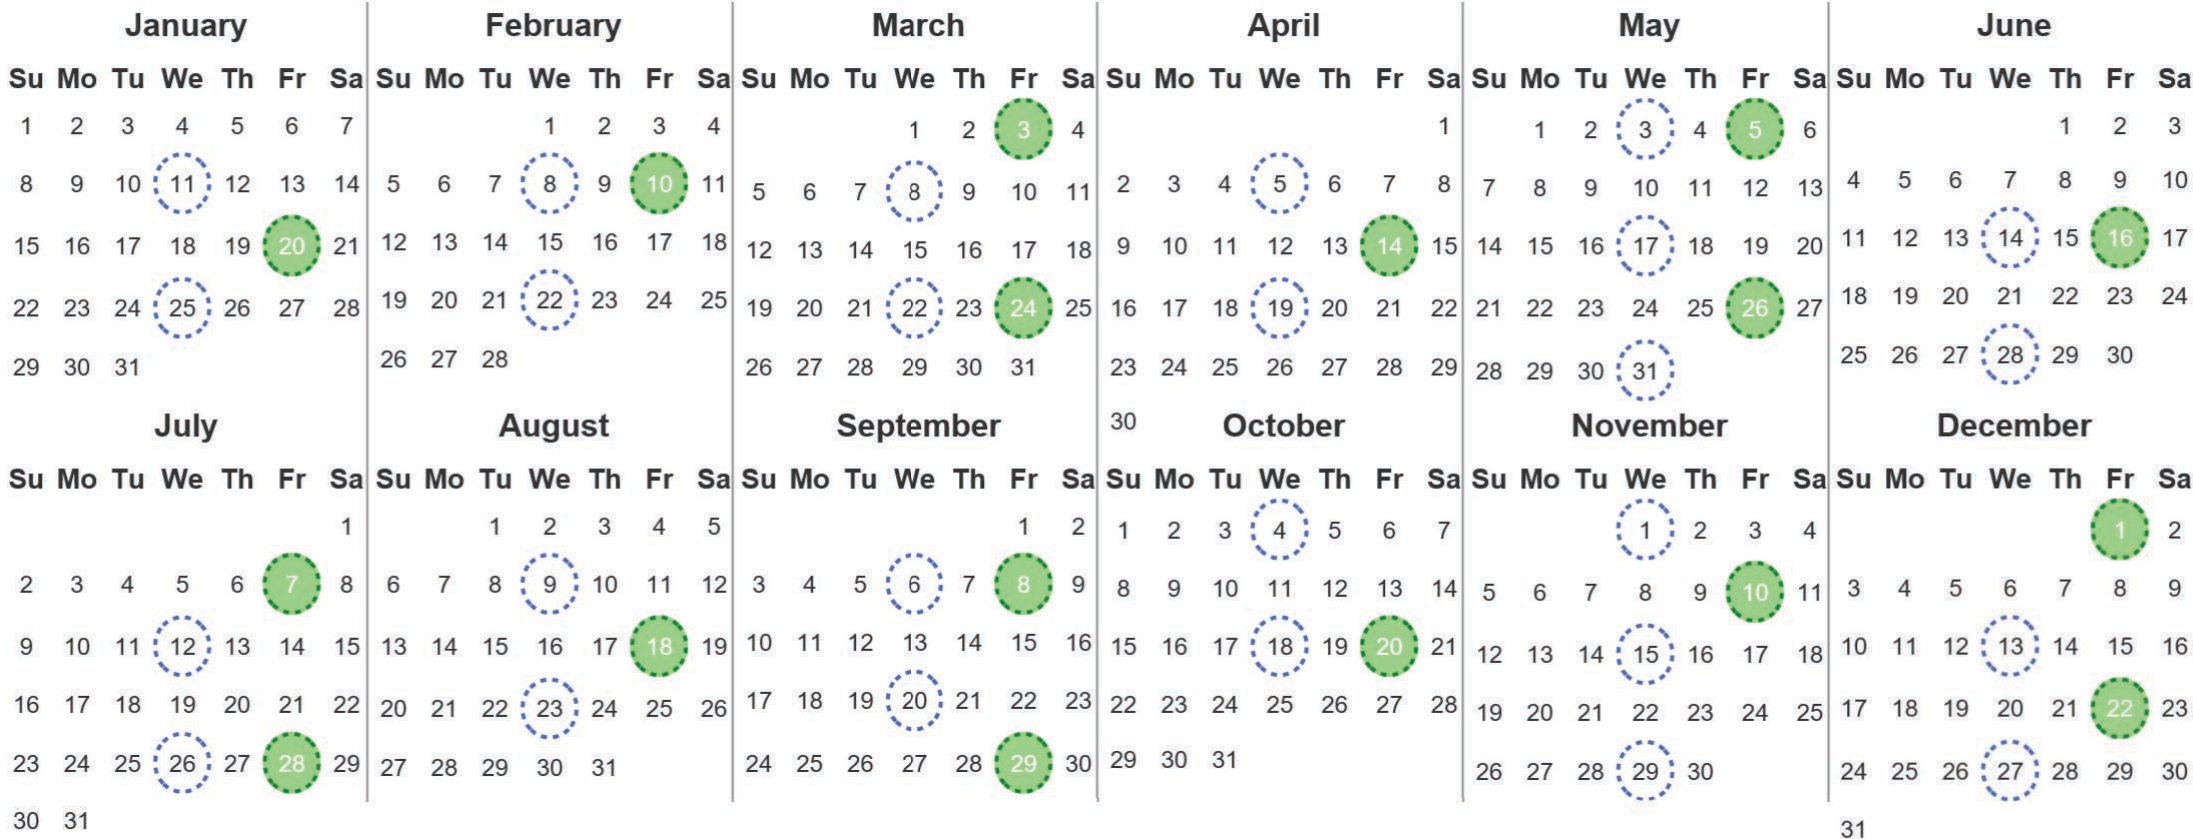

Your waste and recycling collection dates for 2023.

| | | | |
|---|---|---|---|
|  | Non-recyclable Bin Only for items that cannot be recycled |  | Recycling Bin Paper, card & cardboard • Plastic bottles, pots, tubs & trays • Tins, cans & empty aerosols • Cartons |
|---|---|---|---|

Please place your bins out for collection **by 7.30am on your collection day.**

| | | | | |
|---|---|---|---|--|
|  |  |  |  | Festive Collections Check local press or website for details |
|---|---|---|---|--|