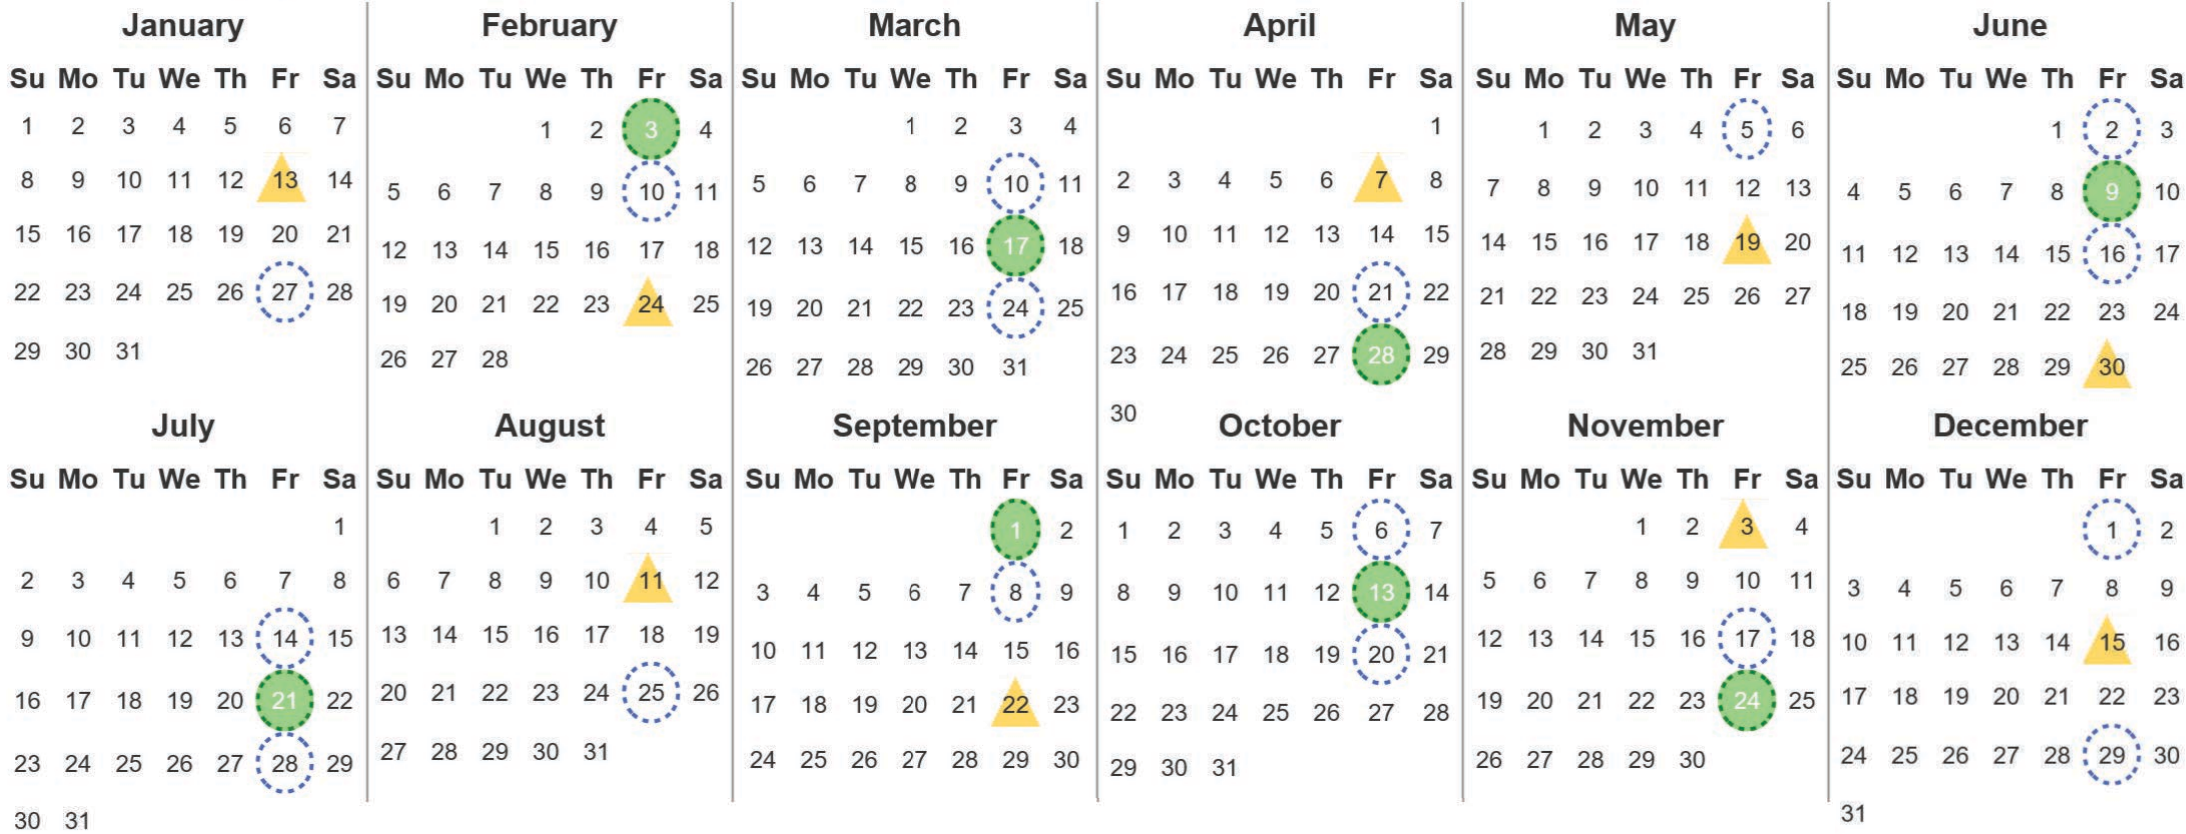

Your waste and recycling collection dates for 2023.

 Non-recyclable Bin Only for items that cannot be recycled	 Recycling Bin Paper, card & cardboard • Plastic bottles, pots, tubs & trays • Tins, cans & empty aerosols • Cartons
---	---

Please place your bins out for collection **by 7.30am** on your collection day.

  	 	 
---	---	---

Festive Collections
 Check local press or website for details