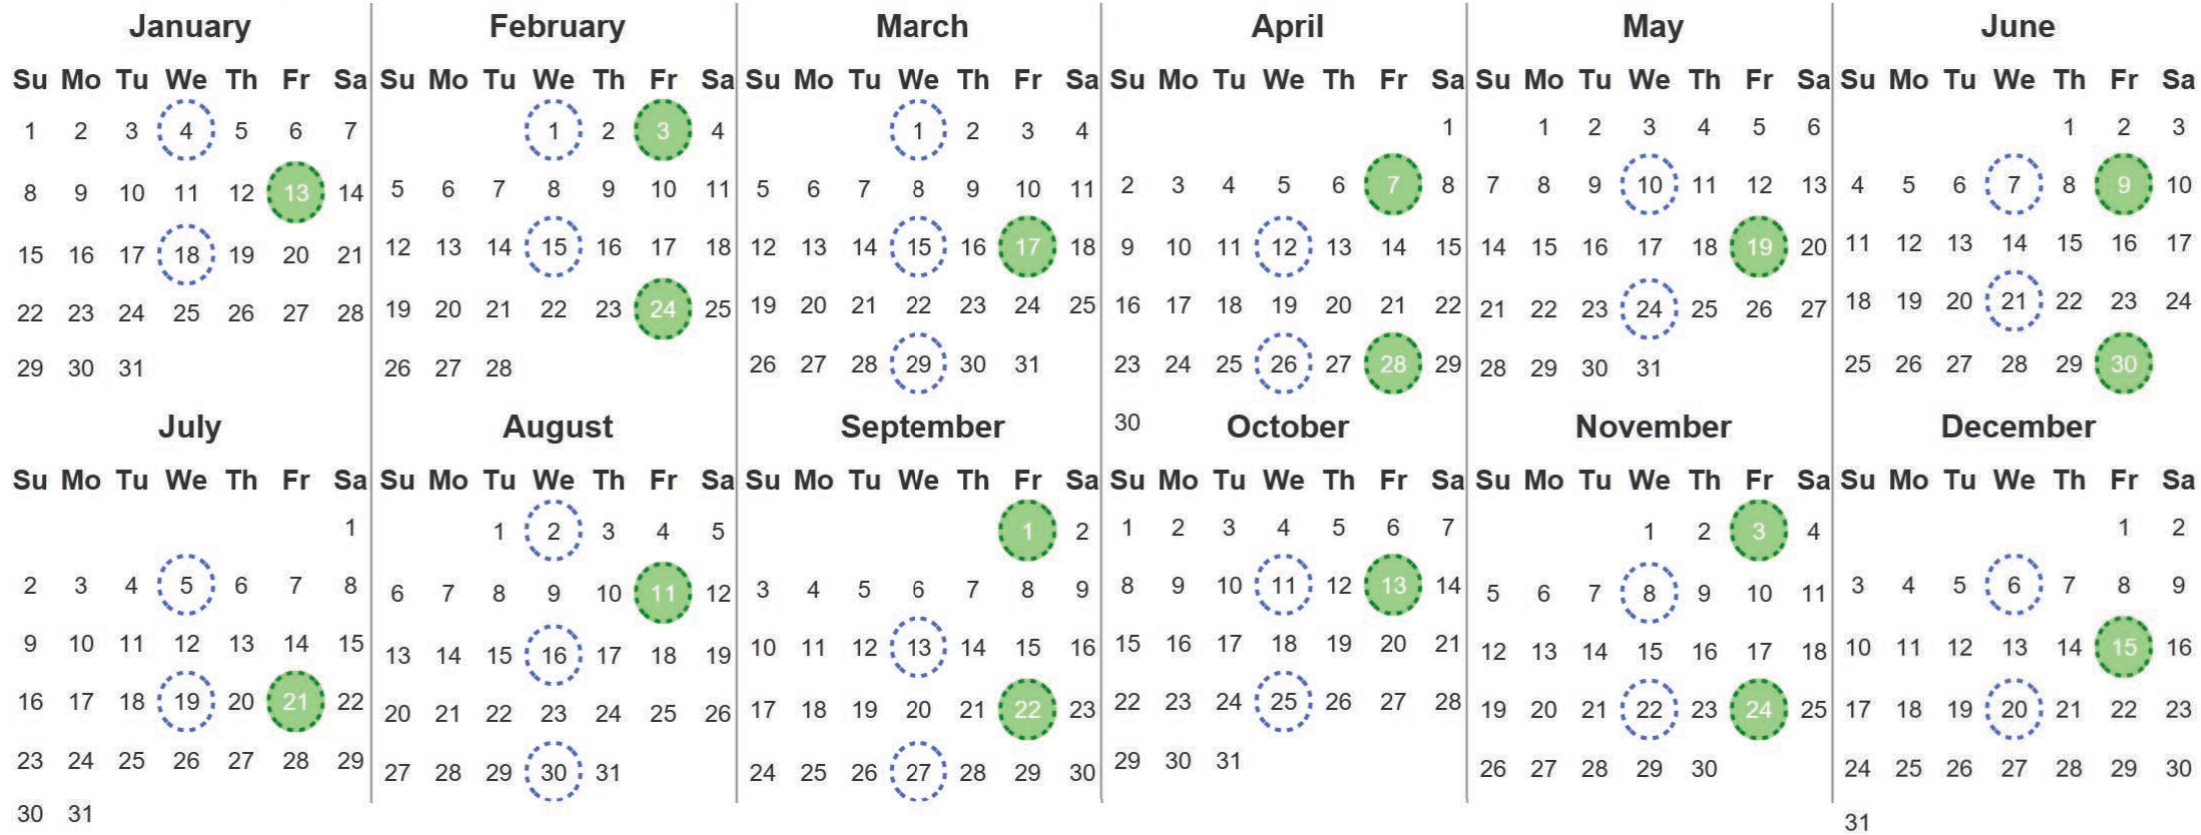

Your waste and recycling collection dates for **2023**.

	Non-recyclable Bin Only for items that cannot be recycled		Recycling Bin Paper, card & cardboard • Plastic bottles, pots, tubs & trays • Tins, cans & empty aerosols • Cartons
---	---	---	---

Please place your bins out for collection **by 7.30am** on your collection day.

					Festive Collections Check local press or website for details
---	---	---	---	---	--