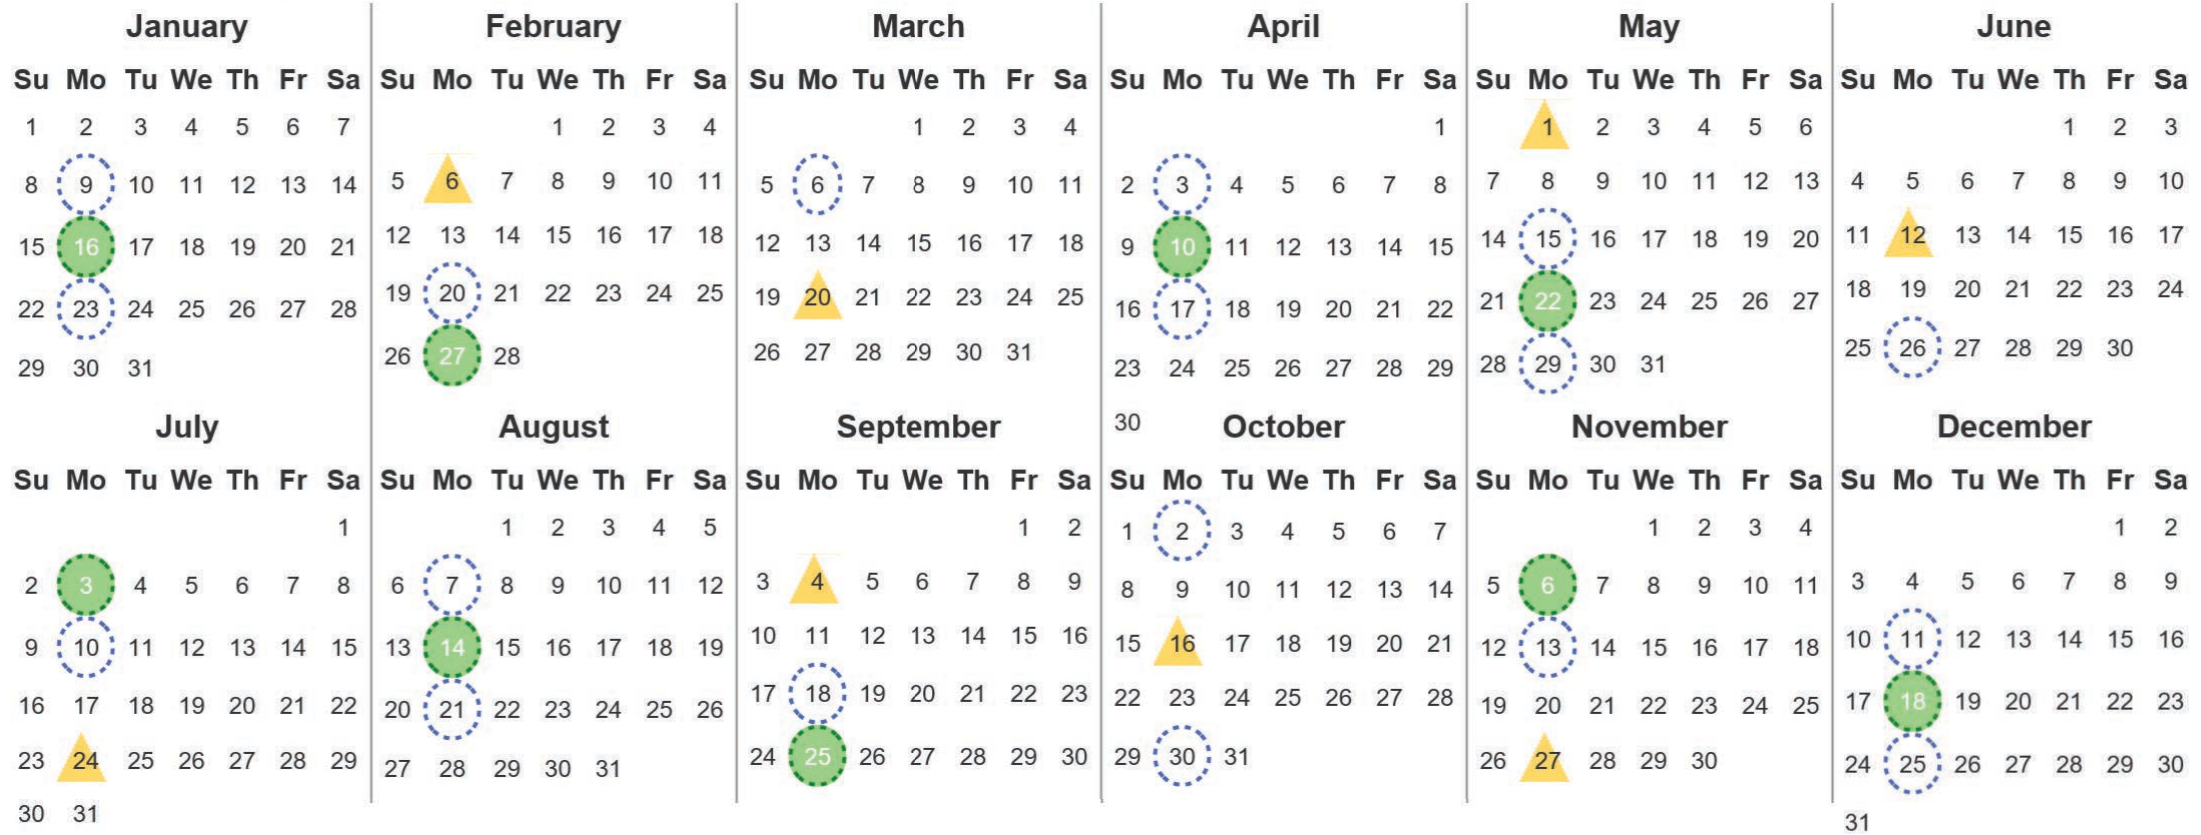

Your waste and recycling collection dates for 2023.

	Non-recyclable Bin Only for items that cannot be recycled		Recycling Bin Paper, card & cardboard • Plastic bottles, pots, tubs & trays • Tins, cans & empty aerosols • Cartons
---	---	---	---

Please place your bins out for collection by 7.30am on your collection day.

						
---	---	---	---	---	---	---

 **Festive Collections**
Check local press or website for details