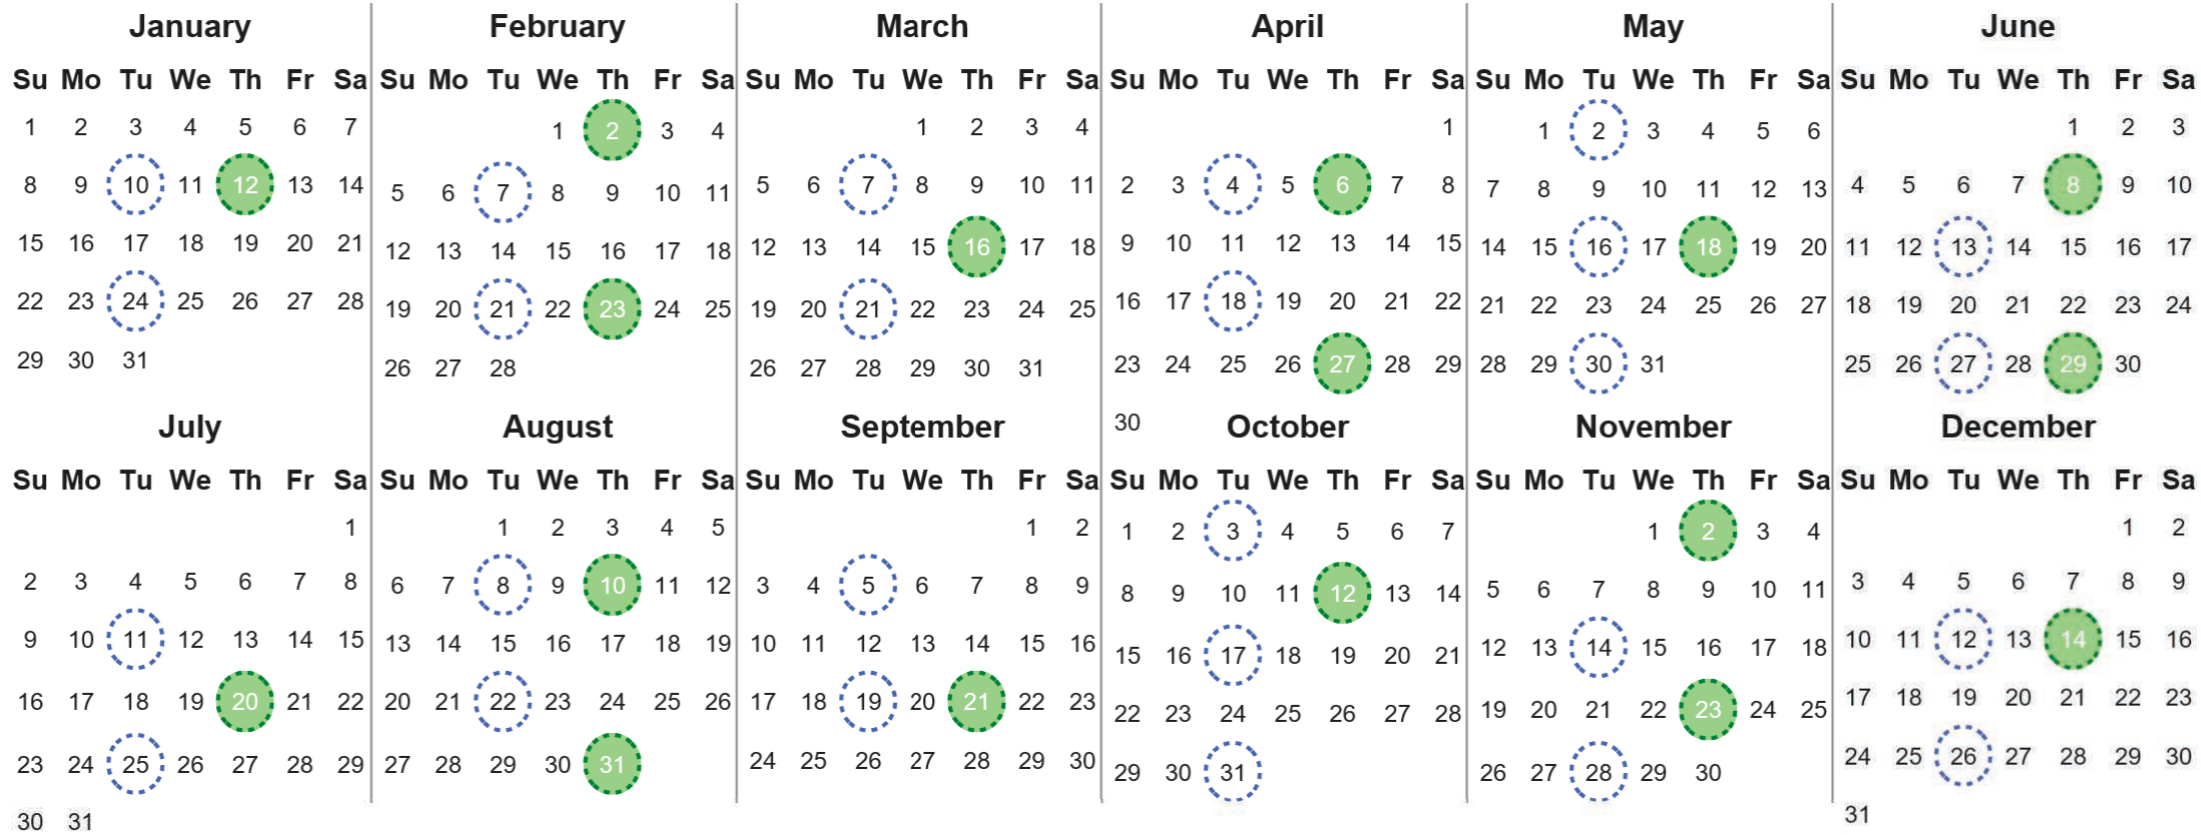

Your waste and recycling collection dates for **2023**.

**Non-recyclable Bin**  
Only for items that cannot be recycled

**Recycling Bin**  
Paper, card & cardboard • Plastic bottles, pots, tubs & trays • Tins, cans & empty aerosols • Cartons

Please place your bins out for collection **by 7.30am** on your collection day.

**Festive Collections**  
Check local press or website for details