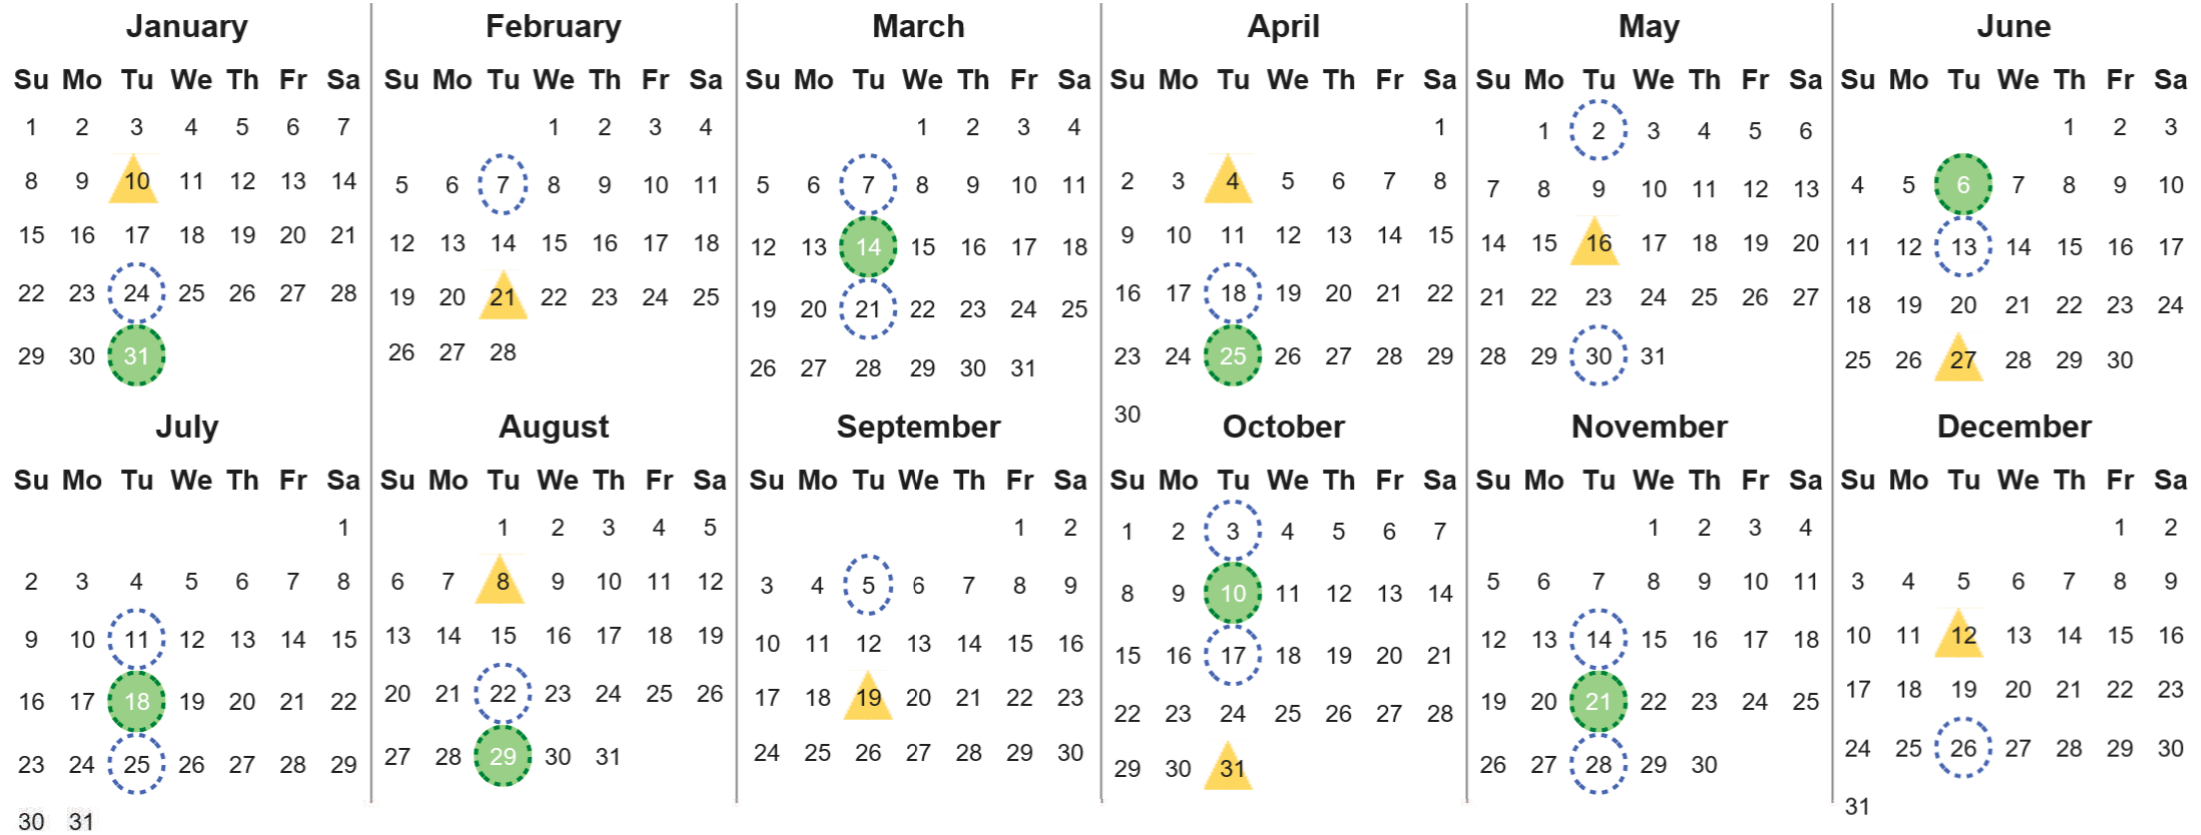

Your waste and recycling collection dates for **2023**.

Non-recyclable Bin
Only for items that cannot be recycled

Recycling Bin
Paper, card & cardboard • Plastic bottles, pots, tubs & trays • Tins, cans & empty aerosols • Cartons

Please place your bins out for collection **by 7.30am** on your collection day.

Festive Collections
Check local press or website for details