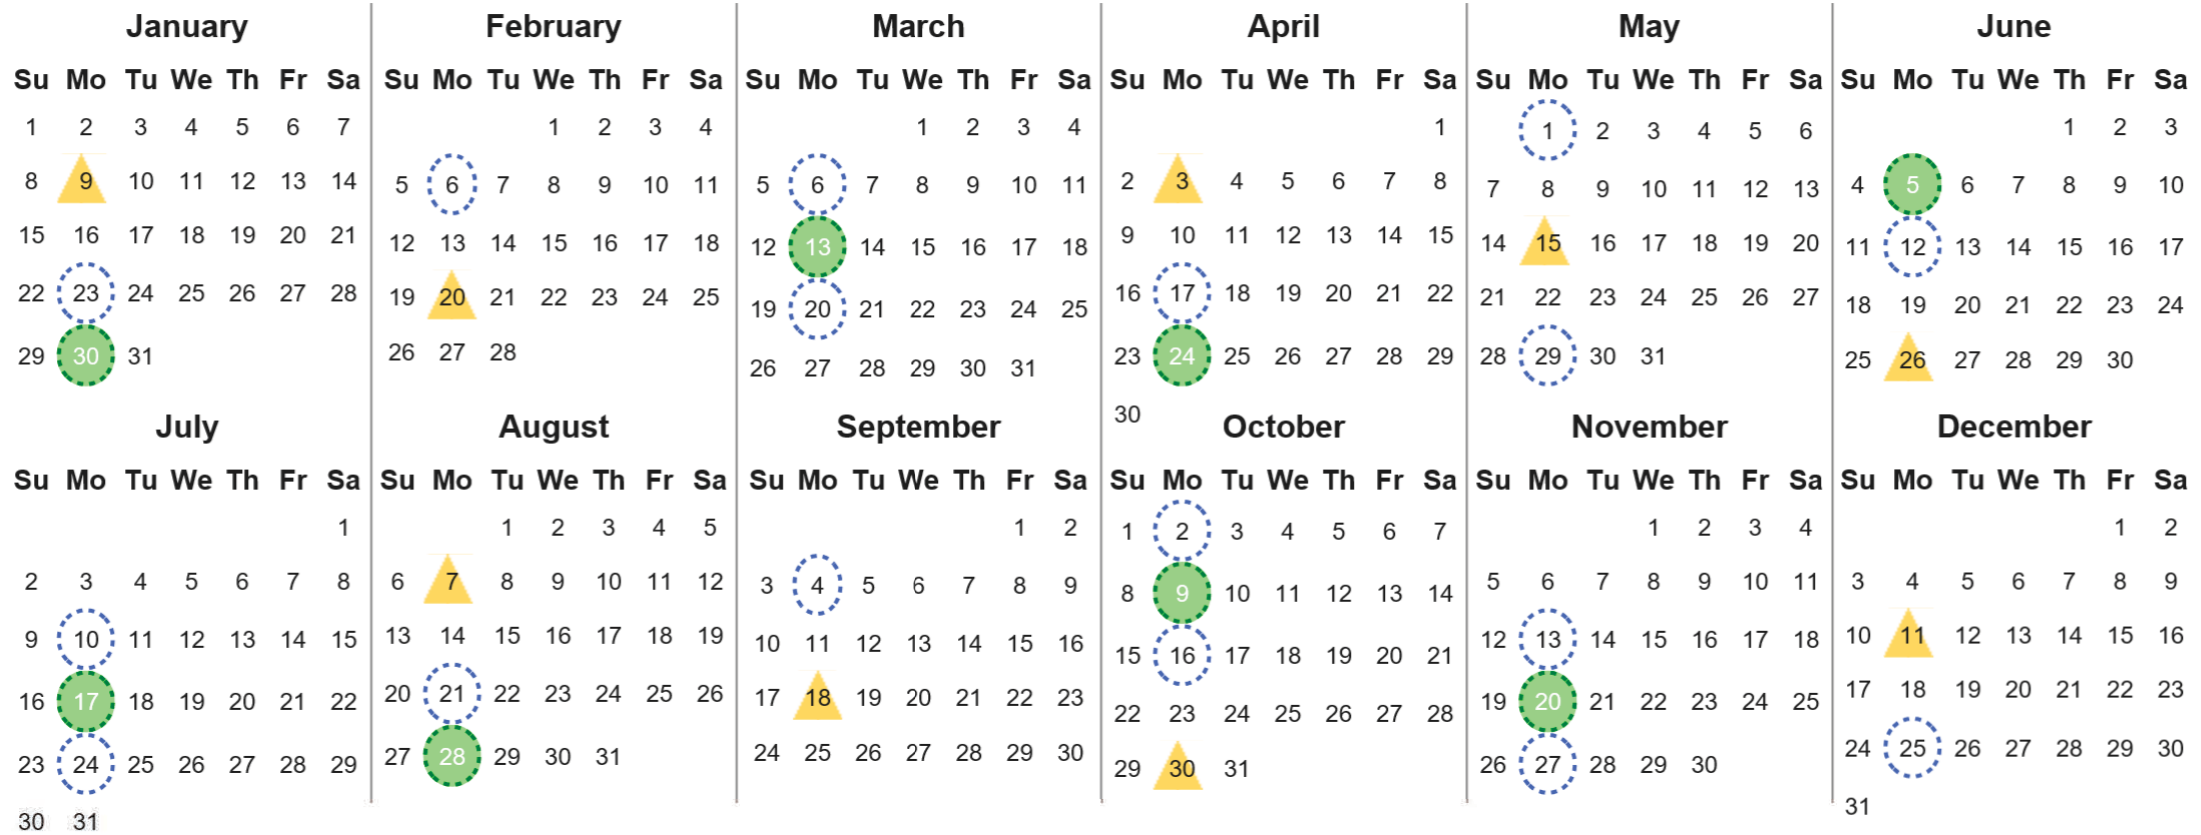

Your waste and recycling collection dates for **2023**.

	Non-recyclable Bin Only for items that cannot be recycled		Recycling Bin Paper, card & cardboard • Plastic bottles, pots, tubs & trays • Tins, cans & empty aerosols • Cartons
---	---	---	---

Please place your bins out for collection **by 7.30am** on your collection day.

								Festive Collections Check local press or website for details
---	---	---	---	---	---	---	--	--