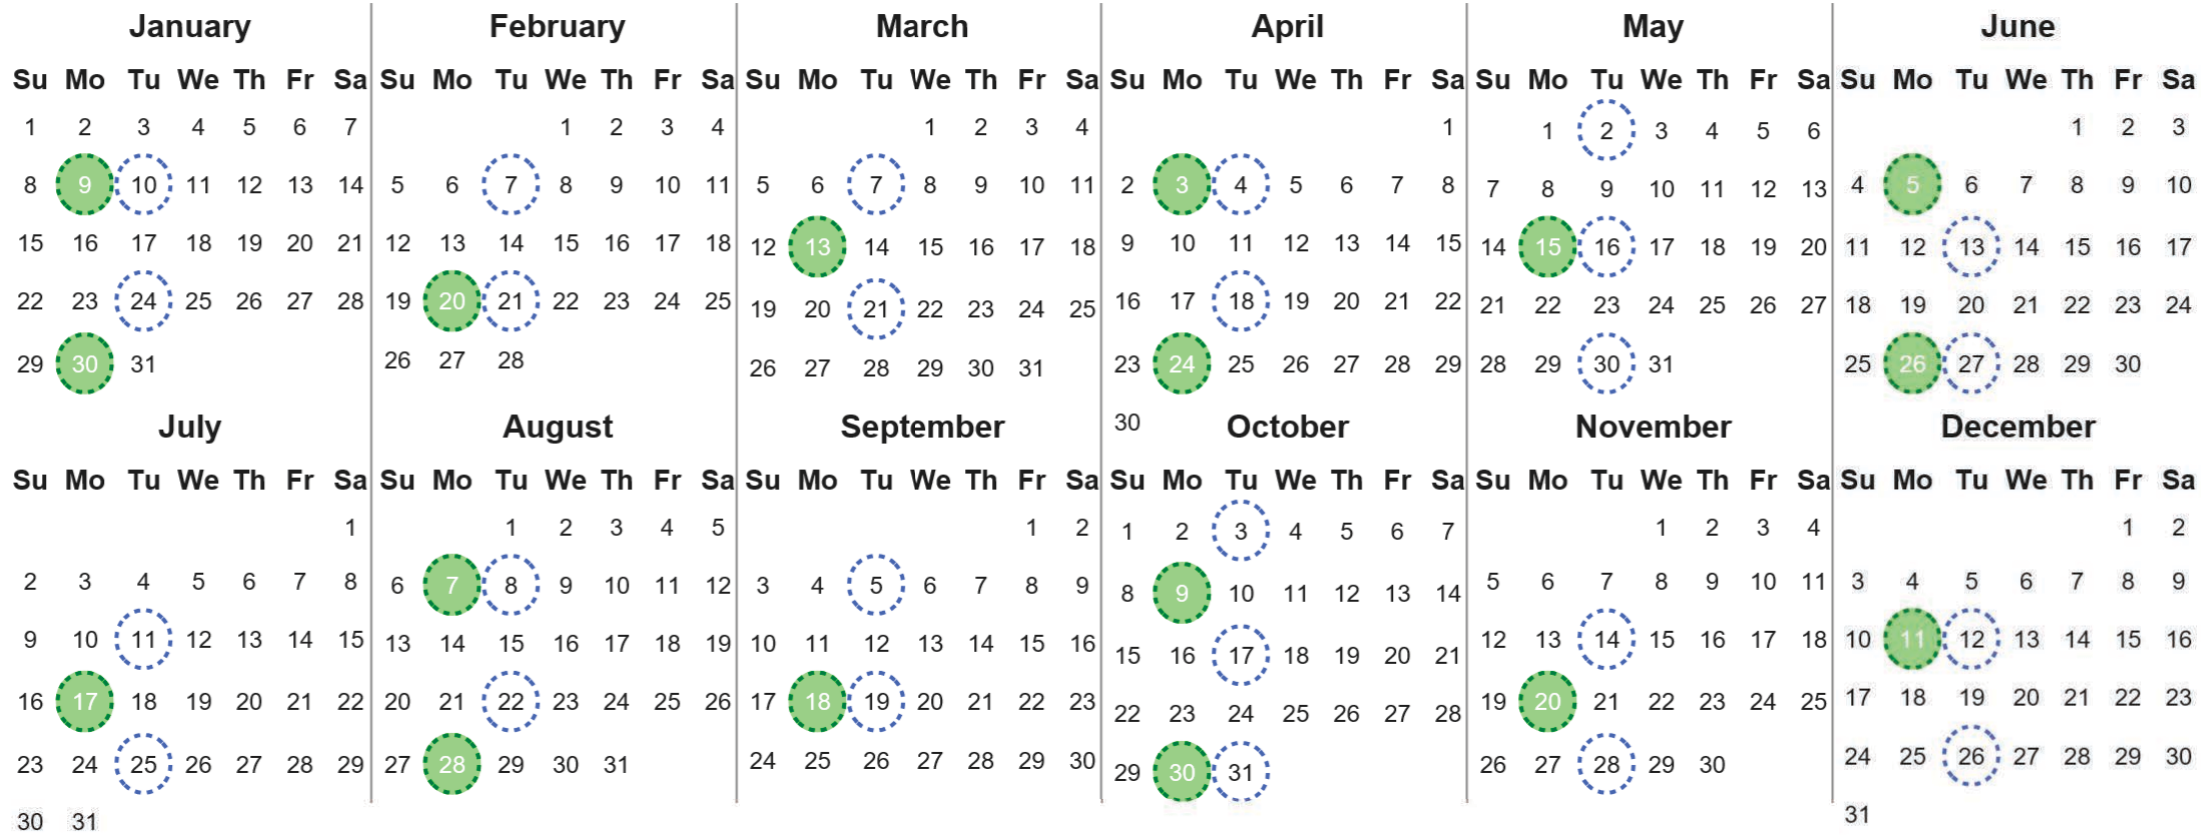

Your waste and recycling collection dates for **2023**.

	Non-recyclable Bin Only for items that cannot be recycled		Recycling Bin Paper, card & cardboard • Plastic bottles, pots, tubs & trays • Tins, cans & empty aerosols • Cartons
---	---	---	---

Please place your bins out for collection **by 7.30am on your collection day.**

				Festive Collections Check local press or website for details
---	---	---	---	--

Calendar Reference: KIN_51