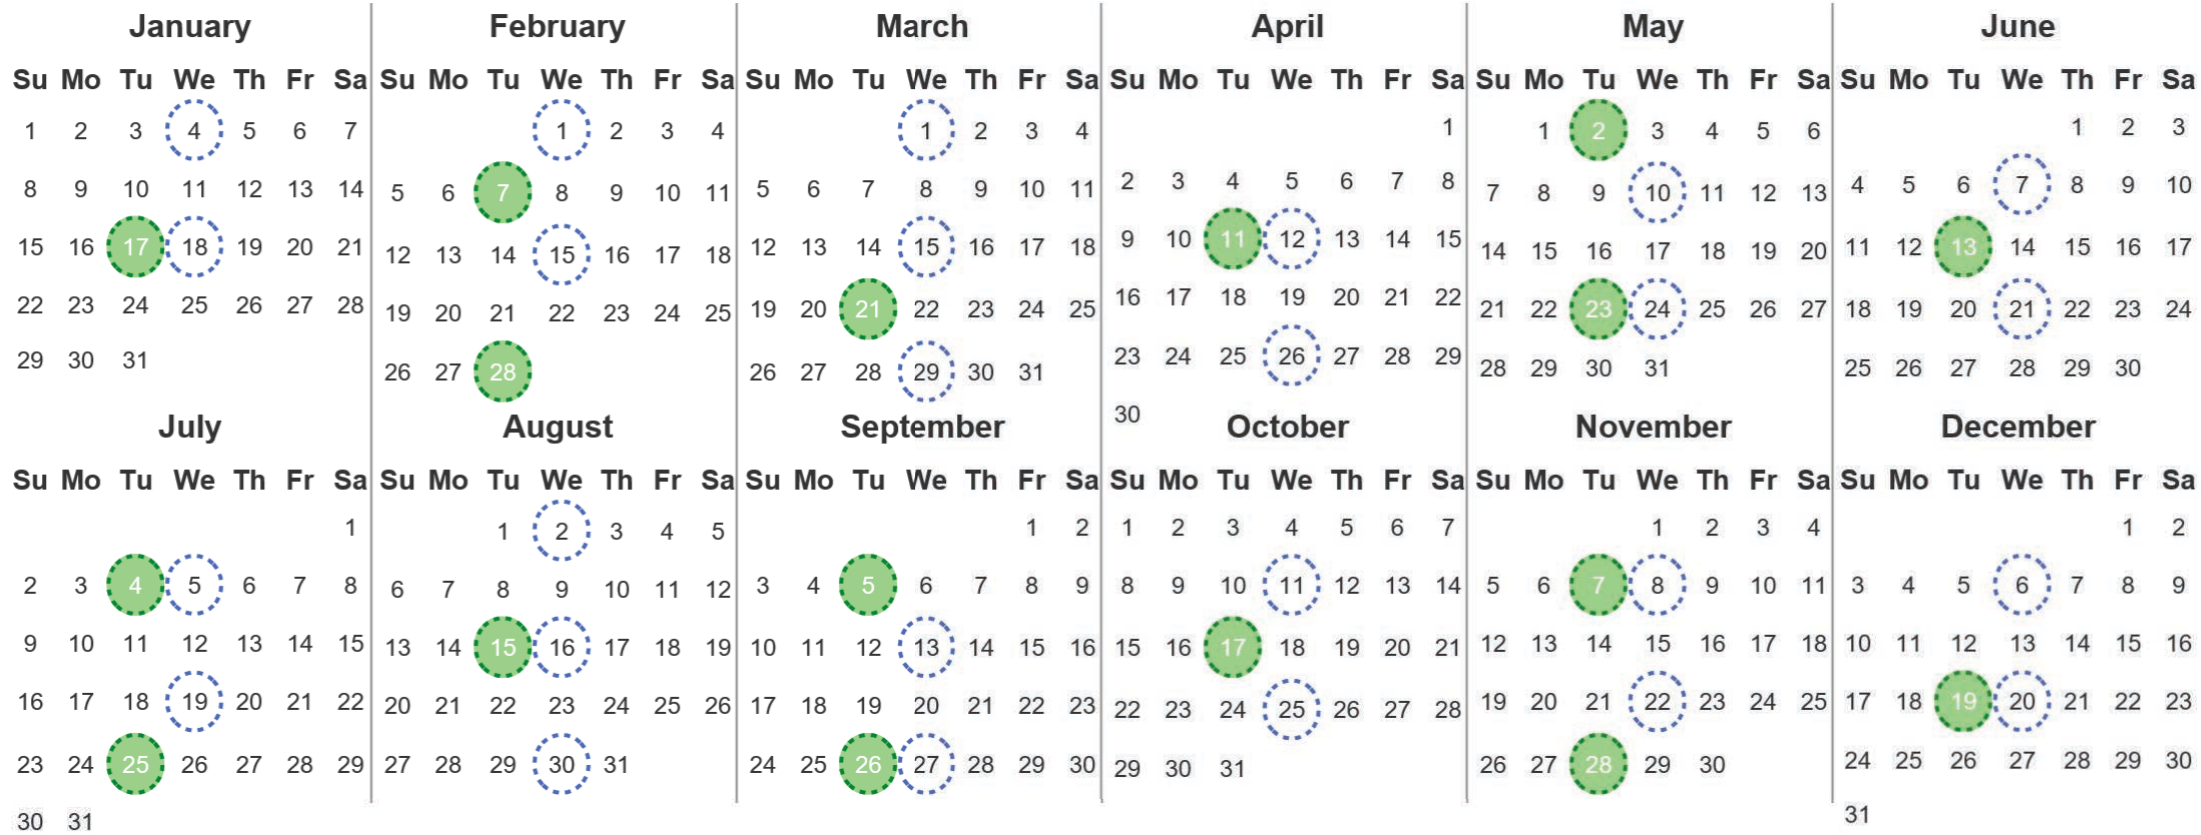

Your waste and recycling collection dates for **2023**.

 Non-recyclable Bin Only for items that cannot be recycled	 Recycling Bin Paper, card & cardboard • Plastic bottles, pots, tubs & trays • Tins, cans & empty aerosols • Cartons
---	---

Please place your bins out for collection **by 7.00am on your collection day.**

 	 	 Festive Collections Check local press or website for details
---	---	--