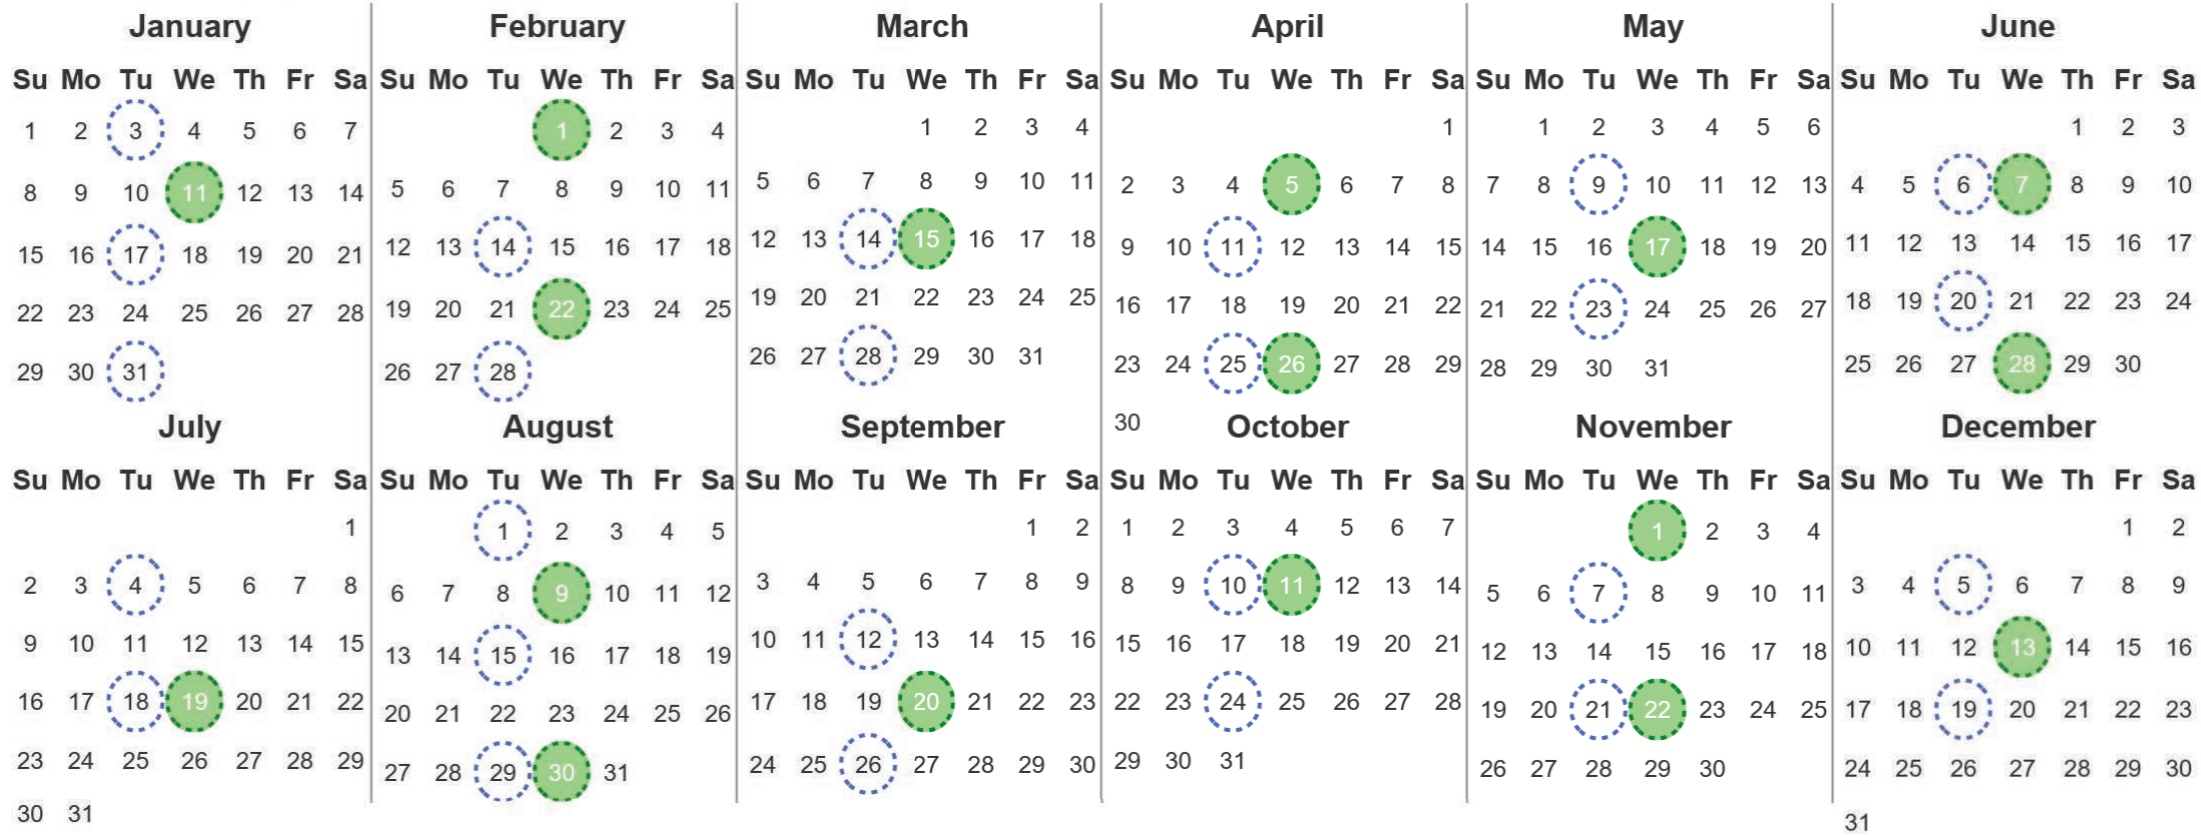

Your waste and recycling collection dates for **2023**.

Non-recyclable Bin
Only for items that cannot be recycled

Recycling Bin
Paper, card & cardboard • Plastic bottles, pots, tubs & trays • Tins, cans & empty aerosols • Cartons

Please place your bins out for collection **by 7.00am** on your collection day.

Festive Collections
Check local press or website for details