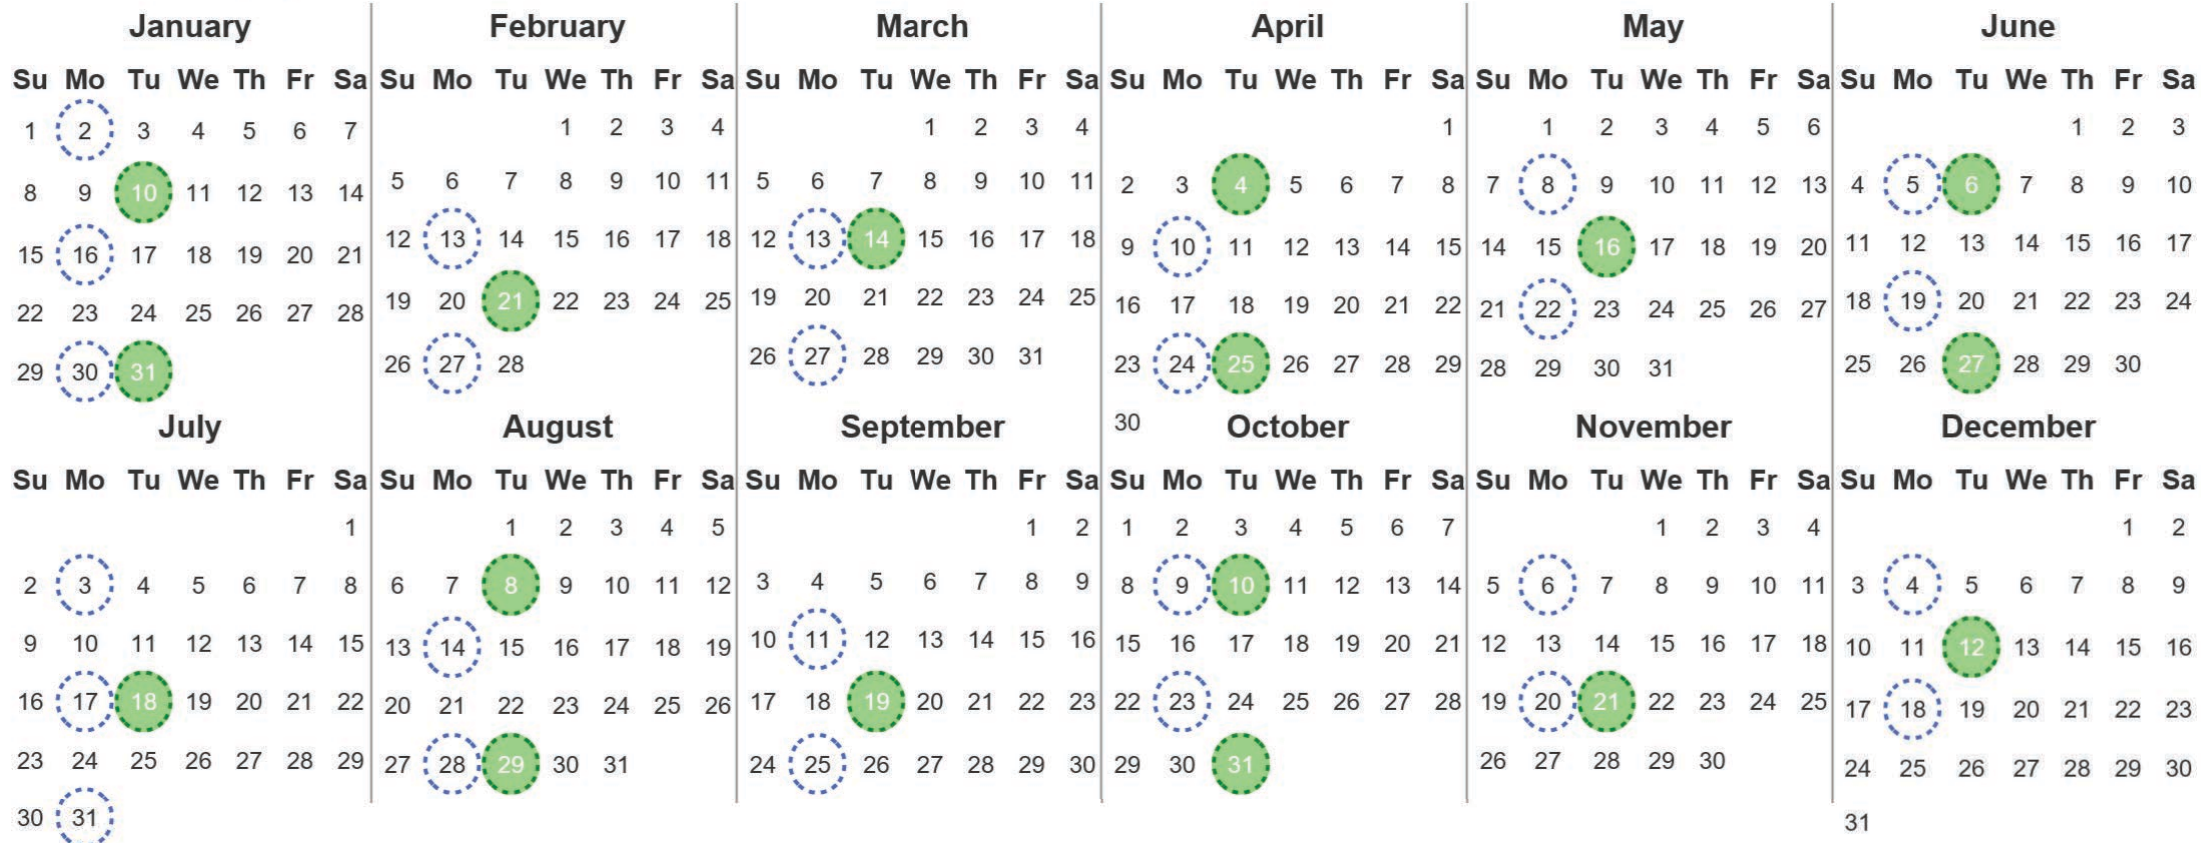

Your waste and recycling collection dates for **2023**.

	<b>Non-recyclable Bin</b> Only for items that cannot be recycled		<b>Recycling Bin</b> Paper, card & cardboard • Plastic bottles, pots, tubs & trays • Tins, cans & empty aerosols • Cartons
---	---	---	---

Please place your bins out for collection **by 7.00am on your collection day.**

				<b>Festive Collections</b> Check local press or website for details
---	---	---	---	--

Calendar Reference: ISL\_5