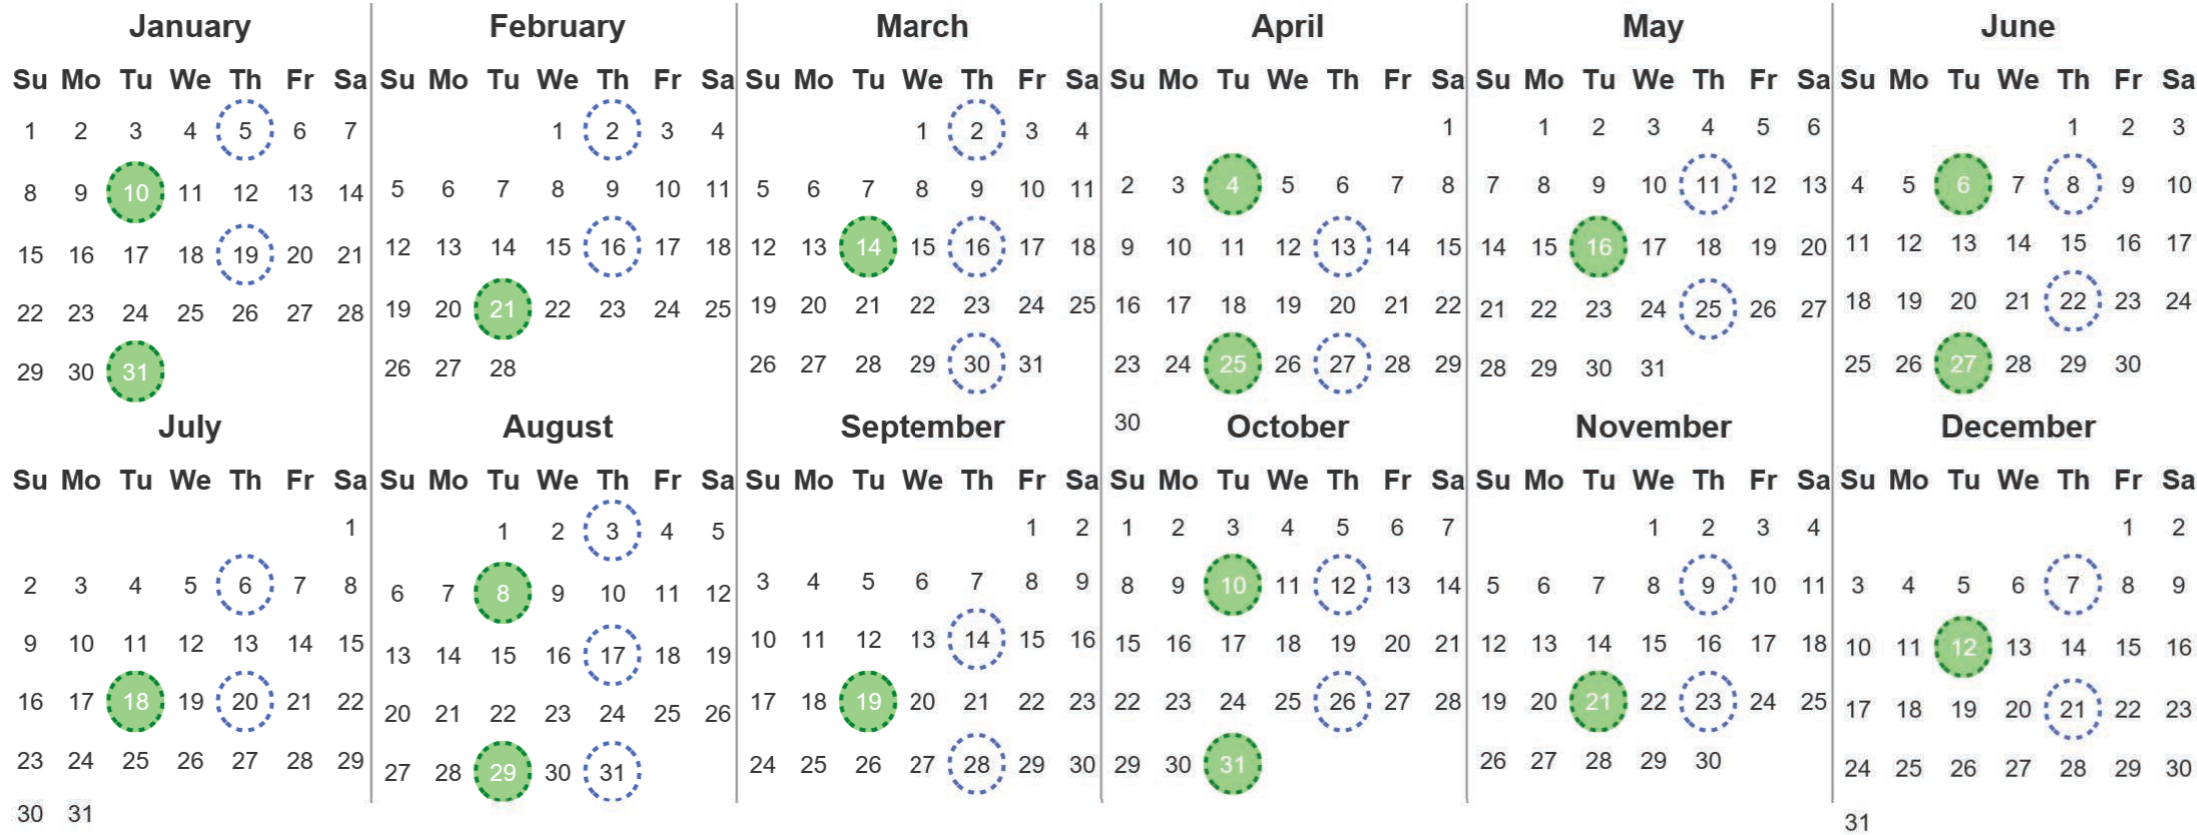

Your waste and recycling collection dates for **2023**.

Non-recyclable Bin
Only for items that cannot be recycled

Recycling Bin
Paper, card & cardboard • Plastic bottles, pots, tubs & trays • Tins, cans & empty aerosols • Cartons

Please place your bins out for collection **by 7.00am** on your collection day.

Festive Collections
Check local press or website for details