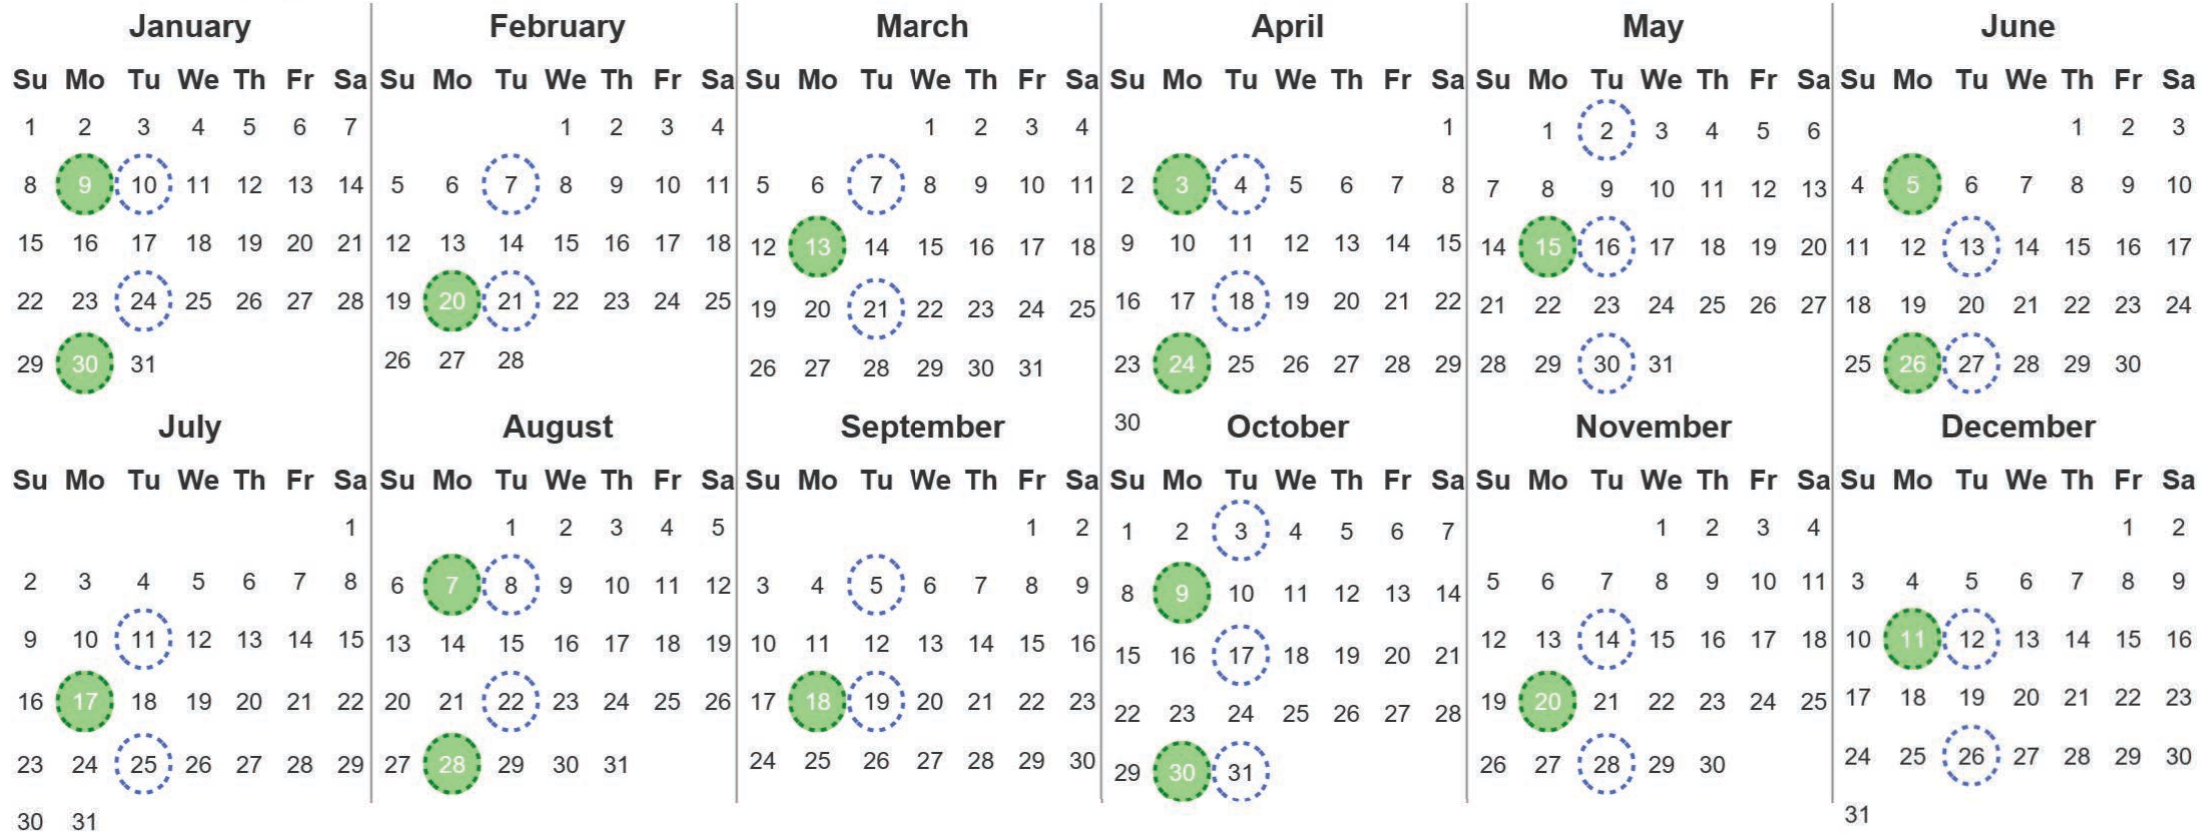

Your waste and recycling collection dates for **2023**.

	Non-recyclable Bin Only for items that cannot be recycled		Recycling Bin Paper, card & cardboard • Plastic bottles, pots, tubs & trays • Tins, cans & empty aerosols • Cartons
---	---	---	---

Please place your bins out for collection **by 7.00am** on your collection day.

					Festive Collections Check local press or website for details
---	---	---	---	---	--

Calendar Reference: ISL_3