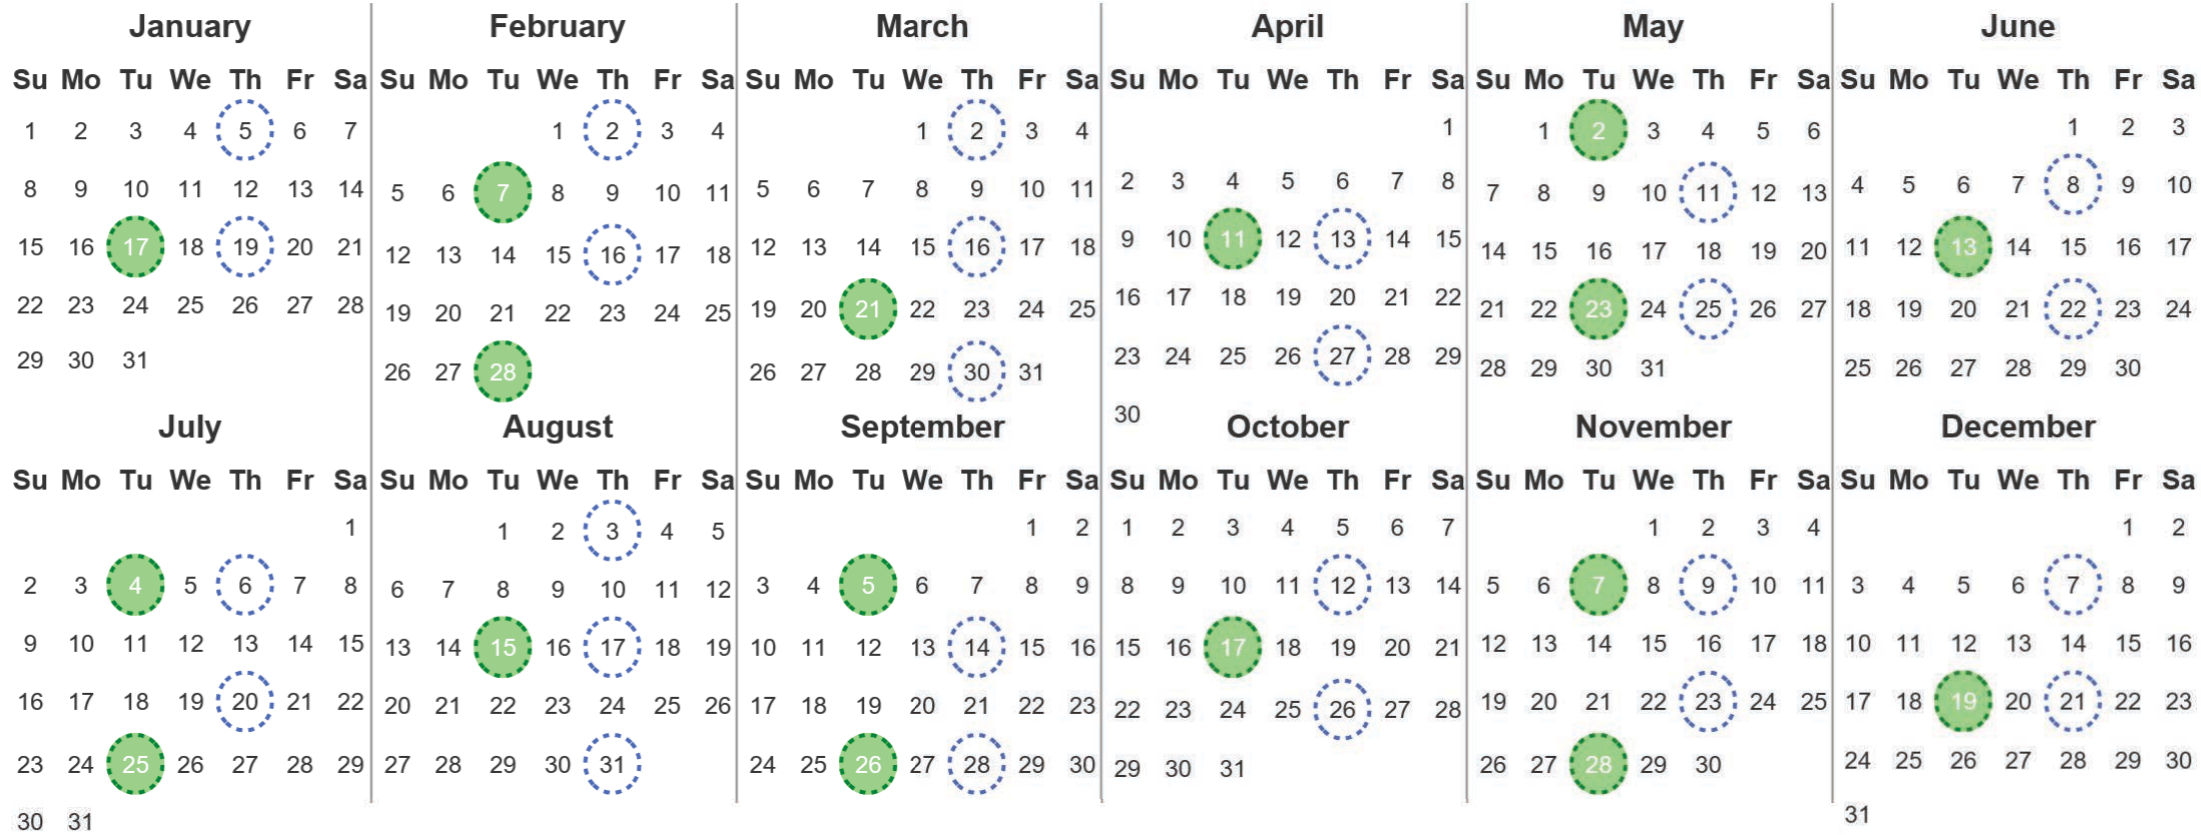

Your waste and recycling collection dates for **2023**.

	<b>Non-recyclable Bin</b> Only for items that cannot be recycled		<b>Recycling Bin</b> Paper, card & cardboard • Plastic bottles, pots, tubs & trays • Tins, cans & empty aerosols • Cartons
---	---	---	---

Please place your bins out for collection **by 7.00am on your collection day.**

				<b>Festive Collections</b> Check local press or website for details
---	---	---	---	--

Calendar Reference: ISL\_13