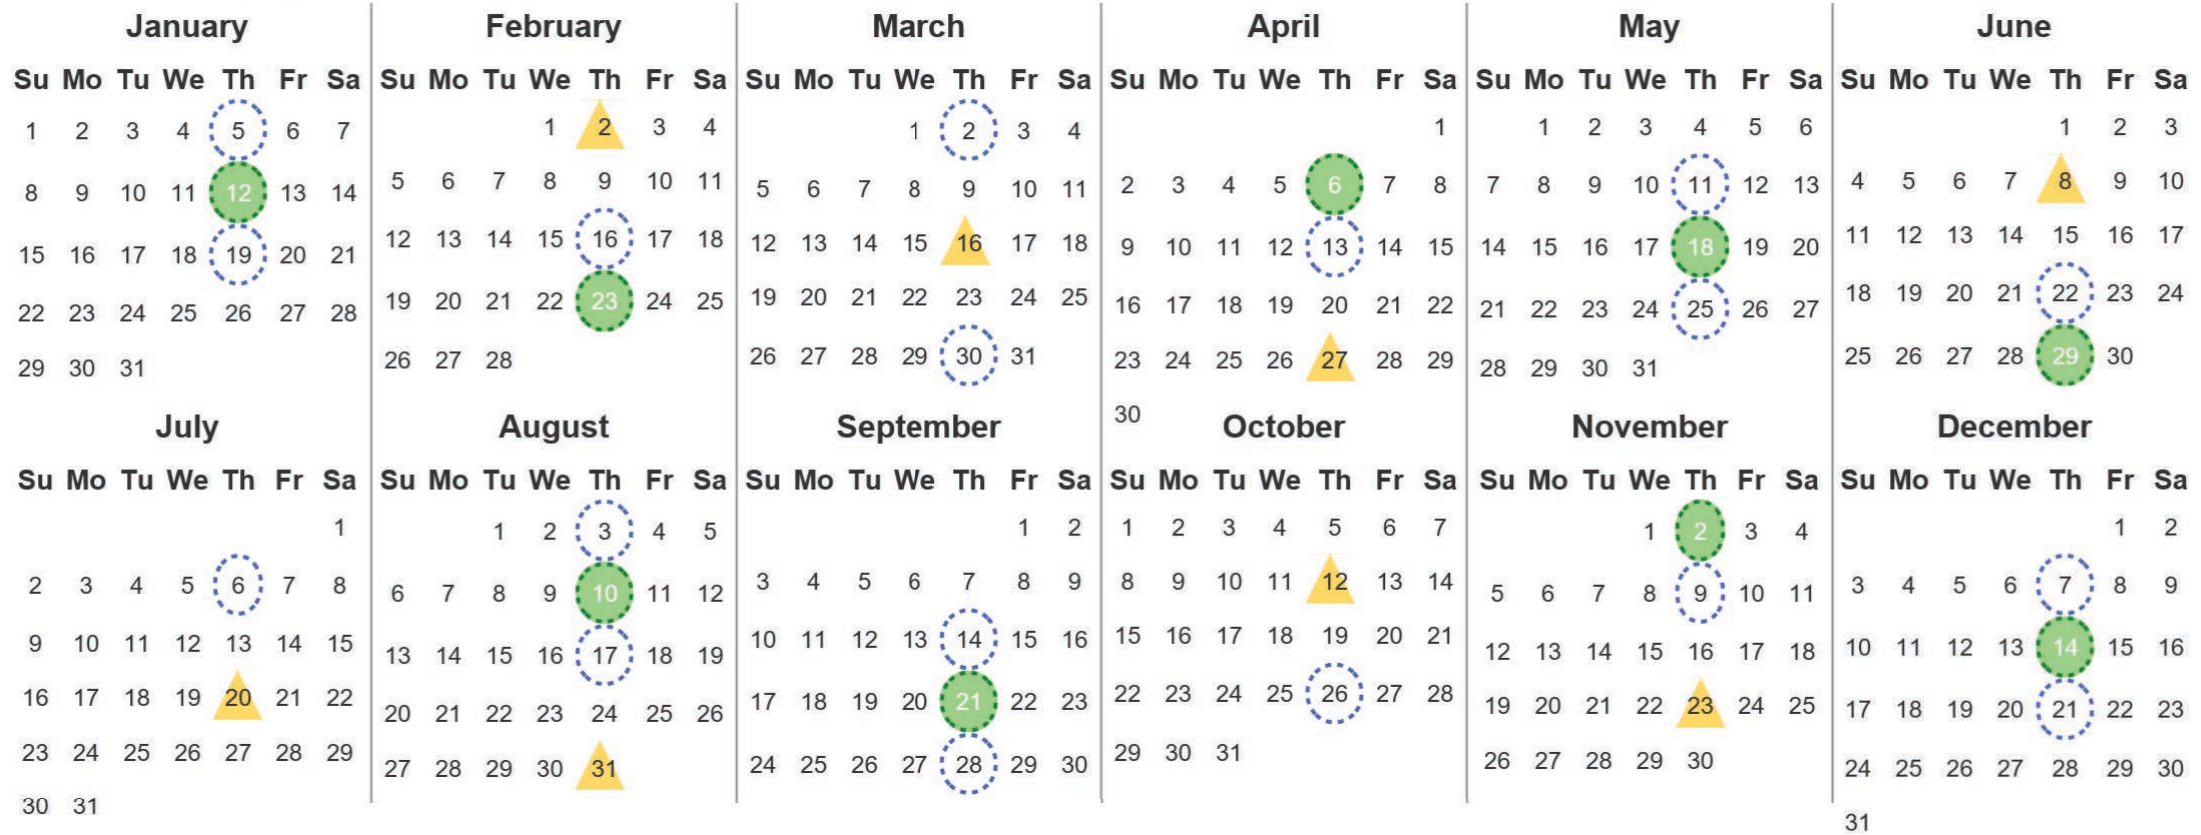

Your waste and recycling collection dates for 2023.

Non-recyclable Bin
Only for items that cannot be recycled

Recycling Bin
Paper, card & cardboard • Plastic bottles, pots, tubs & trays • Tins, cans & empty aerosols • Cartons

Please place your bins out for collection **by 7.00am** on your collection day.

Festive Collections
Check local press or website for details