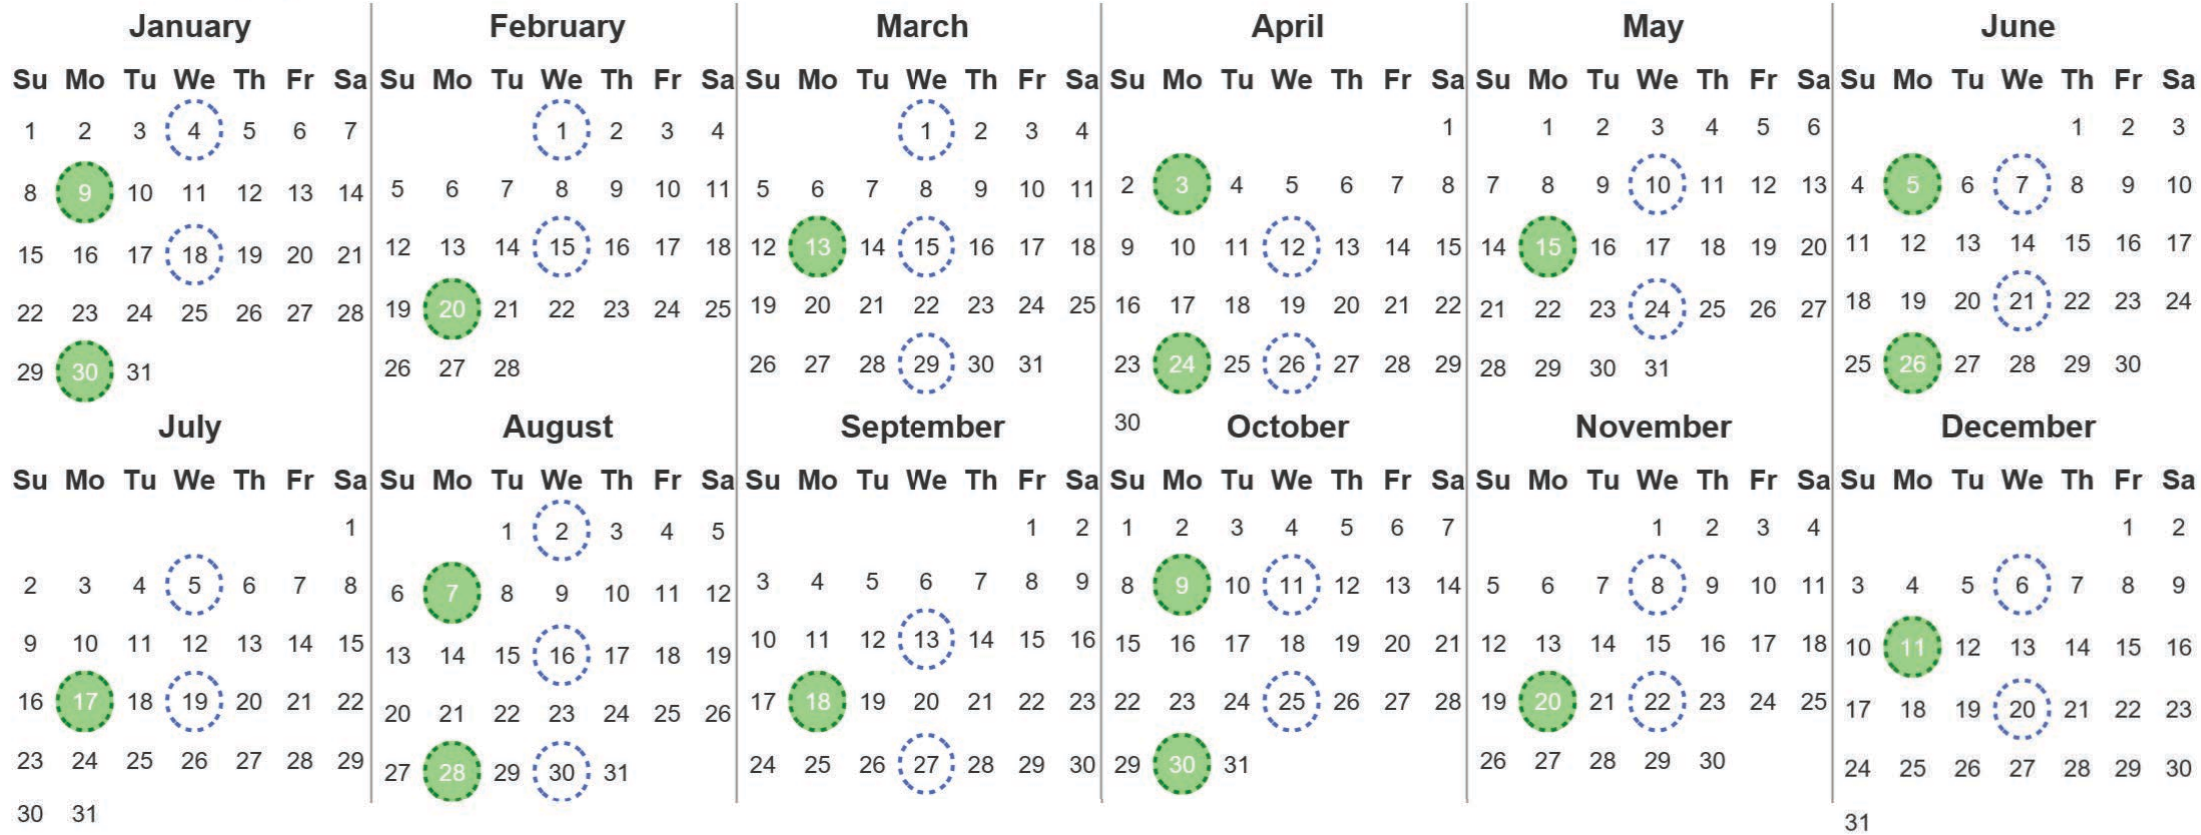

Your waste and recycling collection dates for **2023**.

**Non-recyclable Bin**  
Only for items that cannot be recycled

**Recycling Bin**  
Paper, card & cardboard • Plastic bottles, pots, tubs & trays • Tins, cans & empty aerosols • Cartons

Please place your bins out for collection **by 7.00am** on your collection day.

**Festive Collections**  
Check local press or website for details

Calendar Reference: ISL\_1