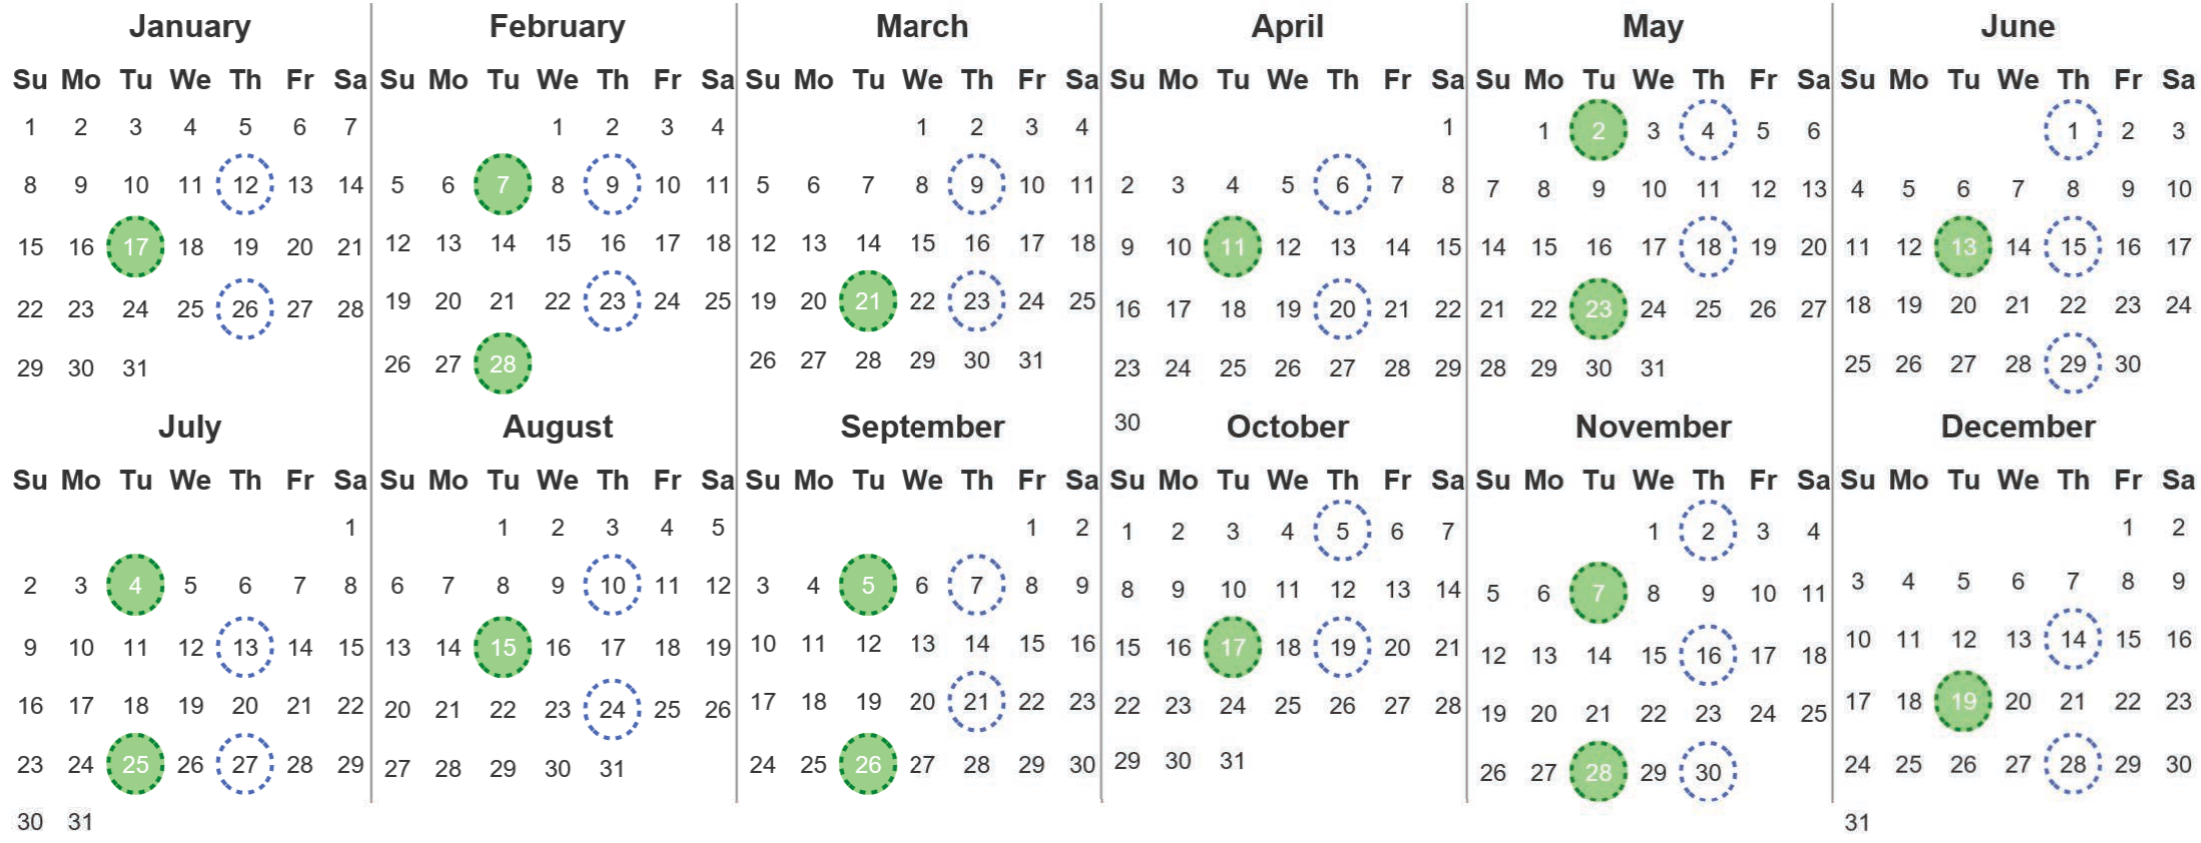

Your waste and recycling collection dates for **2023**.

 Non-recyclable Bin Only for items that cannot be recycled	 Recycling Bin Paper, card & cardboard • Plastic bottles, pots, tubs & trays • Tins, cans & empty aerosols • Cartons
---	---

Please place your bins out for collection **by 6.00am on your collection day.**

 	 	 Festive Collections Check local press or website for details
---	---	--

Calendar Reference: COWLA5