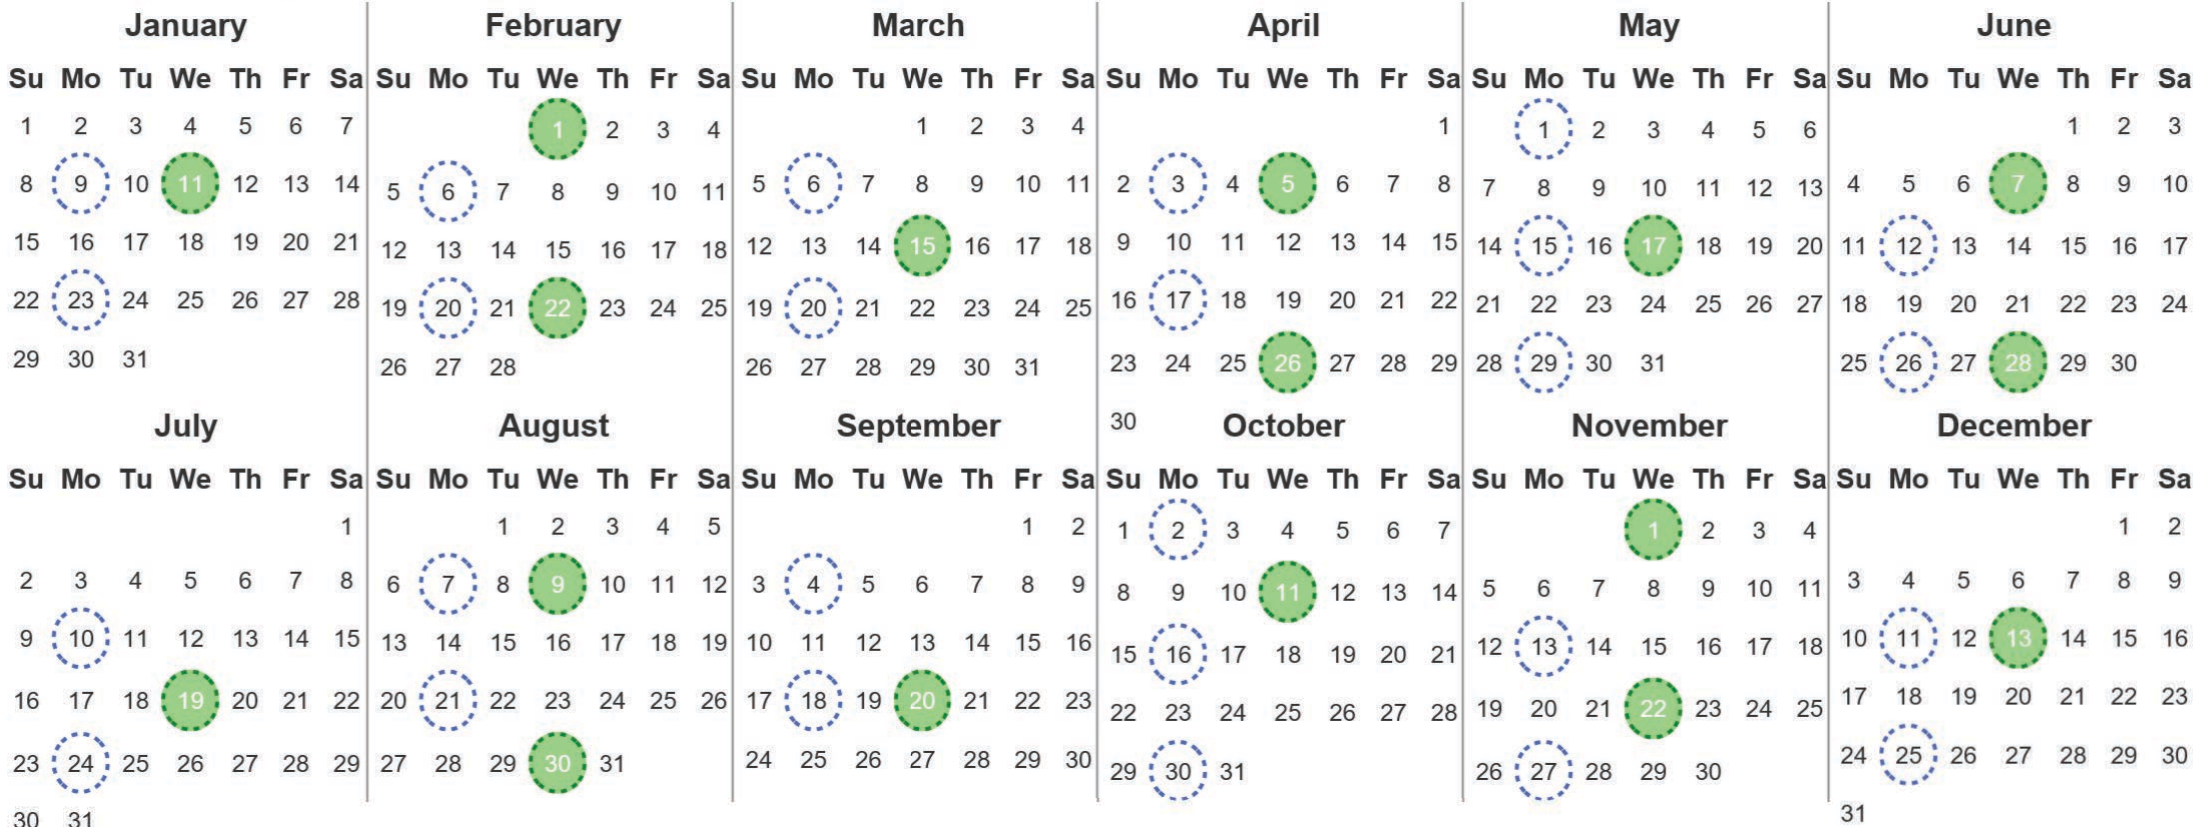

Your waste and recycling collection dates for **2023**.

	Non-recyclable Bin Only for items that cannot be recycled		Recycling Bin Paper, card & cardboard • Plastic bottles, pots, tubs & trays • Tins, cans & empty aerosols • Cartons
---	---	---	---

Please place your bins out for collection **by 6.00am** on your collection day.

					Festive Collections Check local press or website for details
---	---	---	---	---	--