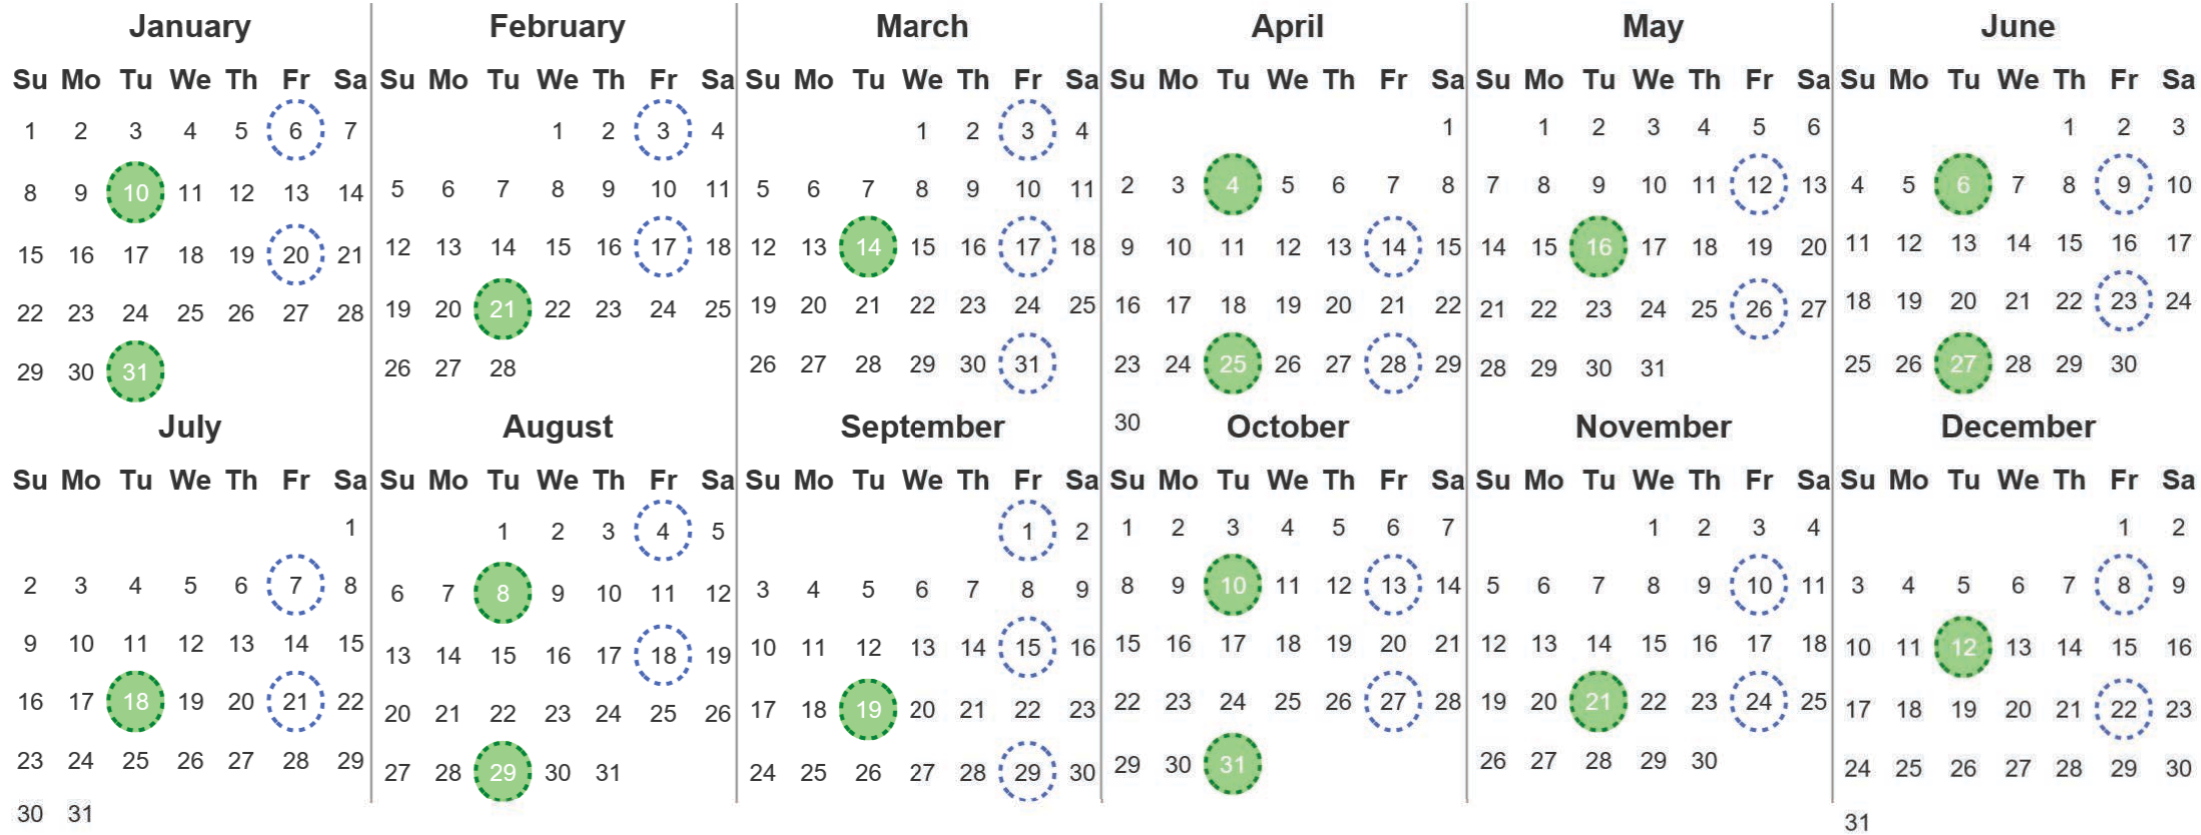

Your waste and recycling collection dates for **2023**.

	Non-recyclable Bin Only for items that cannot be recycled		Recycling Bin Paper, card & cardboard • Plastic bottles, pots, tubs & trays • Tins, cans & empty aerosols • Cartons
---	---	---	---

Please place your bins out for collection **by 6.00am** on your collection day.

				Festive Collections Check local press or website for details
---	---	---	---	--

Calendar Reference: COWLA3