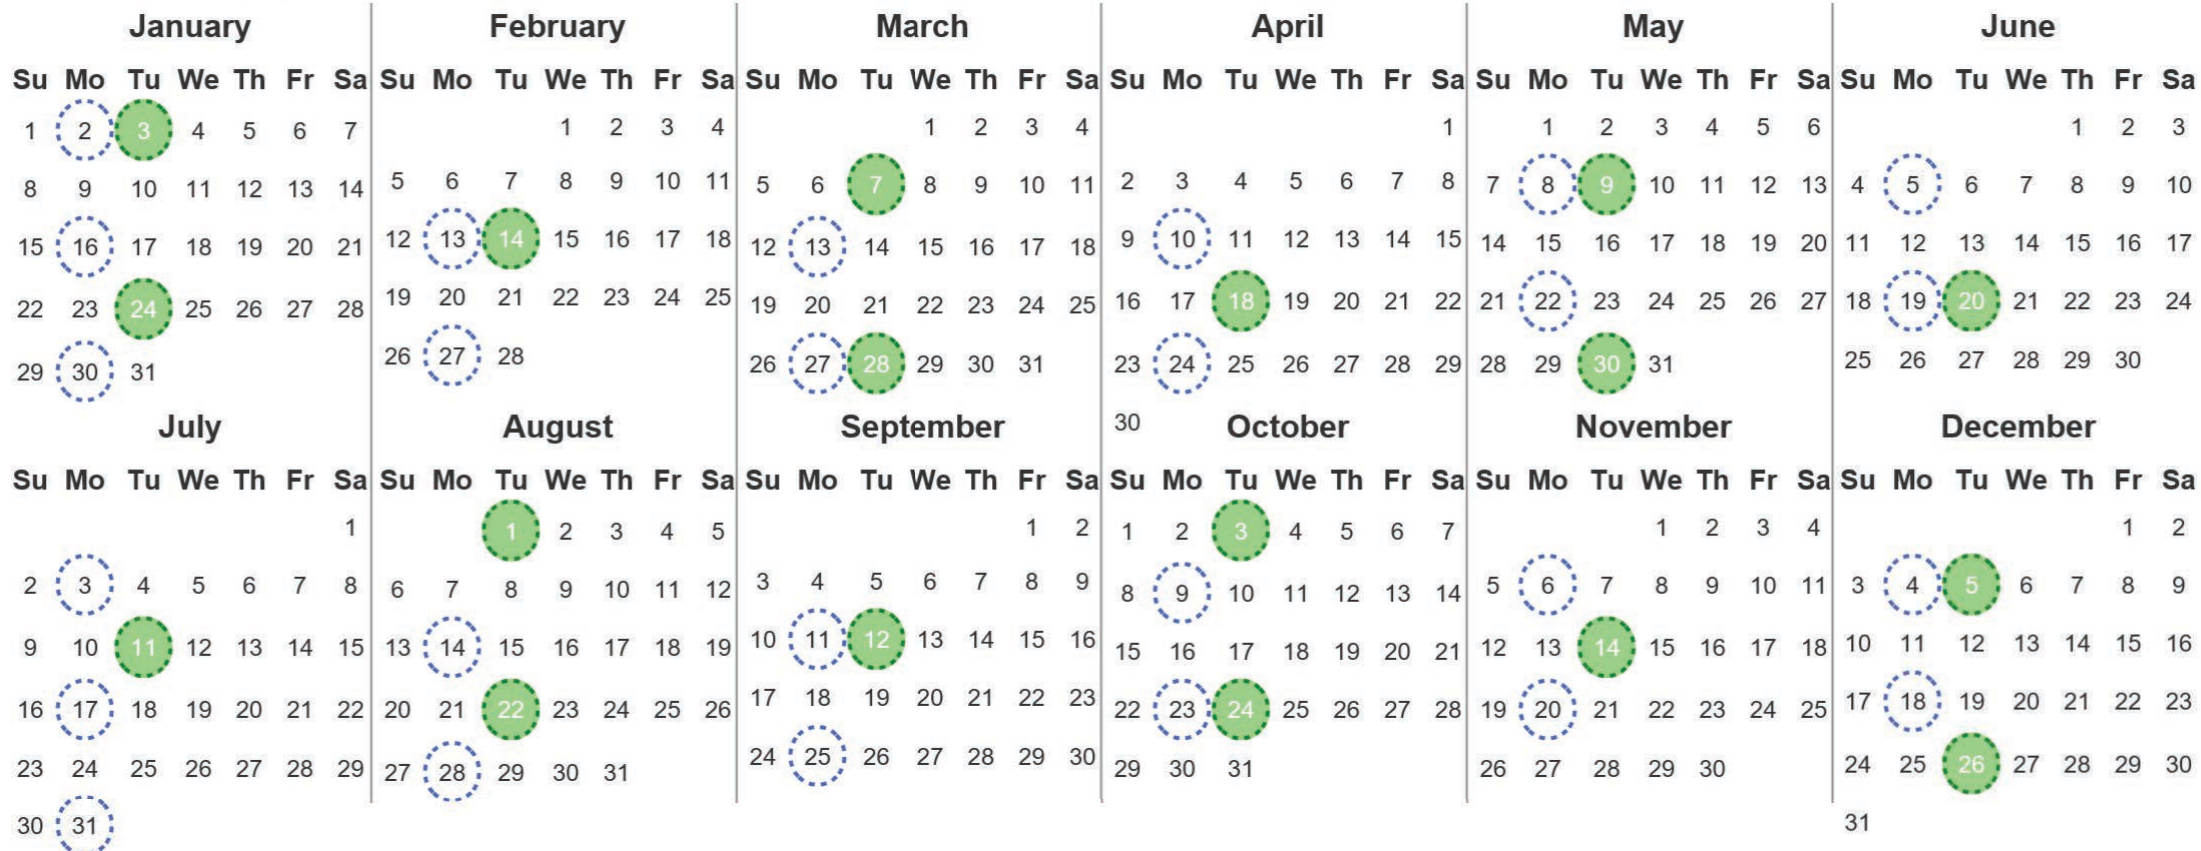

Your waste and recycling collection dates for **2023**.

| | |
|---|---|
|  Non-recyclable Bin Only for items that cannot be recycled |  Recycling Bin Paper, card & cardboard • Plastic bottles, pots, tubs & trays • Tins, cans & empty aerosols • Cartons |
|---|---|

Please place your bins out for collection **by 6.00am on your collection day.**

| | | |
|---|---|--|
|   |   |  Festive Collections Check local press or website for details |
|---|---|--|

Calendar Reference: COWLA1