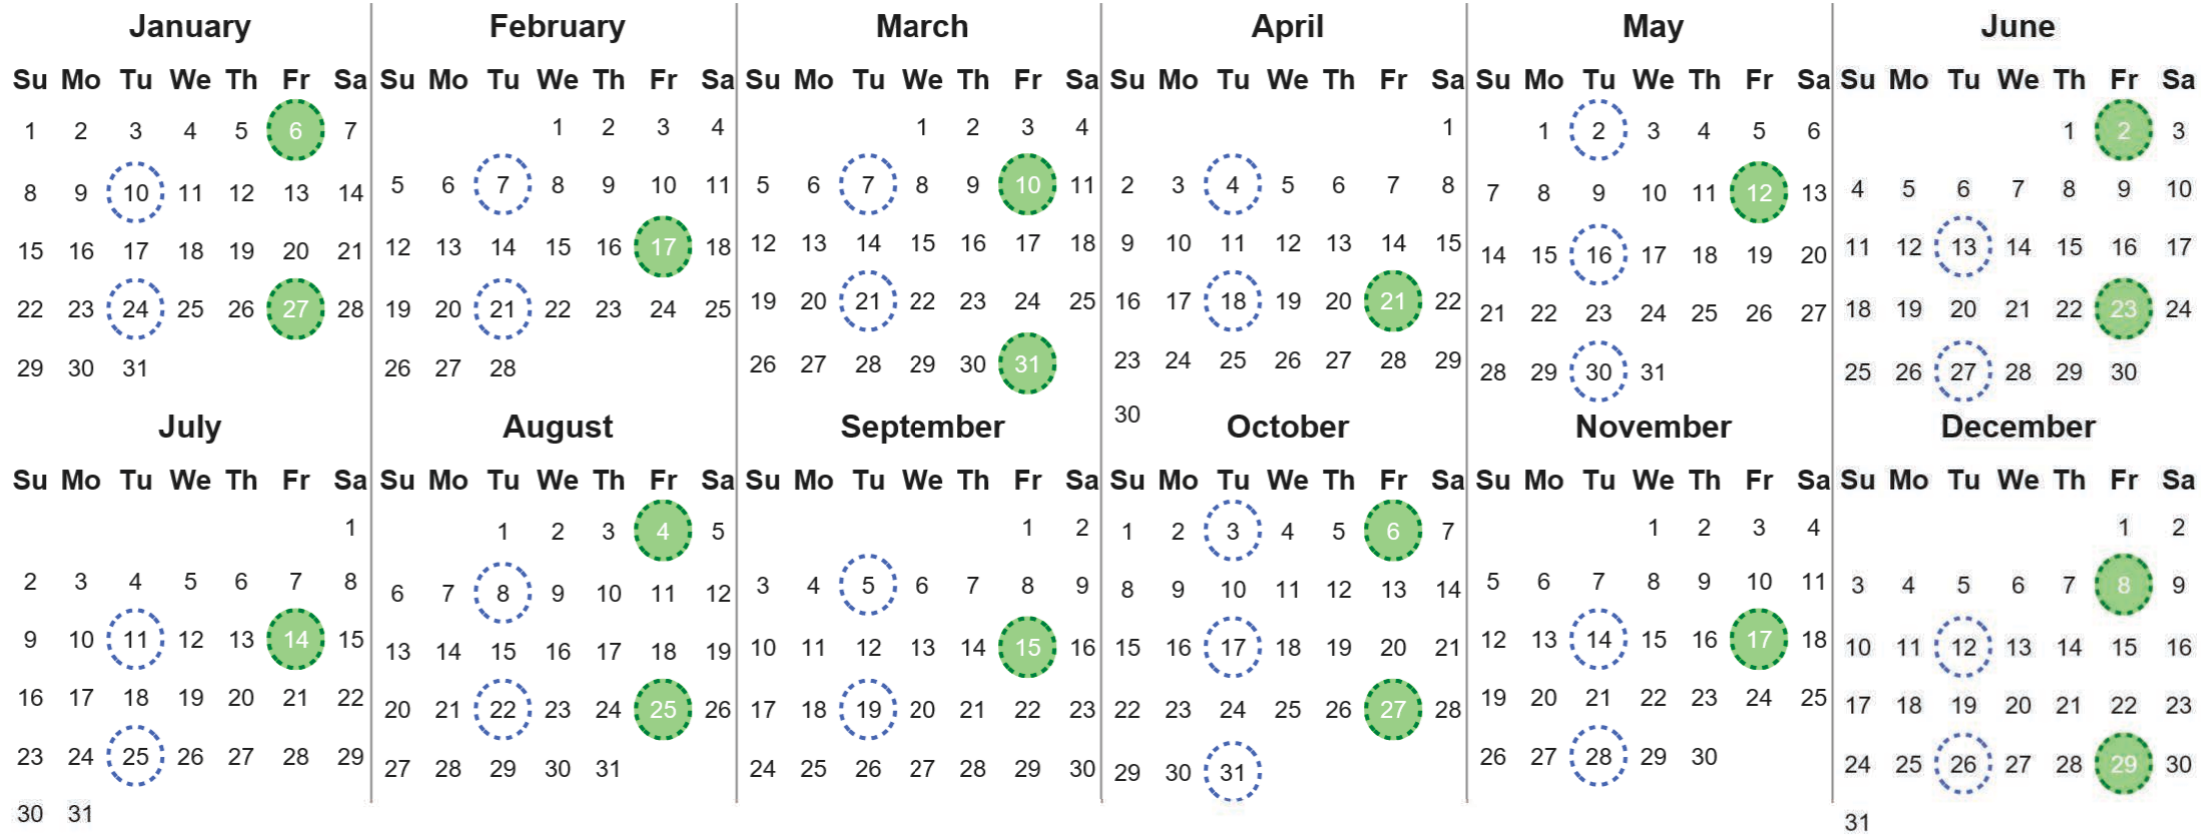

Your waste and recycling collection dates for 2023.

 Non-recyclable Bin Only for items that cannot be recycled	 Recycling Bin Paper, card & cardboard • Plastic bottles, pots, tubs & trays • Tins, cans & empty aerosols • Cartons
---	---

Please place your bins out for collection **by 6.00am on your collection day.**

 	 	 Festive Collections Check local press or website for details
---	---	--