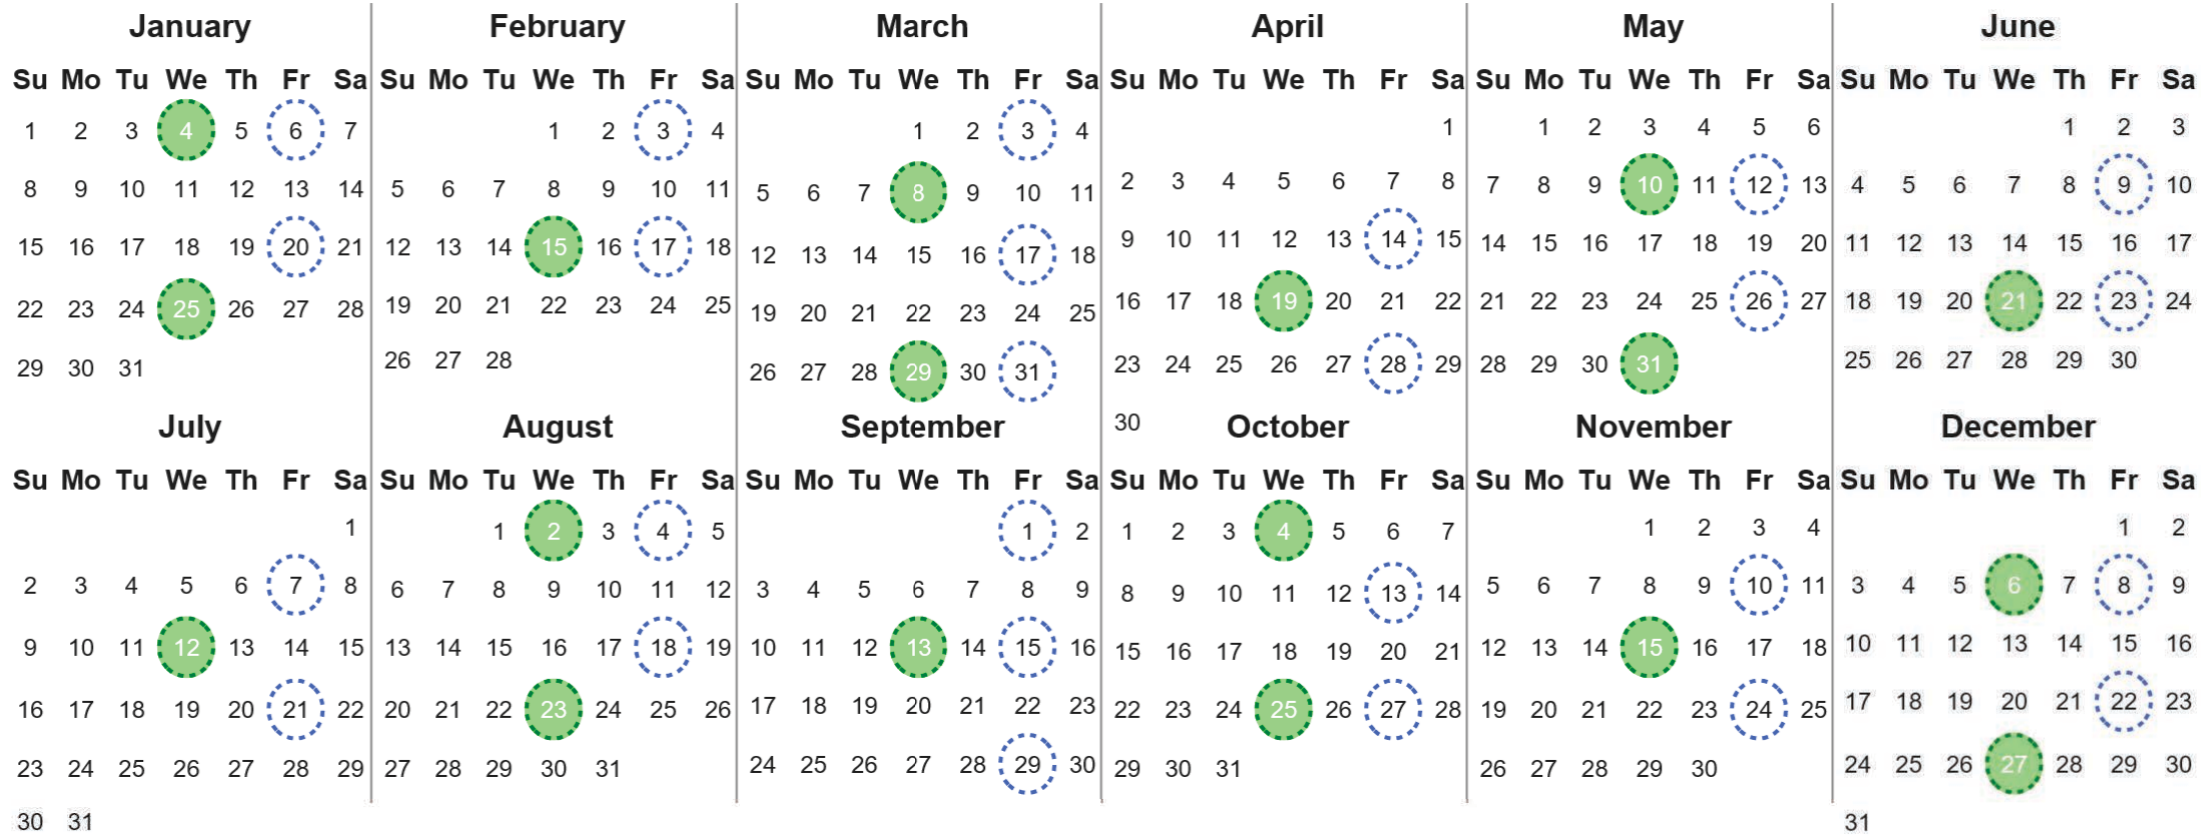

Your waste and recycling collection dates for **2023**.

Non-recyclable Bin
Only for items that cannot be recycled

Recycling Bin
Paper, card & cardboard • Plastic bottles, pots, tubs & trays • Tins, cans & empty aerosols • Cartons

Please place your bins out for collection **by 6.00am on your collection day.**

Festive Collections
Check local press or website for details