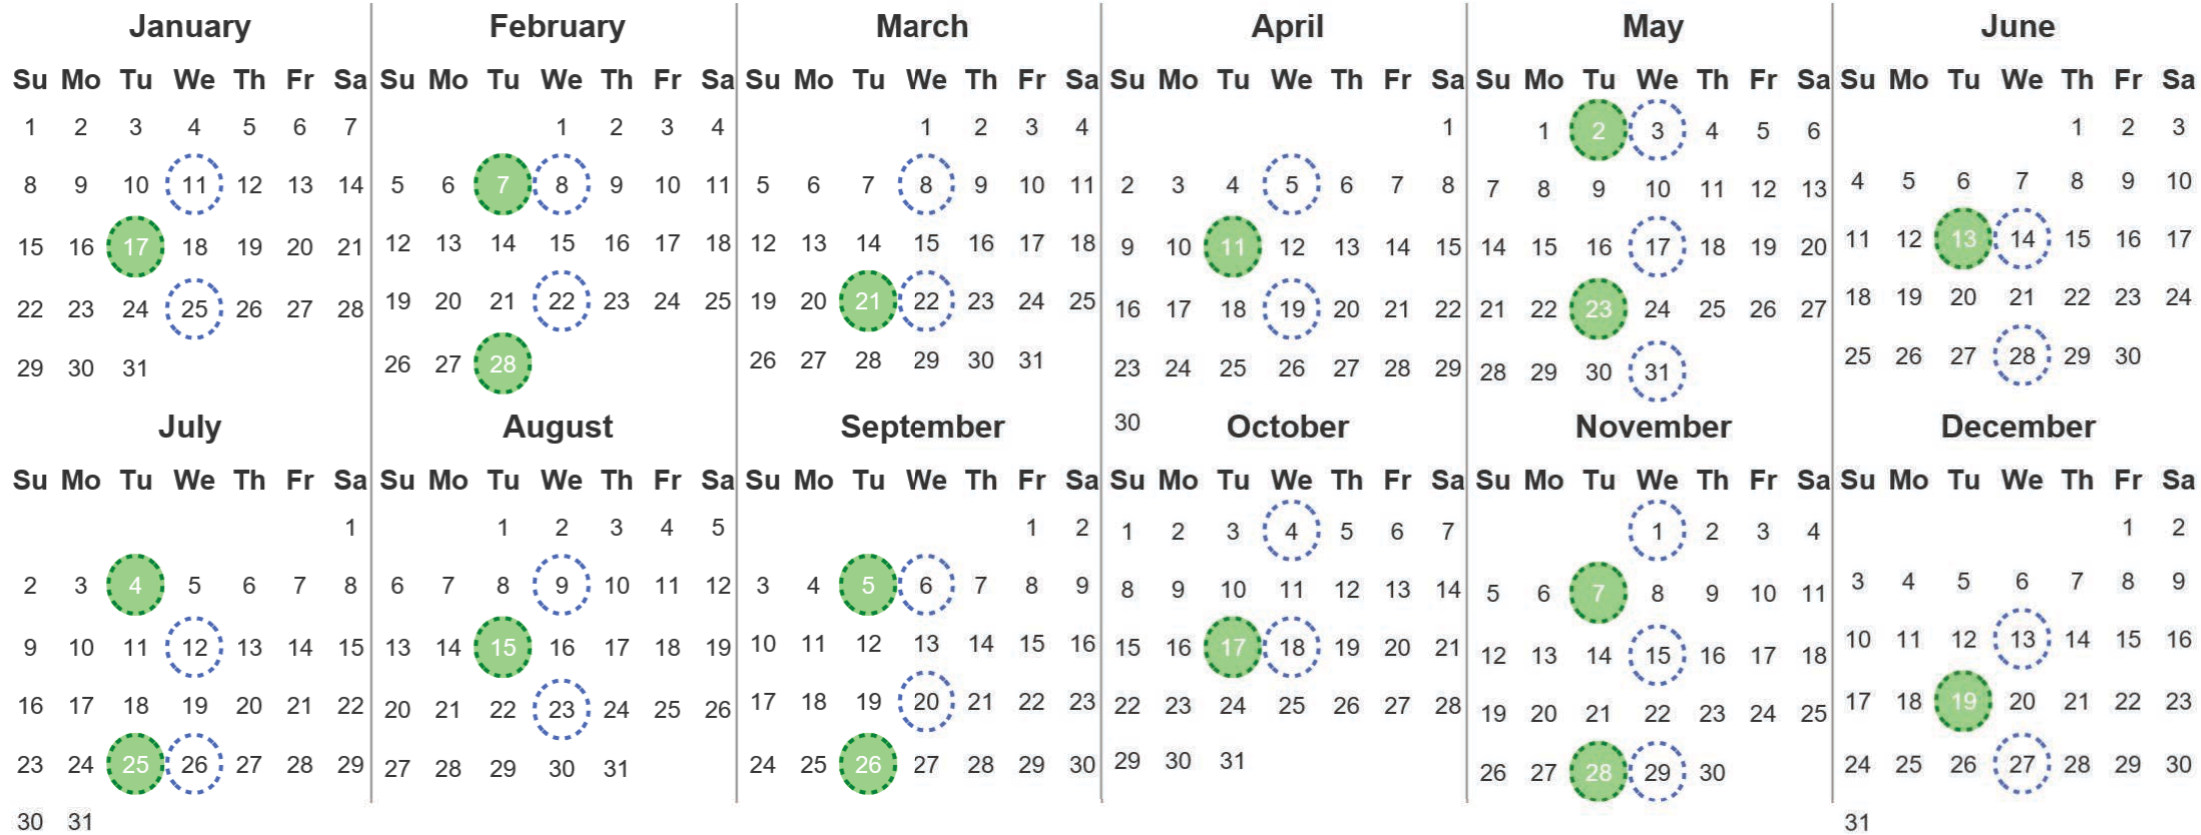

Your waste and recycling collection dates for **2023**.

	<b>Non-recyclable Bin</b> Only for items that cannot be recycled		<b>Recycling Bin</b> Paper, card & cardboard • Plastic bottles, pots, tubs & trays • Tins, cans & empty aerosols • Cartons
---	---	---	---

Please place your bins out for collection **by 6.00am on your collection day.**

				<b>Festive Collections</b> Check local press or website for details
---	---	---	---	--