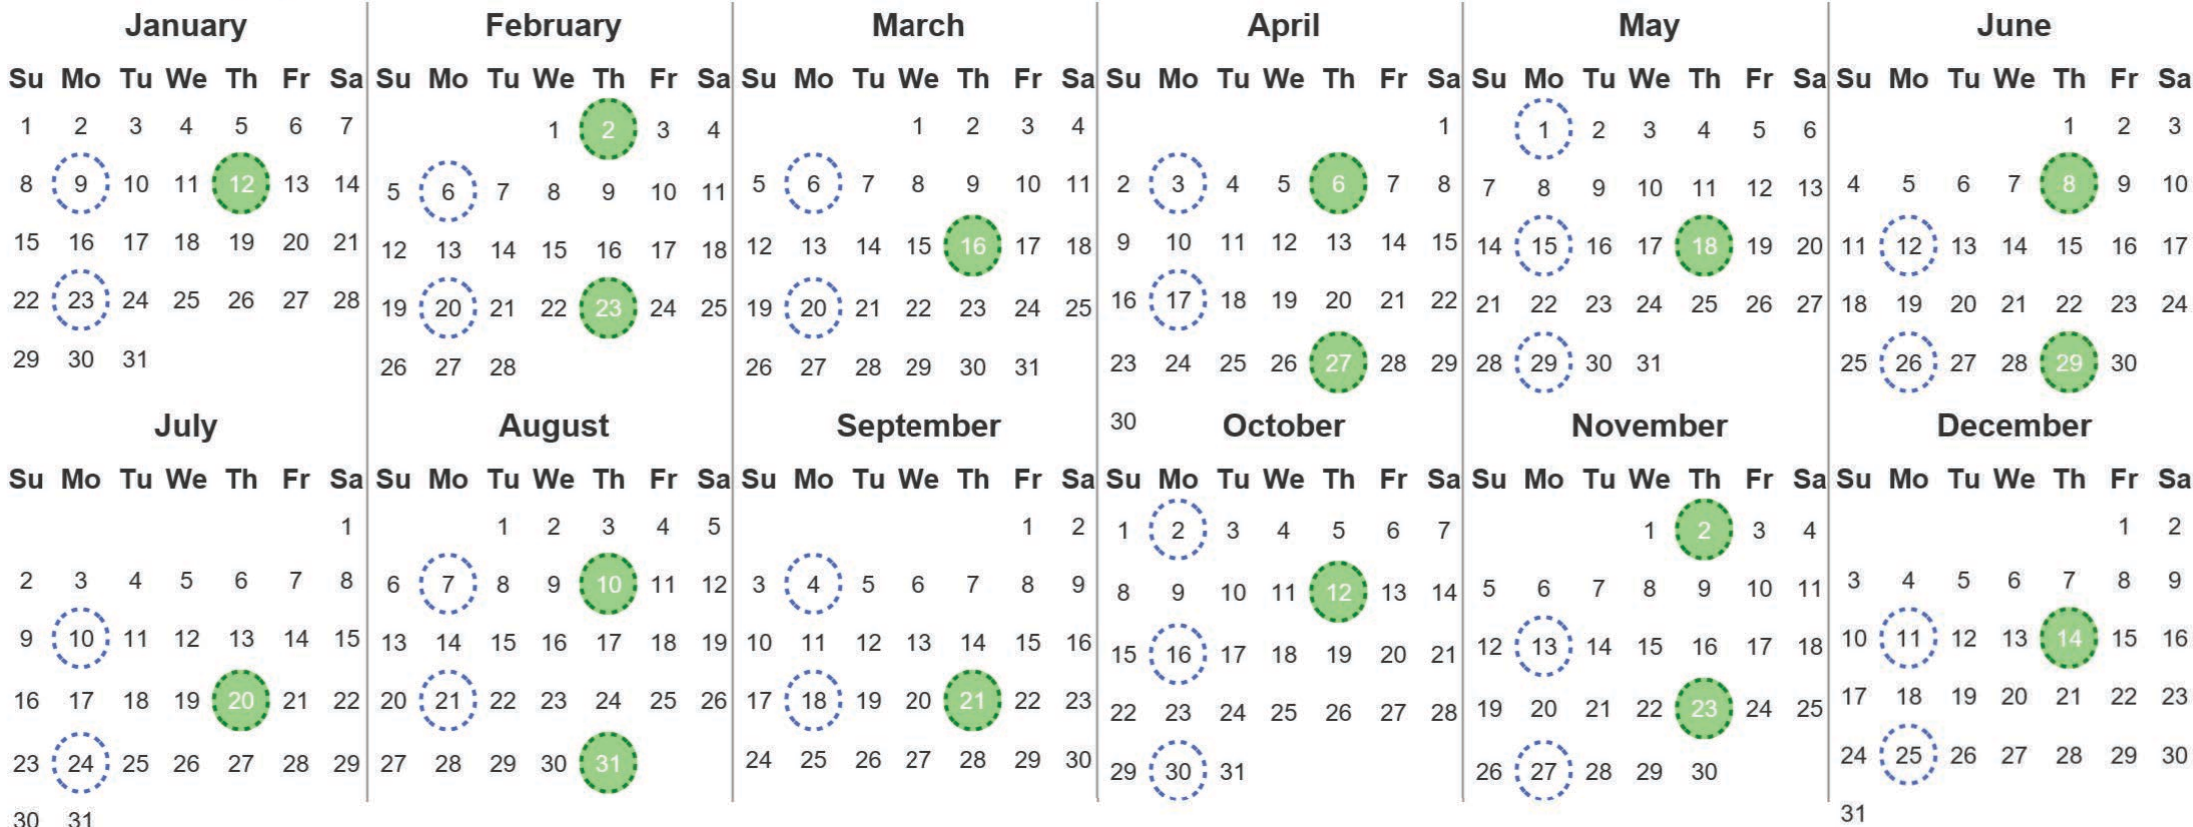

Your waste and recycling collection dates for **2023**.

	Non-recyclable Bin Only for items that cannot be recycled		Recycling Bin Paper, card & cardboard • Plastic bottles, pots, tubs & trays • Tins, cans & empty aerosols • Cartons
---	---	---	---

Please place your bins out for collection **by 6.00am** on your collection day.

					Festive Collections Check local press or website for details
---	---	---	---	---	--