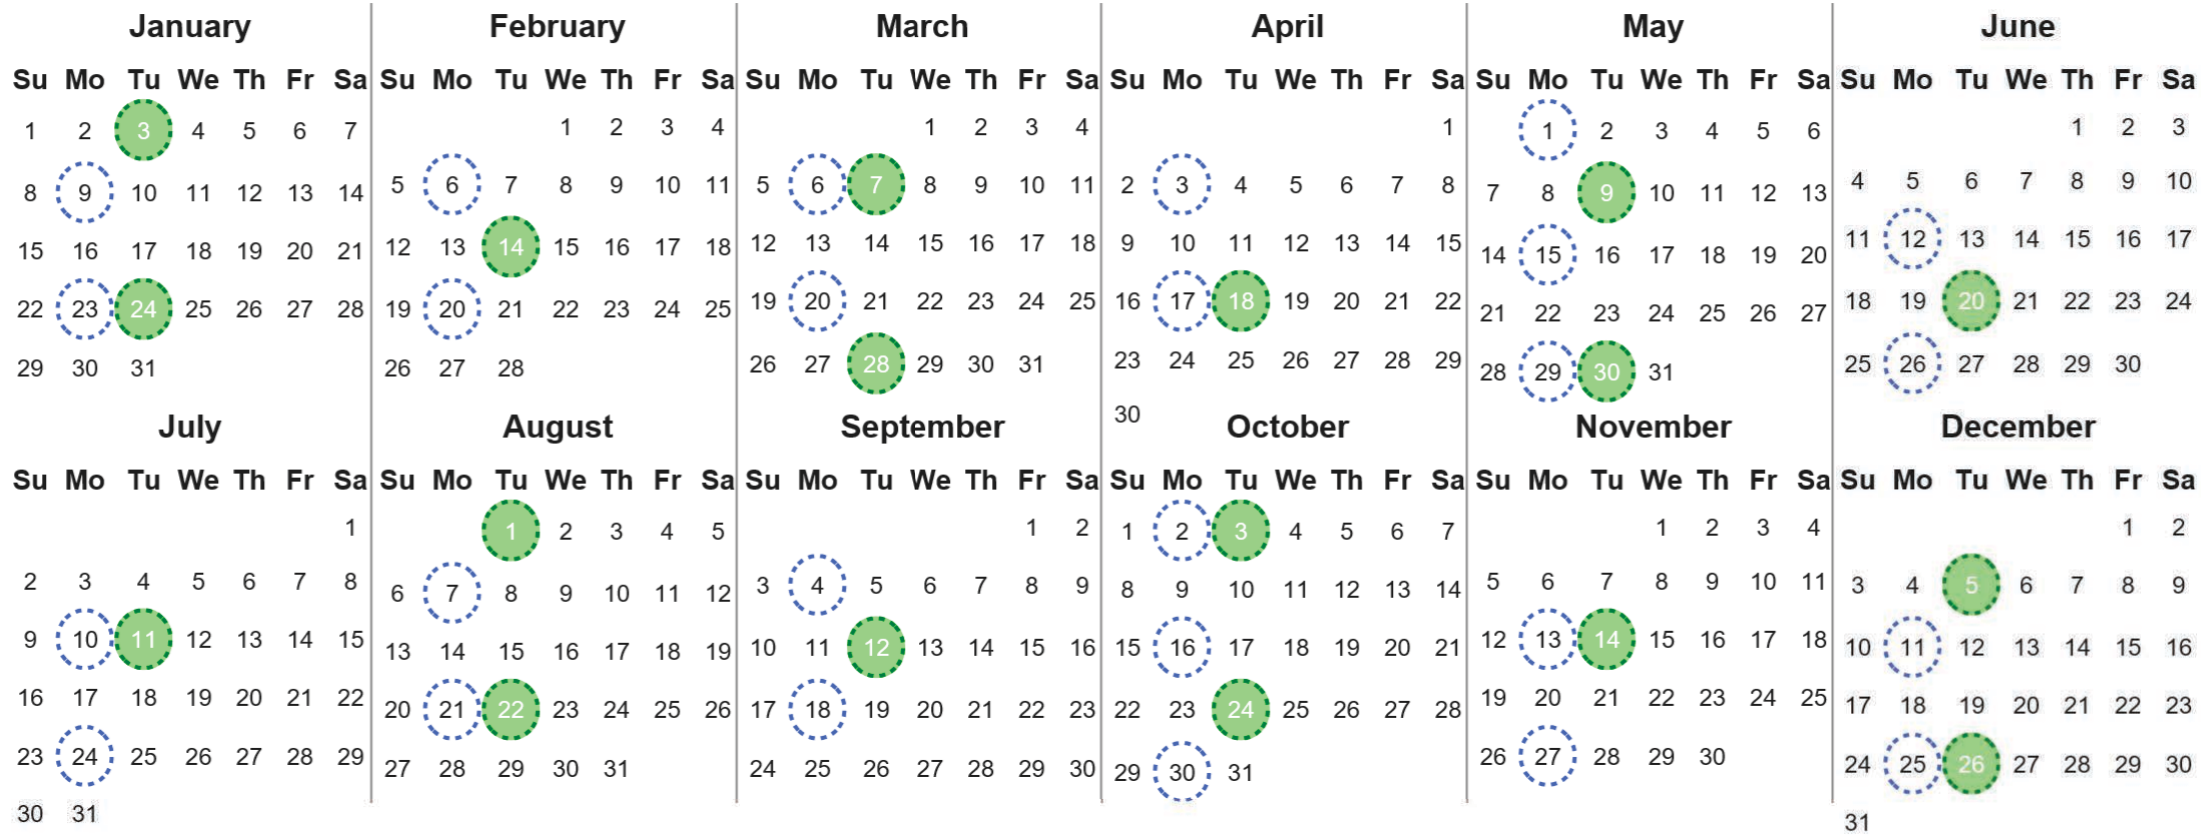

Your waste and recycling collection dates for **2023**.

Non-recyclable Bin
Only for items that cannot be recycled

Recycling Bin
Paper, card & cardboard • Plastic bottles, pots, tubs & trays • Tins, cans & empty aerosols • Cartons

Please place your bins out for collection **by 6.00am on your collection day.**

Festive Collections
Check local press or website for details