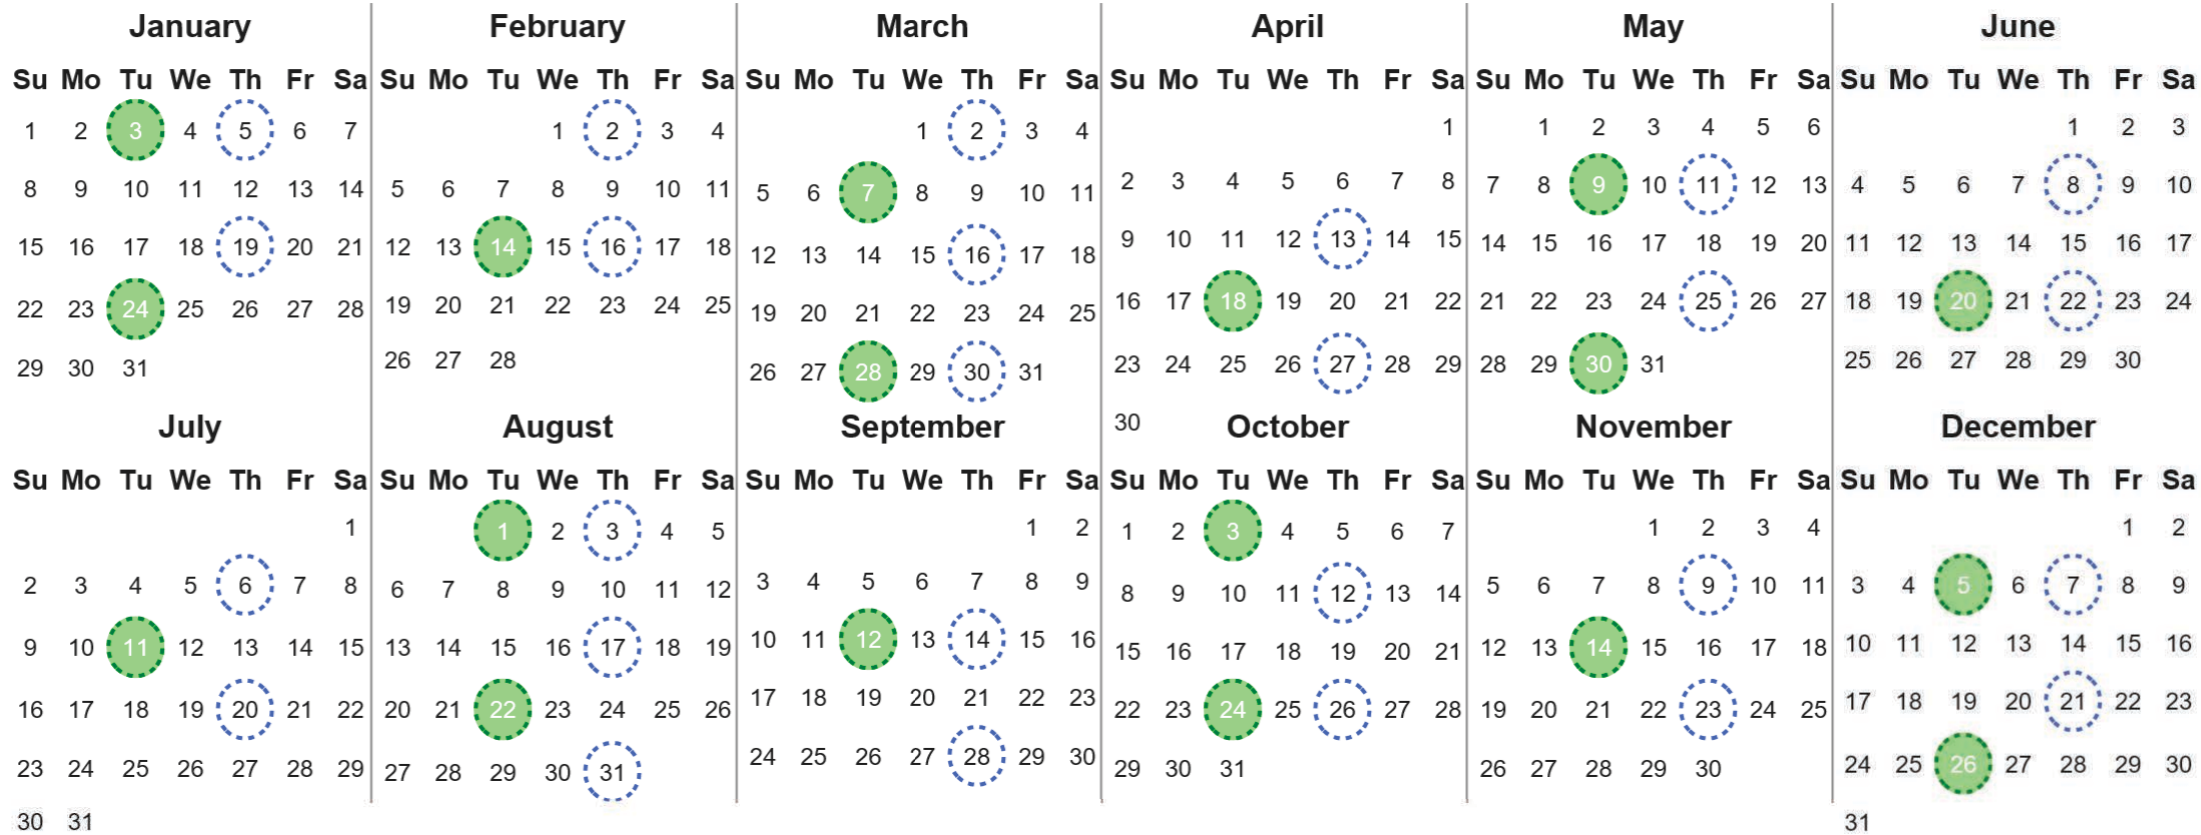

Your waste and recycling collection dates for **2023**.

	Non-recyclable Bin Only for items that cannot be recycled		Recycling Bin Paper, card & cardboard • Plastic bottles, pots, tubs & trays • Tins, cans & empty aerosols • Cartons
---	---	---	---

Please place your bins out for collection **by 6.00AM** on your collection day.

					Festive Collections Check local press or website for details
---	---	---	---	---	--