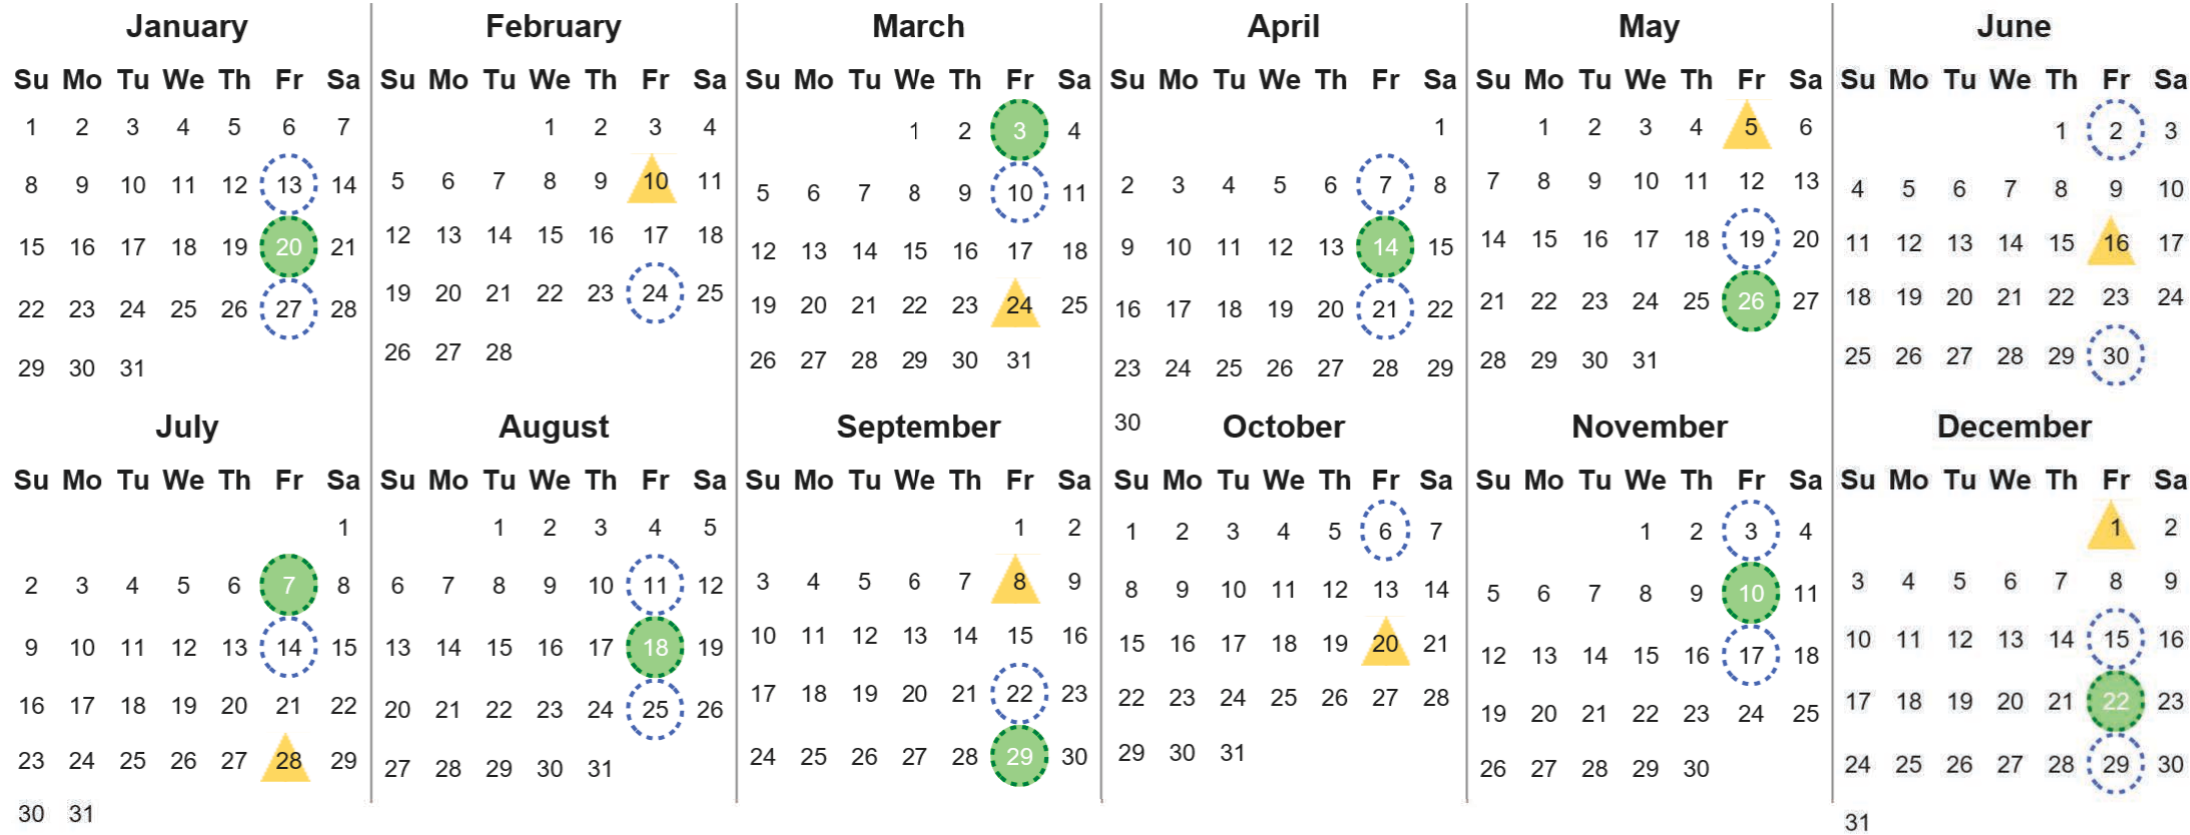

Your waste and recycling collection dates for **2023**.

Non-recyclable Bin
Only for items that cannot be recycled

Recycling Bin
Paper, card & cardboard • Plastic bottles, pots, tubs & trays • Tins, cans & empty aerosols • Cartons

Please place your bins out for collection **by 6.00am on your collection day.**

Festive Collections
Check local press or website for details