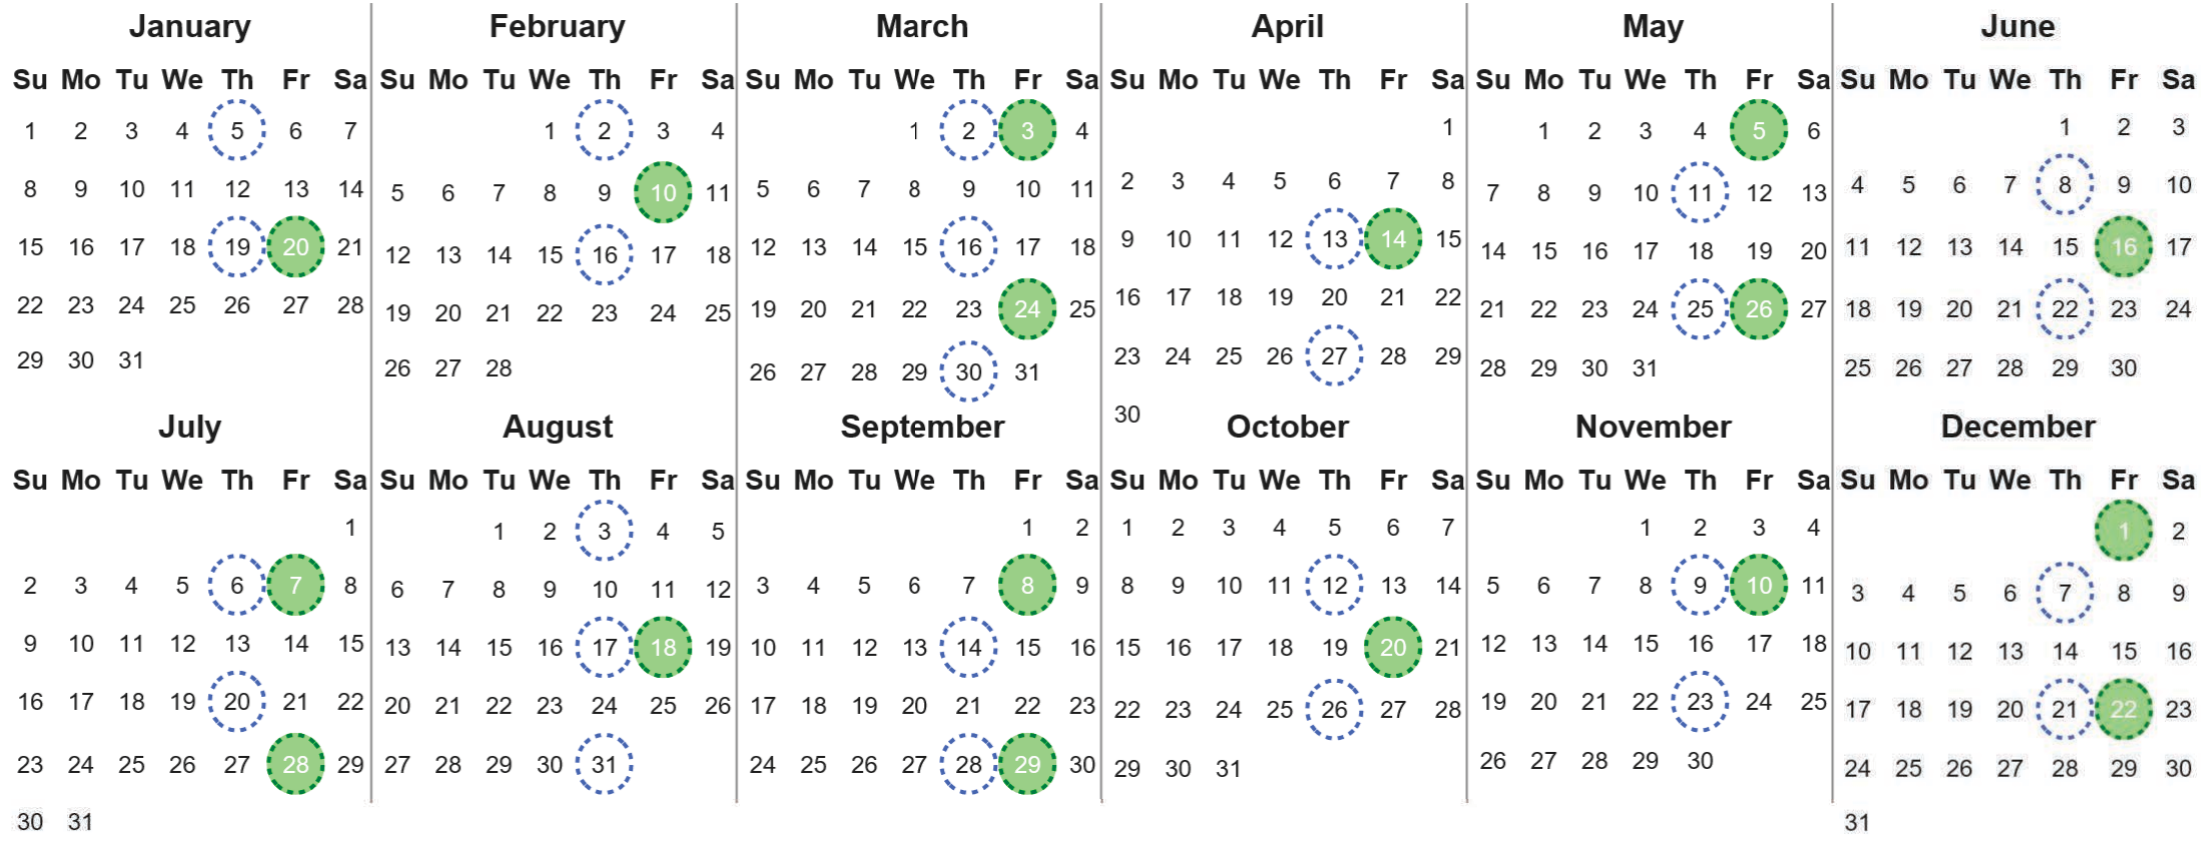

Your waste and recycling collection dates for **2023**.

 Non-recyclable Bin Only for items that cannot be recycled	 Recycling Bin Paper, card & cardboard • Plastic bottles, pots, tubs & trays • Tins, cans & empty aerosols • Cartons
---	---

Please place your bins out for collection by 6.00am on your collection day.

 	 	 Festive Collections Check local press or website for details
---	---	--

Calendar Reference: COW26