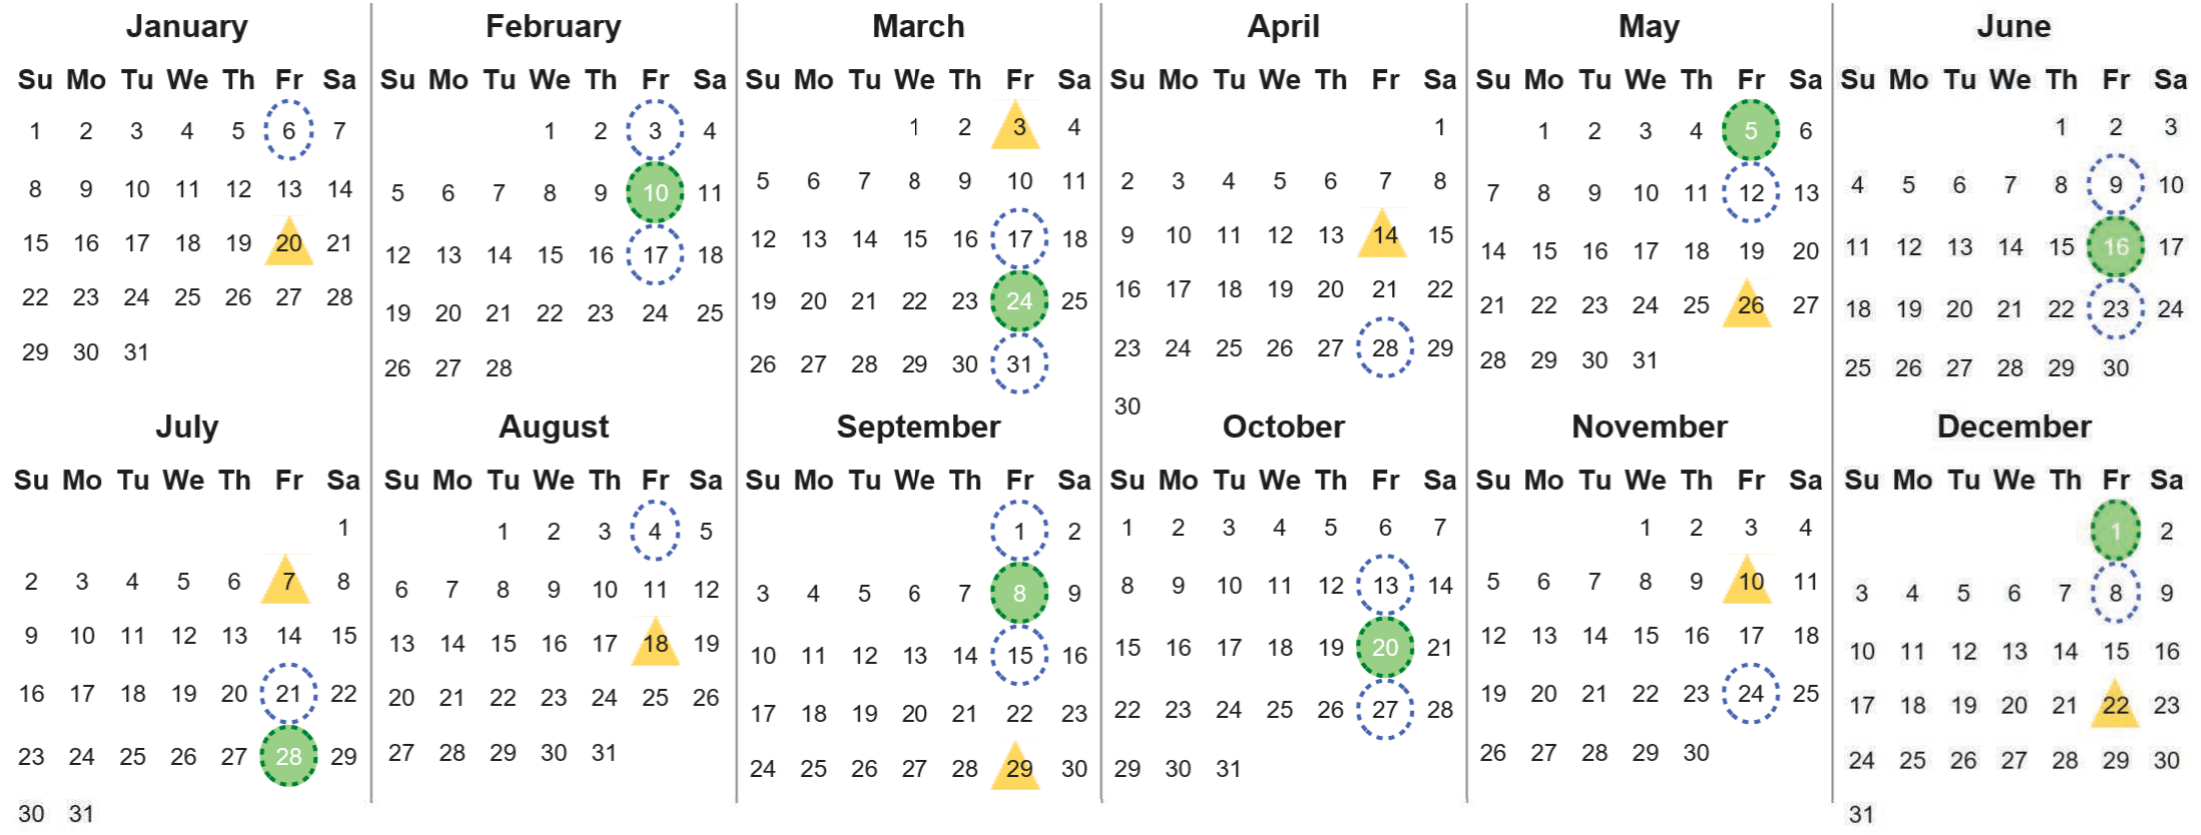

Your waste and recycling collection dates for 2023.

	Non-recyclable Bin Only for items that cannot be recycled		Recycling Bin Paper, card & cardboard • Plastic bottles, pots, tubs & trays • Tins, cans & empty aerosols • Cartons
---	---	---	---

Please place your bins out for collection **by 6.00am on your collection day.**

								Festive Collections Check local press or website for details
---	---	---	---	---	---	---	--	--