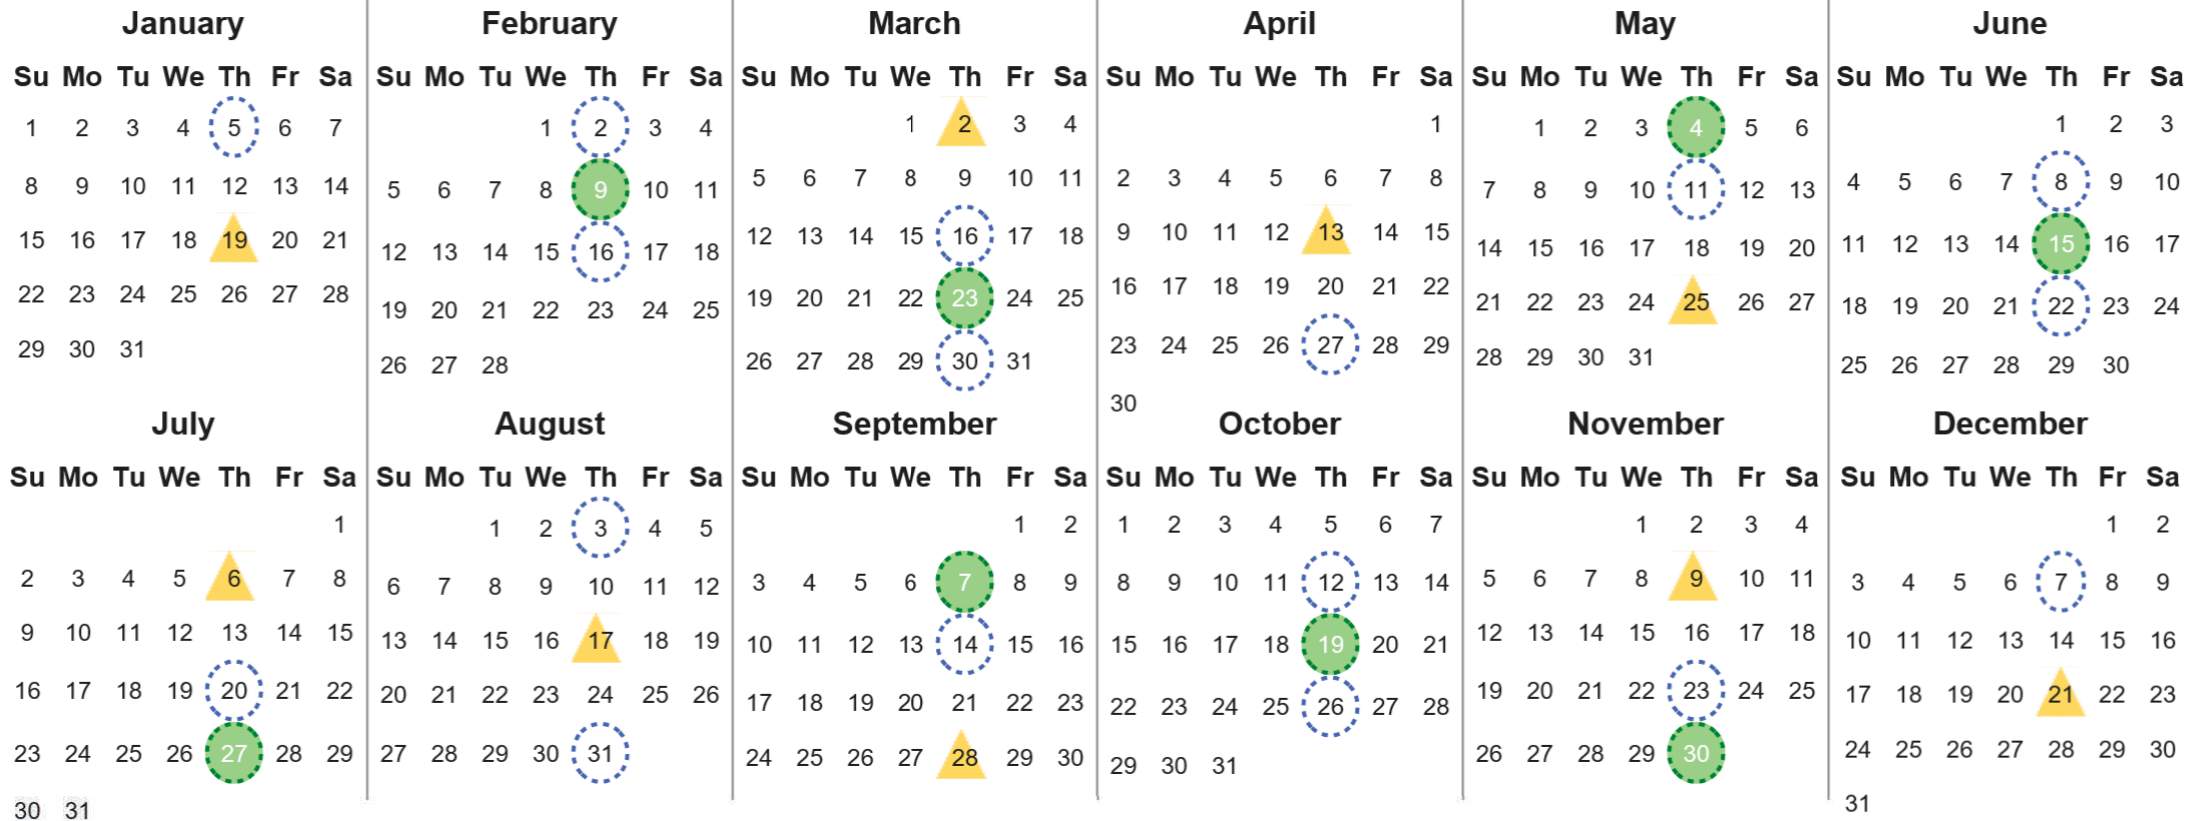

Your waste and recycling collection dates for **2023**.

	<b>Non-recyclable Bin</b> Only for items that cannot be recycled		<b>Recycling Bin</b> Paper, card & cardboard • Plastic bottles, pots, tubs & trays • Tins, cans & empty aerosols • Cartons
---	---	---	---

Please place your bins out for collection **by 6.00am on your collection day.**

								<b>Festive Collections</b> Check local press or website for details
---	---	---	---	---	---	---	--	--