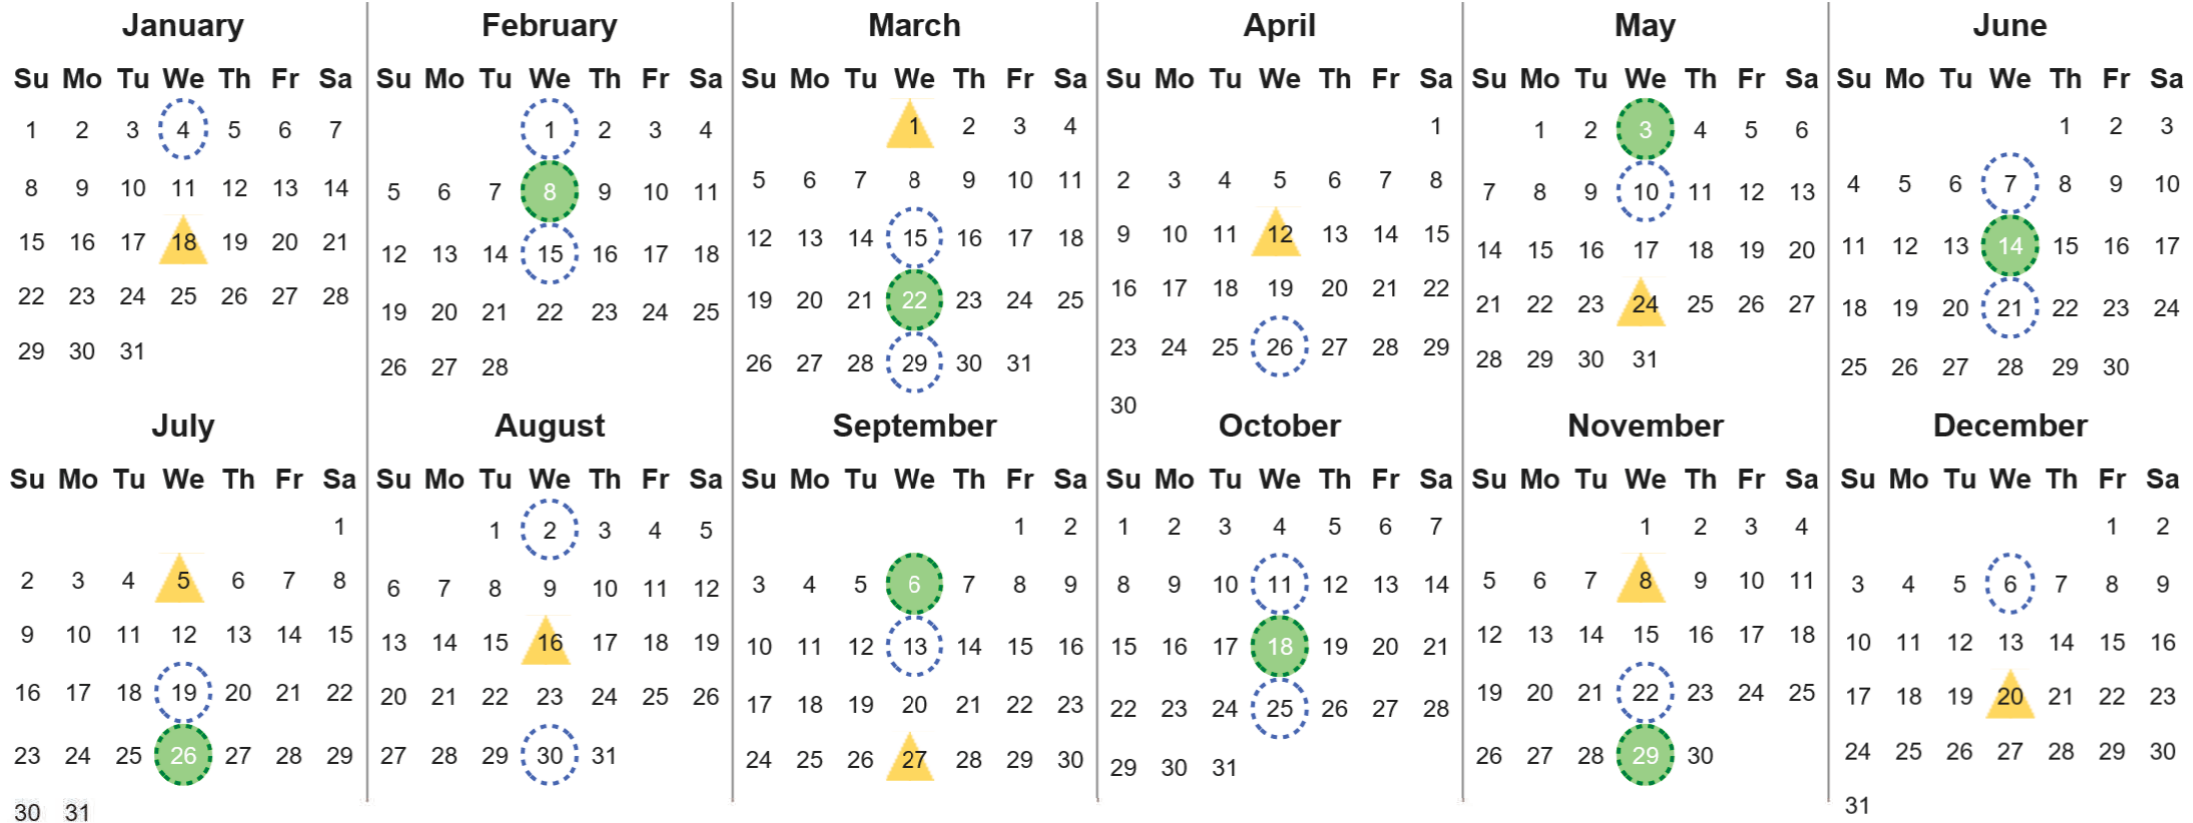

Your waste and recycling collection dates for **2023**.

	Non-recyclable Bin Only for items that cannot be recycled		Recycling Bin Paper, card & cardboard • Plastic bottles, pots, tubs & trays • Tins, cans & empty aerosols • Cartons
---	---	---	---

Please place your bins out for collection **by 6.00am on your collection day.**

						
---	---	---	---	---	---	---

	Festive Collections Check local press or website for details
--	--

Calendar Reference: COW22