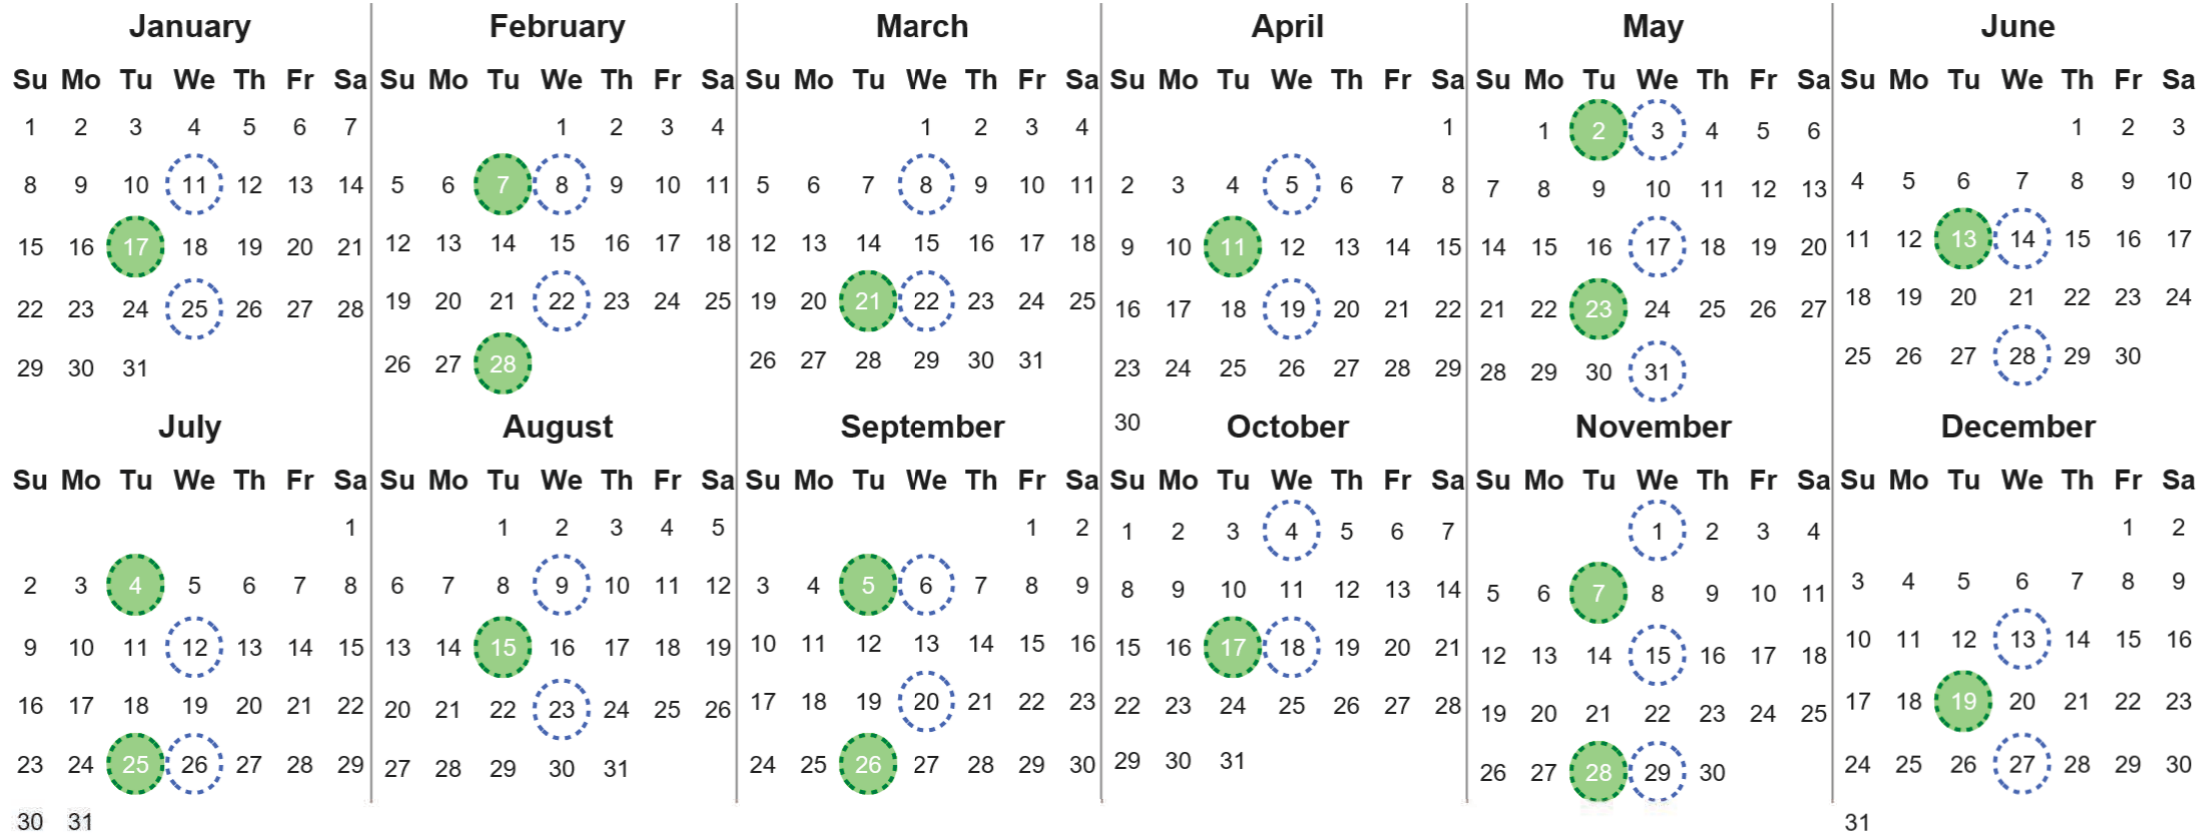

Your waste and recycling collection dates for **2023**.

 Non-recyclable Bin Only for items that cannot be recycled	 Recycling Bin Paper, card & cardboard • Plastic bottles, pots, tubs & trays • Tins, cans & empty aerosols • Cartons
---	---

Please place your bins out for collection **by 6.00am on your collection day.**

 	 	 Festive Collections Check local press or website for details
---	---	--

Calendar Reference: COW20