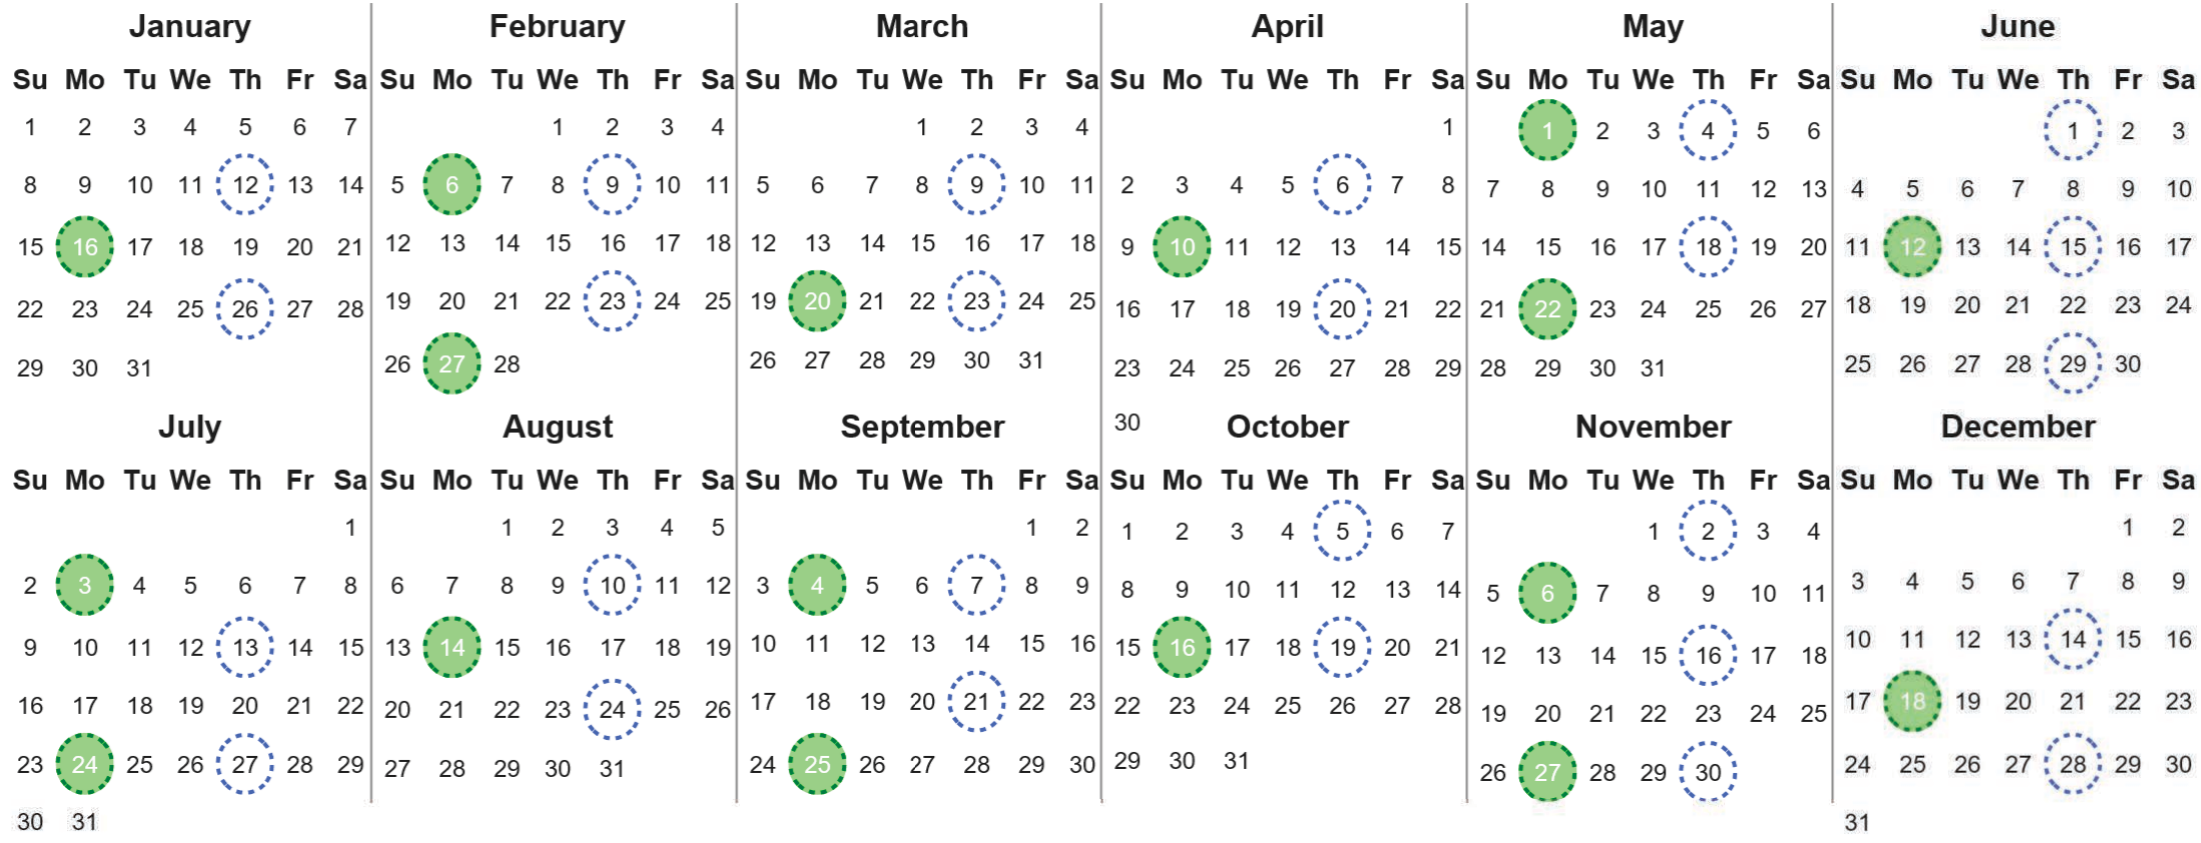

Your waste and recycling collection dates for **2023**.

 Non-recyclable Bin Only for items that cannot be recycled	 Recycling Bin Paper, card & cardboard • Plastic bottles, pots, tubs & trays • Tins, cans & empty aerosols • Cartons
---	---

Please place your bins out for collection **by 6.00am on your collection day.**

 	 	 Festive Collections Check local press or website for details
---	---	--

Calendar Reference: COW19