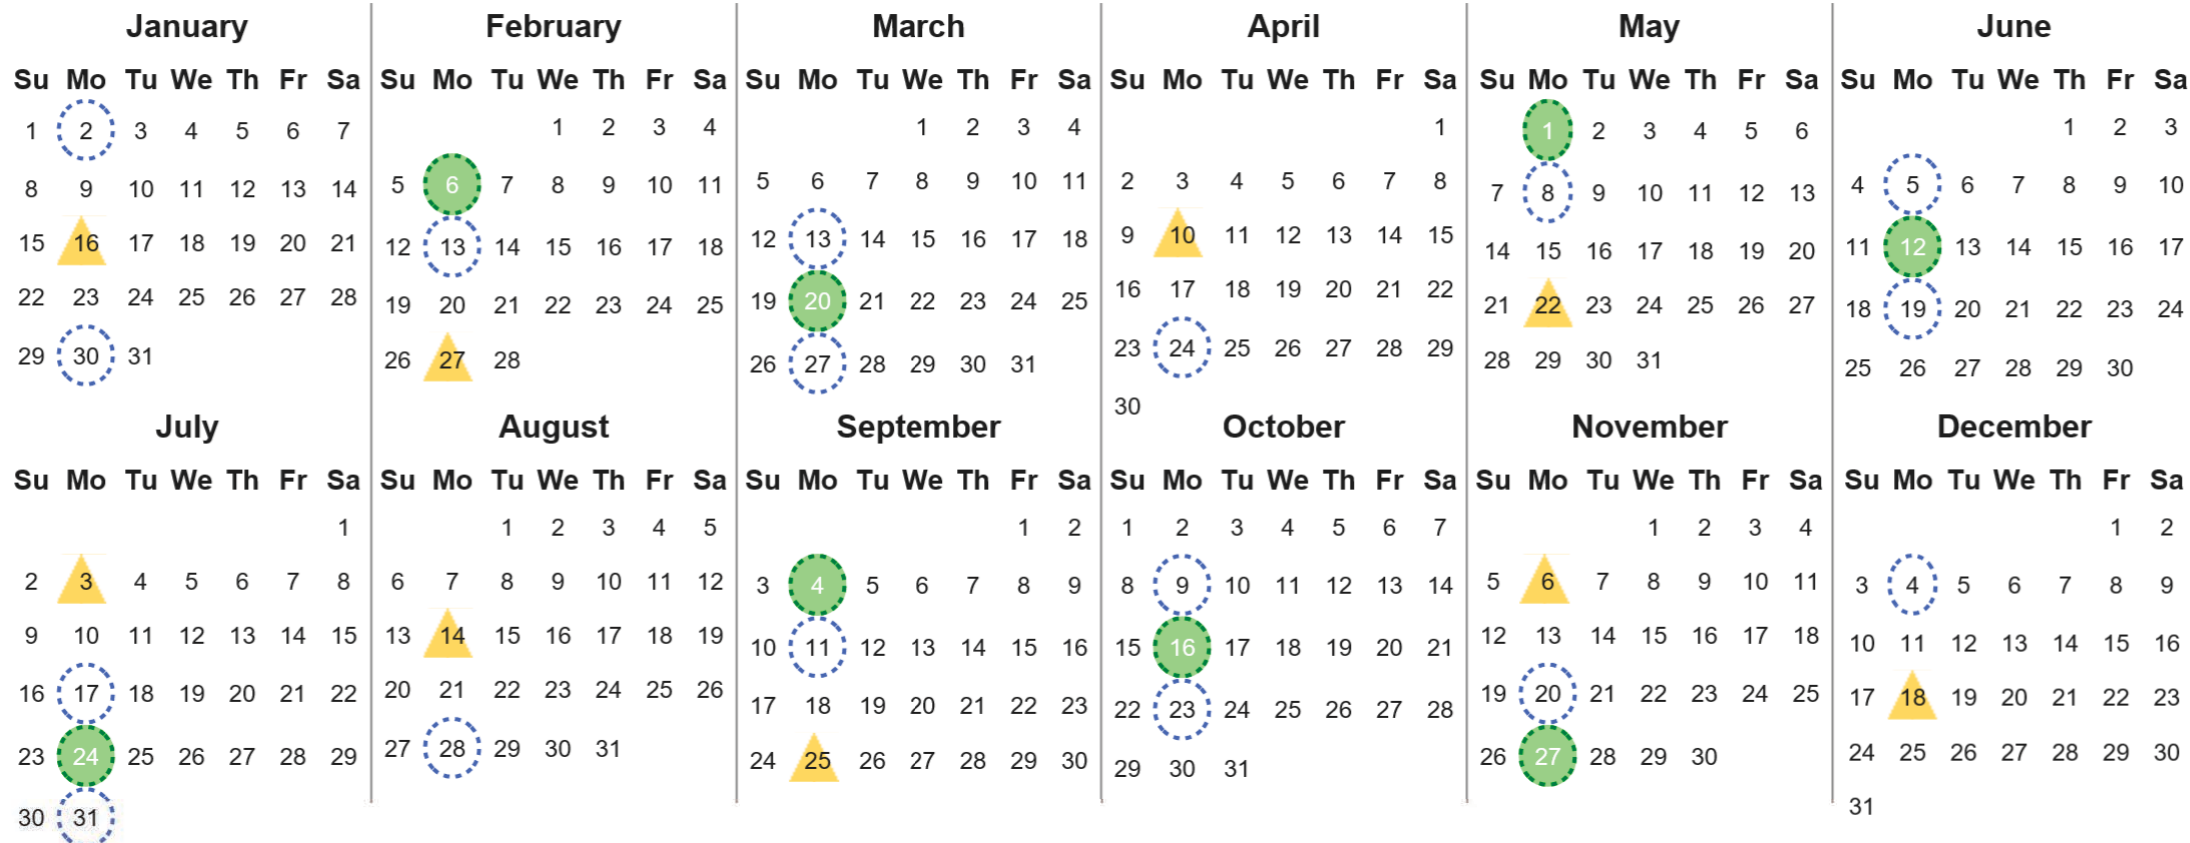

Your waste and recycling collection dates for 2023.

 Non-recyclable Bin Only for items that cannot be recycled	 Recycling Bin Paper, card & cardboard • Plastic bottles, pots, tubs & trays • Tins, cans & empty aerosols • Cartons
---	---

Please place your bins out for collection **by 6.00am on your collection day.**

  	 	 	 Festive Collections Check local press or website for details
---	---	---	---