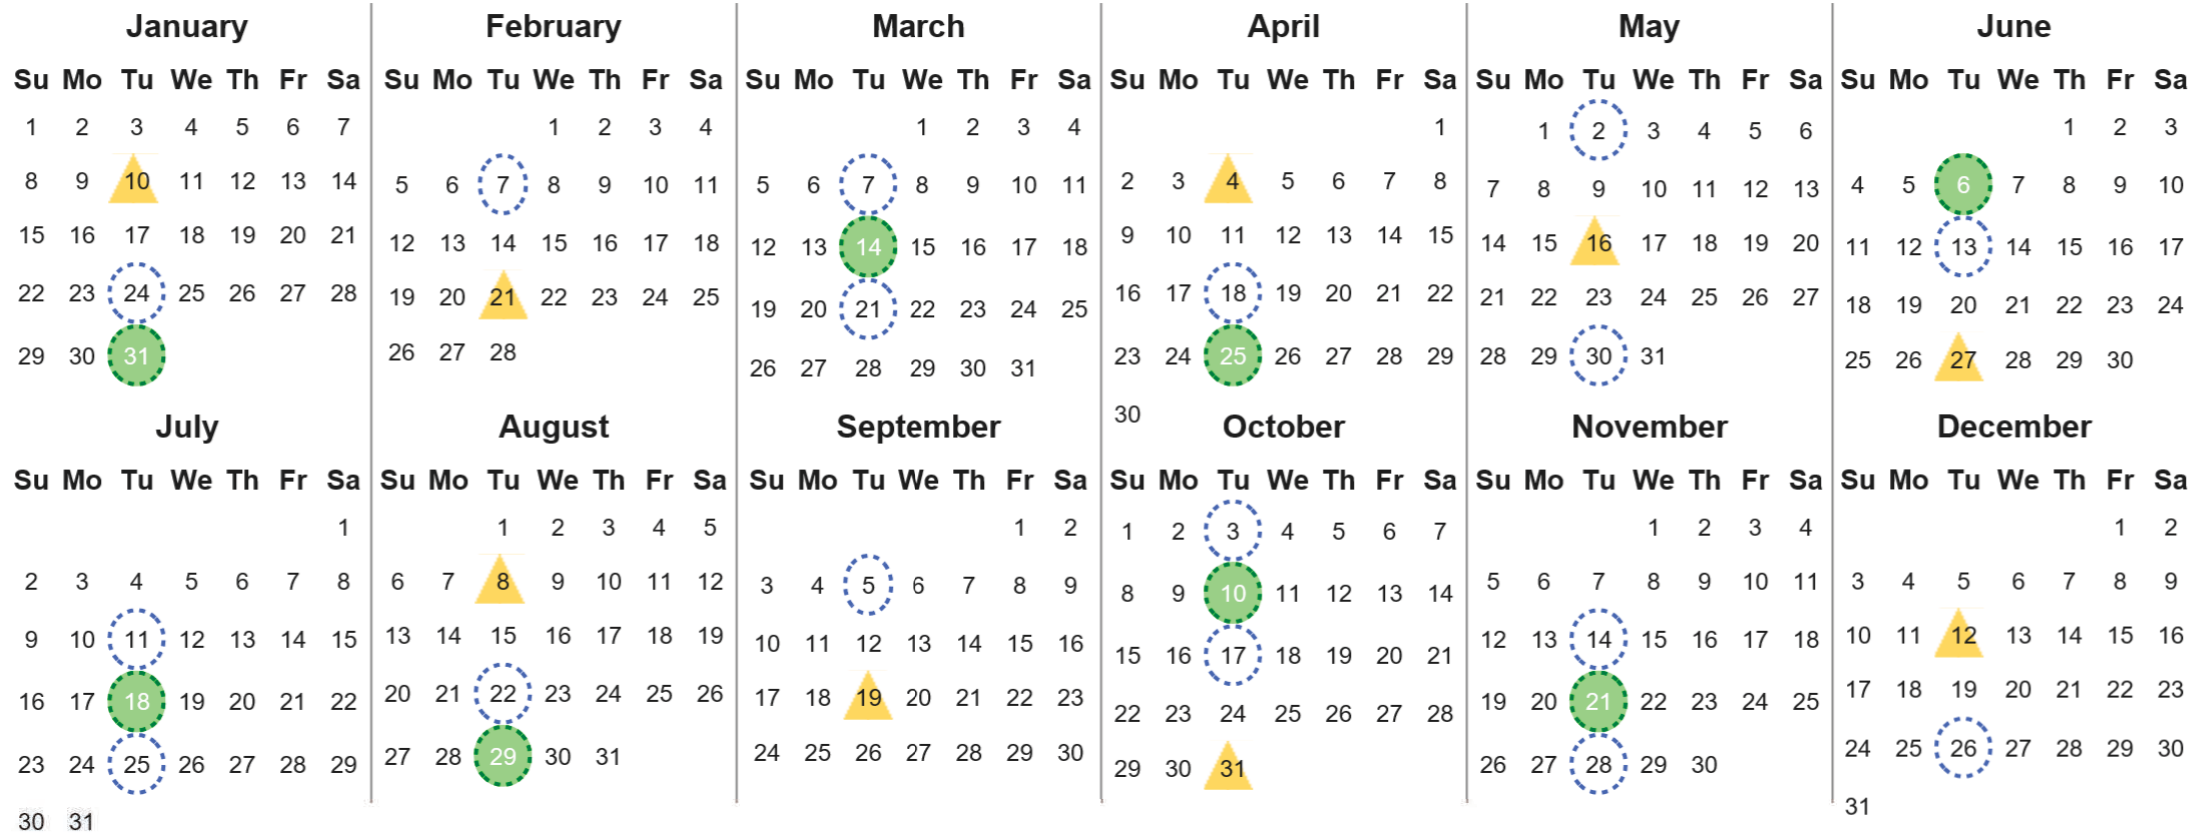

Your waste and recycling collection dates for **2023**.

**Non-recyclable Bin**  
Only for items that cannot be recycled

**Recycling Bin**  
Paper, card & cardboard • Plastic bottles, pots, tubs & trays • Tins, cans & empty aerosols • Cartons

Please place your bins out for collection **by 6.00am on your collection day.**

**Festive Collections**  
Check local press or website for details