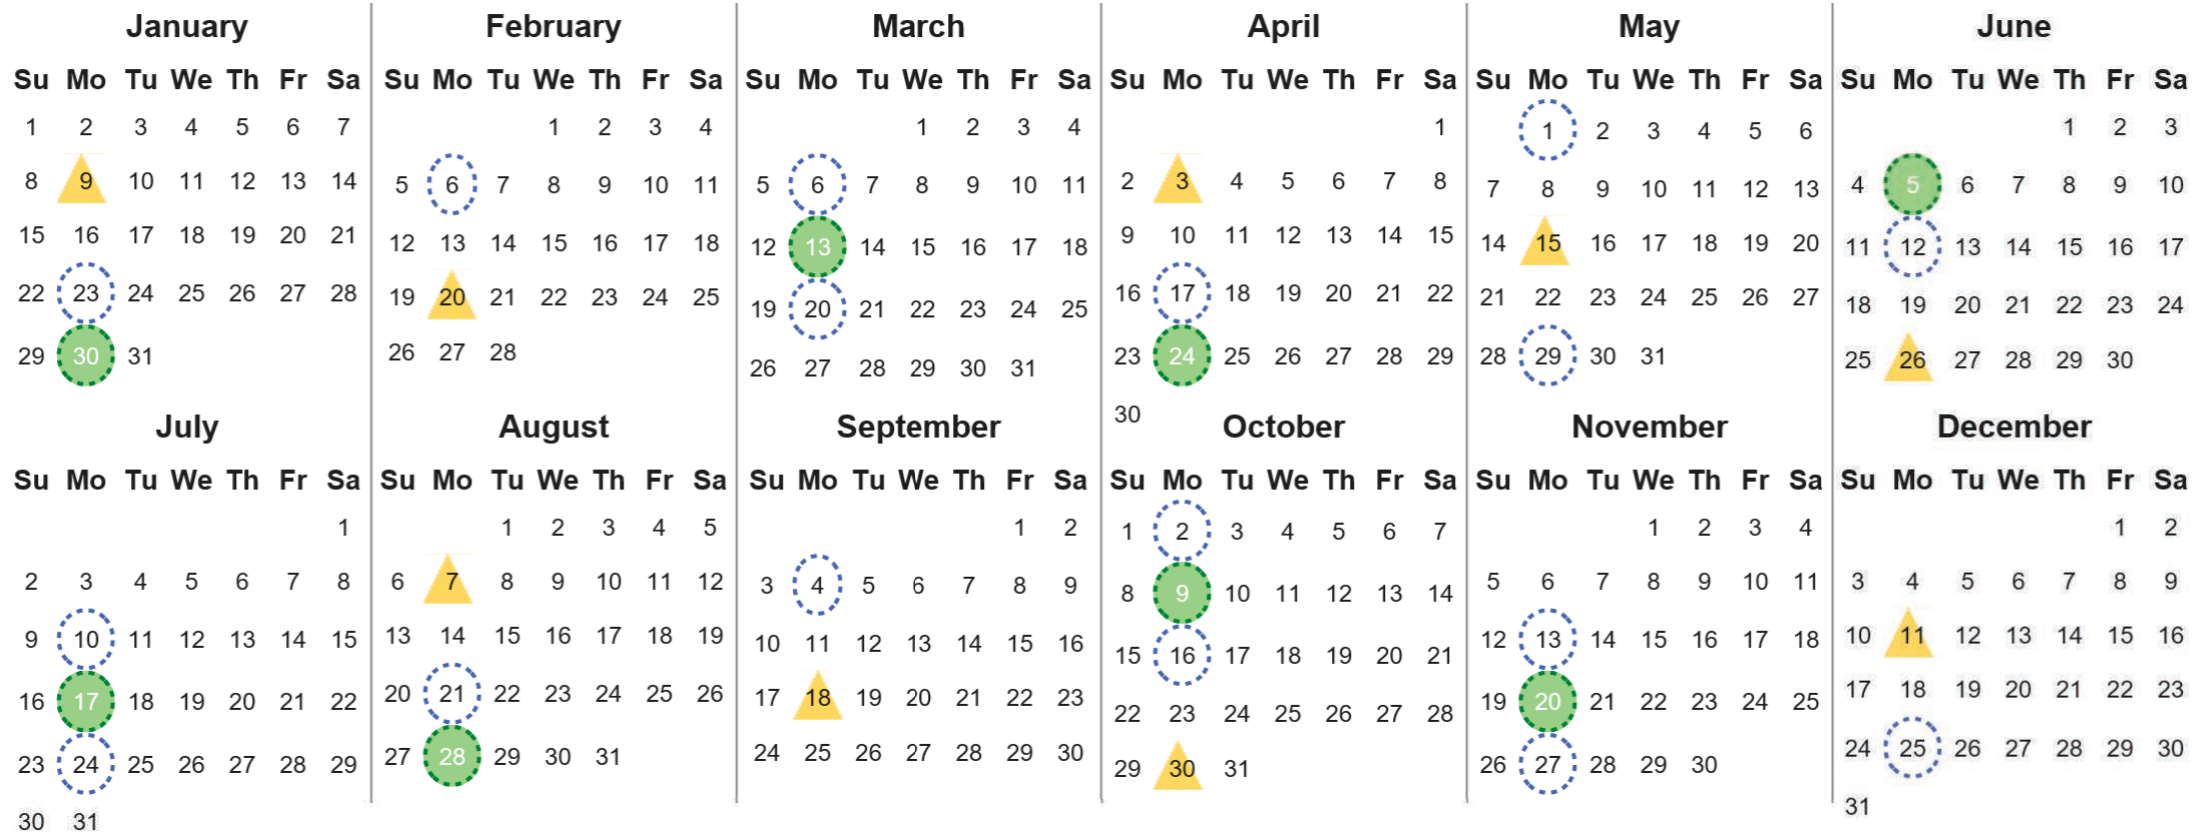

Your waste and recycling collection dates for **2023**.

	Non-recyclable Bin Only for items that cannot be recycled		Recycling Bin Paper, card & cardboard • Plastic bottles, pots, tubs & trays • Tins, cans & empty aerosols • Cartons
---	---	---	---

Please place your bins out for collection **by 6.00am on your collection day.**

						
---	---	---	---	---	---	---

 **Festive Collections**
Check local press or website for details